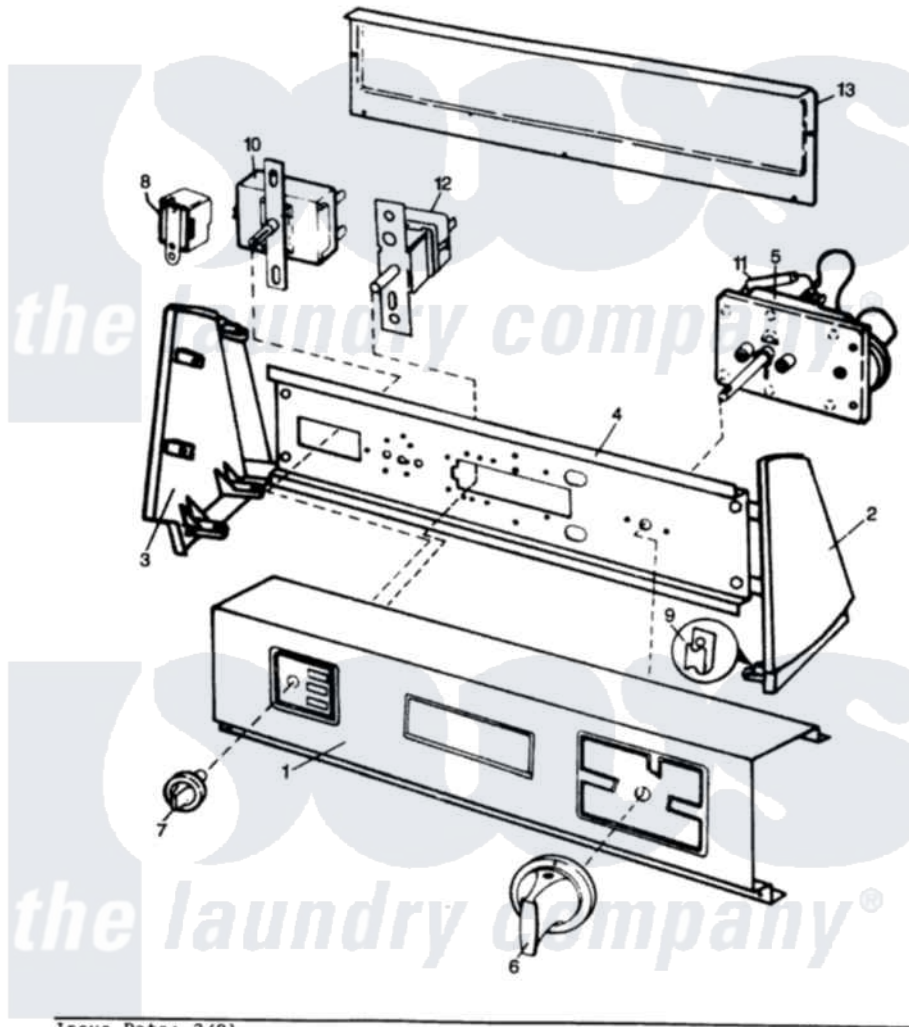

# Crosley CDE20P8HC 01 - CONTROL PANEL

SECTION: BACKGUARD  
 MODEL: CDE20P8C

Issue Date: 2/91

Crosley [Residential Crosley CDE20P8HC Dryer Parts](#) Parts Diagram 01 - CONTROL PANEL  
 Click on the part number to view part

Item	Original Part Number	Replaced By	Status	Part Description
1	25-7649	<a href="#">910187</a>		Screw
"	<a href="#">25-7702</a>			Speedclip, End Cap To Control Panel
"	53-1286		Not Available	CONTROL PANEL
2	35-2487	<a href="#">21001451</a>		Cap- End
3	<a href="#">25-7760</a>			Screw
"	35-2488	<a href="#">21001452</a>		Cap- End
"	53-0277		Not Available	TRIM, END CAP (RT)
"	53-0278		Not Available	TRIM, END CAP (LT)
4	25-3092	<a href="#">90767</a>		Screw, 8A X 3/8 HeX Washer Head Tapping
"	<a href="#">53-1676</a>			Shield, Control
"	<a href="#">25-7702</a>			Speedclip, End Cap To Control Panel
5	25-0205	<a href="#">216412</a>		Screw, Bracket To Timer
"	63-5685	<a href="#">63-5613</a>		Timer
"	<a href="#">53-1362</a>			Timer

6	53-0653	<a href="#">31001219</a>		Knob Ski
7	35-0145	<a href="#">21001283</a>		Knob, Selector---Piq
8	<a href="#">53-1639</a>			Buzzer Assembly
"	25-3092	<a href="#">90767</a>		Screw, 8A X 3/8 HeX Washer Head Tapping
9	<a href="#">25-7702</a>			Speedclip, End Cap To Control Panel
10	25-3092	<a href="#">90767</a>		Screw, 8A X 3/8 HeX Washer Head Tapping
"	53-1266		Not Available	ROTARY SWITCH
11	63-6743	<a href="#">31001484</a>		Resistor Assembly
12	<a href="#">53-1263</a>			Rotary Switch
"	25-3092	<a href="#">90767</a>		Screw, 8A X 3/8 HeX Washer Head Tapping
13	<a href="#">25-3457</a>			Screw, Sems
"	25-3092	<a href="#">90767</a>		Screw, 8A X 3/8 HeX Washer Head Tapping
"	25-7435	<a href="#">33002917</a>		Screw, No.10-16
"	25-7697	<a href="#">25-2219</a>		Screw
"	<a href="#">25-7851</a>			Speedclip, End Cap To Top
"	34-9487		Not Available	PLATE, REINFORCEMENT
"	35-2688	<a href="#">21001460</a>		Shield, Rear
"	53-1450		Not Available	MANUAL, USE & CARE
"	<a href="#">25-7852</a>			Speedclip, Rr Shld To End Cap