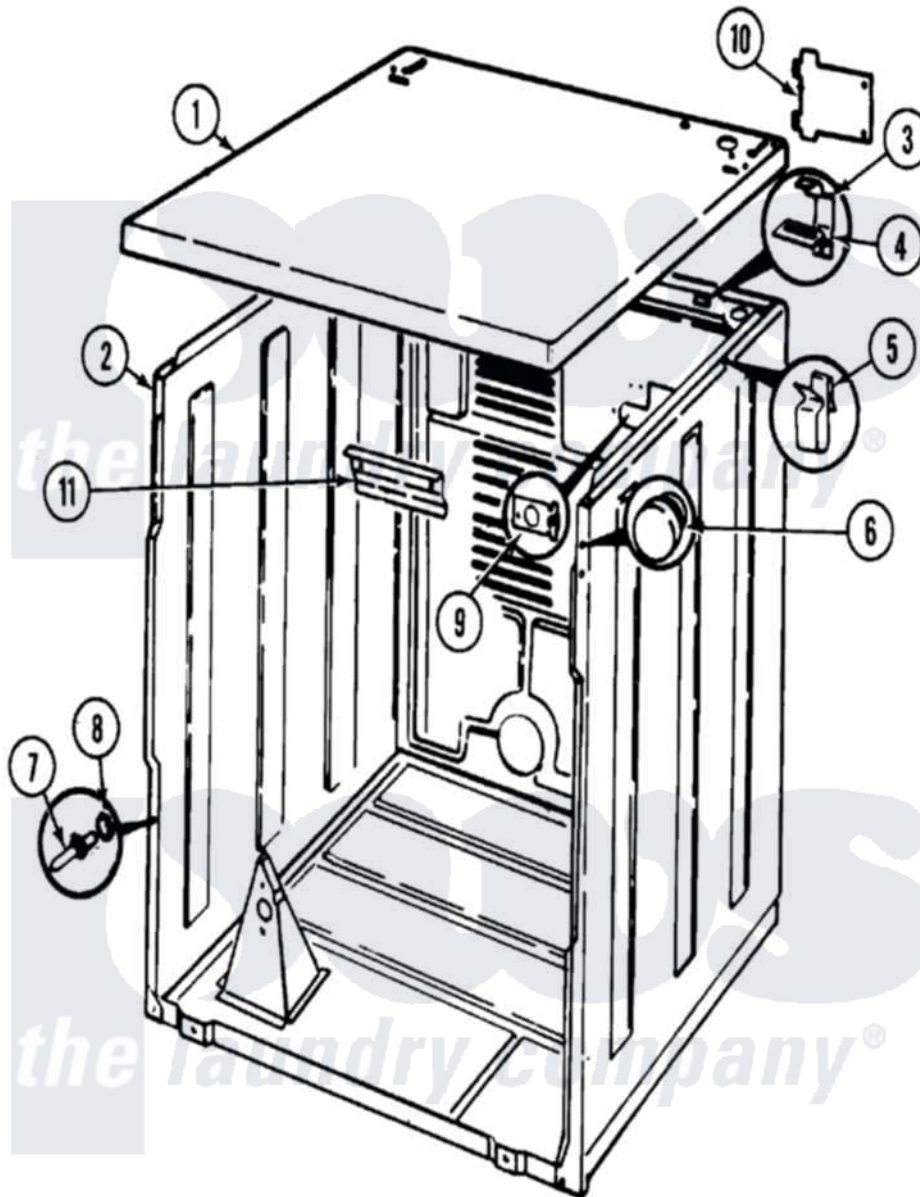

Crosley CDE20P8W 01 - CABINET (REV. E-F)

Crosley [Residential Crosley CDE20P8W Dryer Parts](#) Parts Diagram 01 - CABINET (REV. E-F)
 Click on the part number to view part

Item	Original Part Number	Replaced By	Status	Part Description
1	53-1711		Not Available	CABINET TOP (DRYER)
2	53-1644	31001714		Cabinet And Base Assembly
3	63-5712			Hinge, Cabinet Top
4	33-0930			Pad, Top Hinge
"	25-3092	90767		Screw, 8A X 3/8 HeX Washer Head Tapping
5	25-3034			Clip, Wiring
6	33-2653			Bumper, Cabinet
7	63-6148	53-0643		Pin, Locator
8	53-0200			Sleeve, Locator Pin
"	25-0224	3400029		Nut, Adapter Plate
9	53-0135		Not Available	SUPPORT, POWER CORD
10	53-0136			Cover, Supply Cord
"	25-7857	90767		Screw, 8A X 3/8 HeX Washer Head Tapping
11	53-0133			Shield, Heat