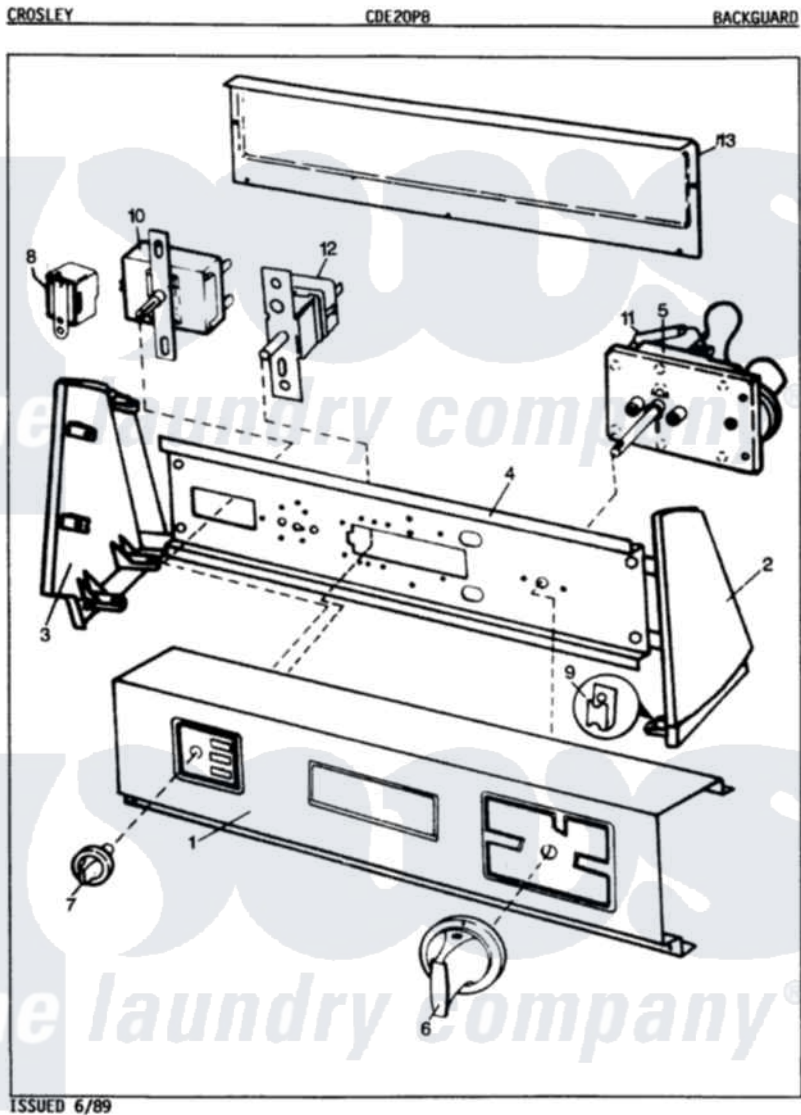

Crosley CDE20P8W 02 - CONTROL PANEL (ORIG. REV. A-D)

Crosley Residential Crosley CDE20P8W Dryer Parts Parts Diagram 02 - CONTROL PANEL (ORIG. REV. A-D)
 Click on the part number to view part

Item	Original Part Number	Replaced By	Status	Part Description
1	25-7649	910187		Screw
"	25-7702			Speedclip, End Cap To Control Panel
"	53-1286		Not Available	CONTROL PANEL
2	35-2487	21001451		Cap- End
"	53-0264			RH Endcap
3	35-2488	21001452		Cap- End
"	53-0265			LH Endcap
"	53-0277		Not Available	TRIM, END CAP (RT)
"	53-0278		Not Available	TRIM, END CAP (LT)
4	25-7702			Speedclip, End Cap To Control Panel
"	25-3092	90767		Screw, 8A X 3/8 HeX Washer Head Tapping
"	53-1676			Shield, Control
"	53-0365	53-1676		Shield, Control
5	25-0205	216412		Screw, Bracket To Timer

"	63-5685	63-5613		Timer
"	53-1300		Not Available	TIMER
6	53-0653	31001219		Knob Ski
7	35-0145	21001283		Knob, Selector---Piq
8	25-3092	90767		Screw, 8A X 3/8 HeX Washer Head Tapping
"	63-6731	53-1639		Buzzer Assembly
9	25-7702			Speedclip, End Cap To Control Panel
10	25-3092	90767		Screw, 8A X 3/8 HeX Washer Head Tapping
"	53-1266		Not Available	ROTARY SWITCH
11	63-6743	31001484		Resistor Assembly
12	25-3092	90767		Screw, 8A X 3/8 HeX Washer Head Tapping
"	53-0346	53-1263		Rotary Switch
13	25-3092	90767		Screw, 8A X 3/8 HeX Washer Head Tapping
"	25-3457			Screw, Sems
"	25-7435	33002917		Screw, No.10-16
"	25-7697	25-2219		Screw
"	25-7852			Speedclip, Rr Shld To End Cap
"	34-9487		Not Available	PLATE, REINFORCEMENT
"	35-2688	21001460		Shield, Rear
"	53-0268	21001460		Shield, Rear
"	25-7851			Speedclip, End Cap To Top
NI	63-5577-1		Not Available	MANUAL, USE & CARE