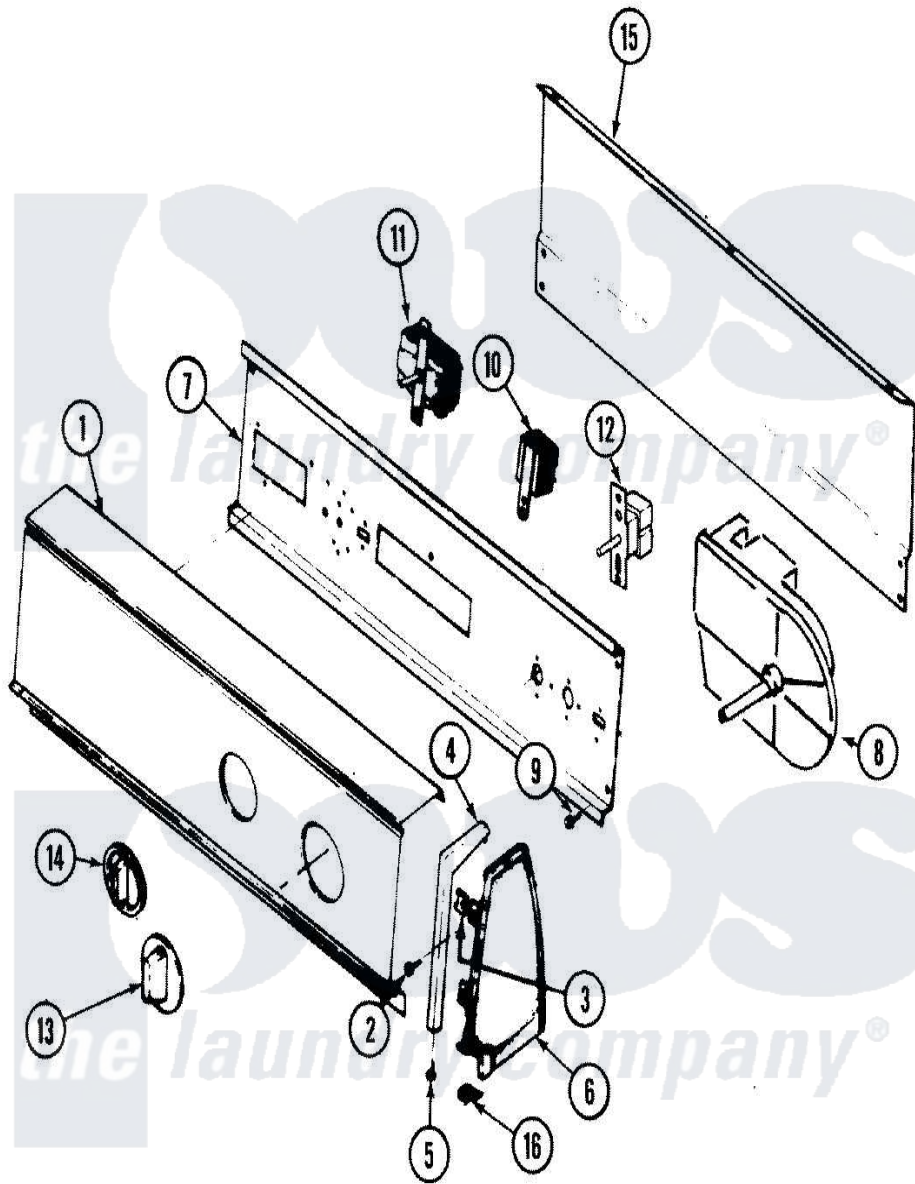

Crosley CDE20P8W 03 - CONTROL PANEL (REV. E-F)

Crosley [Residential Crosley CDE20P8W Dryer Parts](#) Parts Diagram 03 - CONTROL PANEL (REV. E-F)
 Click on the part number to view part

Item	Original Part Number	Replaced By	Status	Part Description
1	25-3457			Screw, Sems
"	53-1286		Not Available	CONTROL PANEL
2	25-7649	910187		Screw
"	25-7793			Screw
3	25-7702			Speedclip, End Cap To Control Panel
4	53-0277		Not Available	TRIM, END CAP (RT)
"	53-0278		Not Available	TRIM, END CAP (LT)
5	25-7760			Screw
6	35-2488	21001452		Cap- End
"	35-2487	21001451		Cap- End
7	53-2504	31001193		Pad, Shield
"	25-3092	90767		Screw, 8A X 3/8 HeX Washer Head Tapping
"	53-1676			Shield, Control
8	53-1816		Not Available	TIMER
"	63-6743	31001484		Resistor Assembly

9	25-7435	33002917	Screw, No.10-16
10	25-3092	90767	Screw, 8A X 3/8 HeX Washer Head Tapping
"	63-6731	53-1639	Buzzer Assembly
11	25-3092	90767	Screw, 8A X 3/8 HeX Washer Head Tapping
"	53-1266	Not Available	ROTARY SWITCH
12	25-3092	90767	Screw, 8A X 3/8 HeX Washer Head Tapping
"	53-0346	53-1263	Rotary Switch
13	53-0653	31001219	Knob Ski
14	35-0145	21001283	Knob, Selector---Piq
15	25-3092	90767	Screw, 8A X 3/8 HeX Washer Head Tapping
"	35-2688	21001460	Shield, Rear
"	25-3457		Screw, Sems
16	25-7851		Speedclip, End Cap To Top
"	25-2219		Screw
NI	63-5577-1	Not Available	MANUAL, USE & CARE
"	53-1450-1	Not Available	MANUAL, USE & CARE