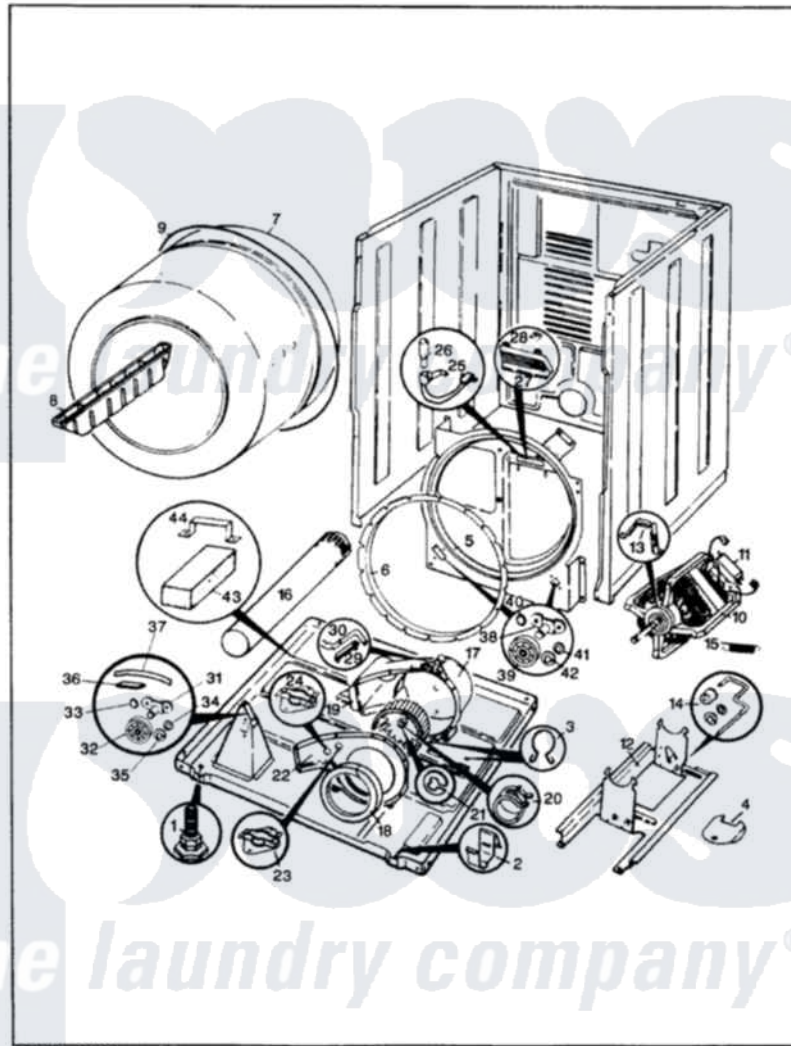

Crosley CDE20P8W 04 - CYLINDER & DRIVE (ORIG.-REV. A-D)

CROSLEY

CDE20P8

CYLINDER & DRIVE

ISSUED 6/89

Crosley [Residential Crosley CDE20P8W Dryer Parts](#) Parts Diagram 04 - CYLINDER & DRIVE (ORIG.-REV. A-D)
 Click on the part number to view part

Item	Original Part Number	Replaced By	Status	Part Description
1	63-5519		Not Available	LEG, LEVELING
2	53-0120			Clip, Front Panel
3	25-7027	16515		Clip
4	25-7741	W10116760		Screw
"	53-0153		Not Available	SHIELD, WIRING
5	Y02100001	LA-1054		Dryer Bulkhead Kit
"	25-7733	681414		Screw, 10AB X 1/2
6	53-0282	31001637		Seal Assembly, Cylinder Front
7	53-0178	53-1250		Cylinder
8	Y02100002		Not Available	BAFFLE (WHT)
"	25-7759	3196164		Screw
9	53-1080	341241		Belt
"	LA-1004			Motor Mtg. Kit
10	53-0189	LA-1004		Motor Mtg. Kit
11	53-0693	53-0332		Motor Switch
12	53-0105		Not Available	BRACKET