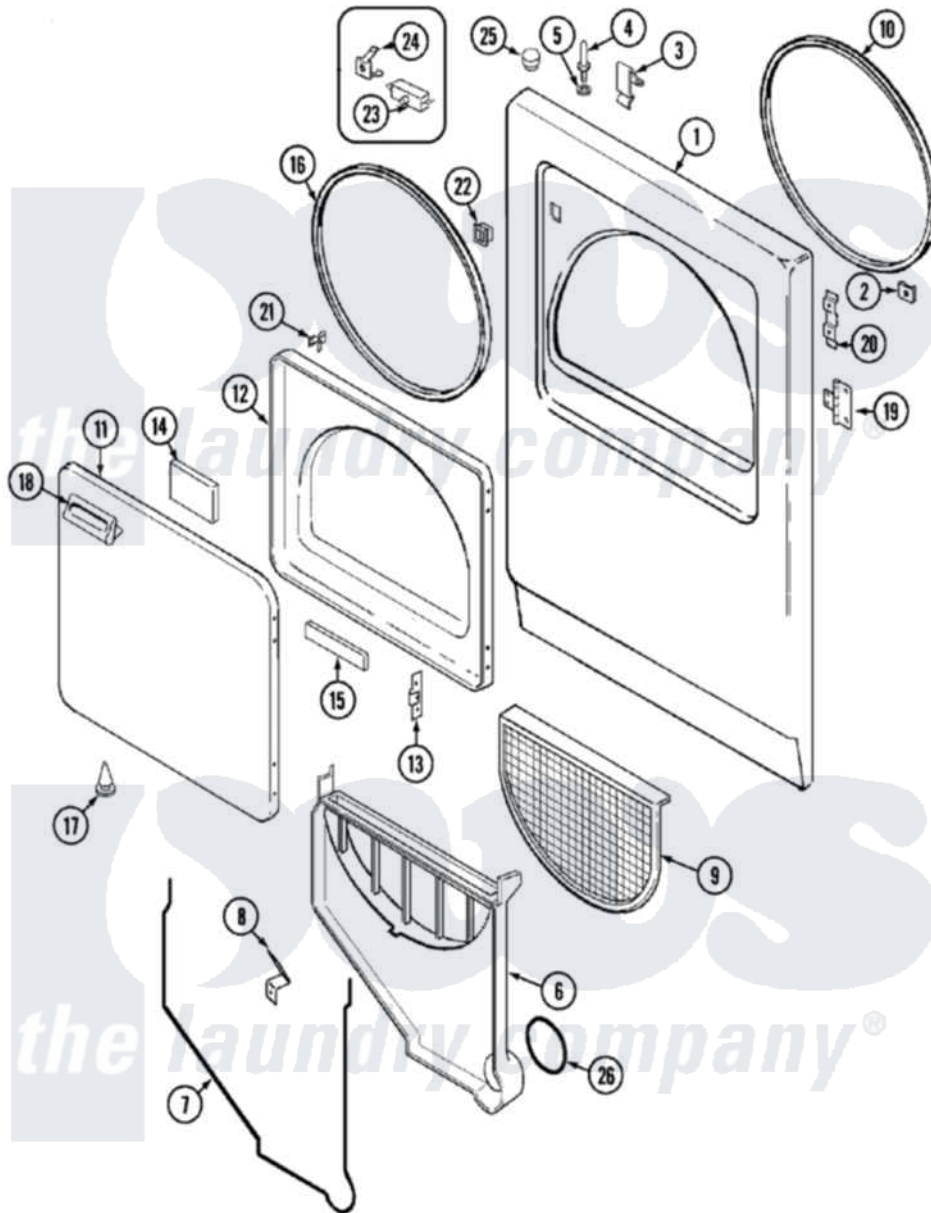

# Crosley CDE20P8W 05 - DOOR (REV. E-F)

Crosley [Residential Crosley CDE20P8W Dryer Parts](#) Parts Diagram 05 - DOOR (REV. E-F)  
 Click on the part number to view part

Item	Original Part Number	Replaced By	Status	Part Description
1	53-0726	<a href="#">31001771</a>		Panel, Front
2	25-7817		Not Available	CLIP, U-TYPE
"	25-7820	<a href="#">489478</a>		Screw, 8 X 1/2
3	<a href="#">25-7220</a>			Clip, Cabinet Top
4	63-6148	<a href="#">53-0643</a>		Pin, Locator
5	<a href="#">53-0200</a>			Sleeve, Locator Pin
"	25-0224	<a href="#">3400029</a>		Nut, Adapter Plate
6	25-7810	<a href="#">415013-35</a>		Screw
"	53-1299	<a href="#">12001324</a>		Duct Kit, Collector
7	<a href="#">53-0204</a>			Seal
8	<a href="#">53-0123</a>			Clip
9	<a href="#">53-0918</a>			Filter, Lint
10	53-0282	<a href="#">31001637</a>		Seal Assembly, Cylinder Front
11	<a href="#">53-0154</a>			Panel, Outer Door
12	53-0912		Not Available	PANEL, INNER DOOR (WHT)
13	<a href="#">53-0119</a>			Clip, Hinge

14	53-0251	<a href="#">53-1490</a>	Door Pad
15	53-0252	<a href="#">53-1491</a>	Door Pad
16	53-0648	<a href="#">31001529</a>	Seal, Door
"	25-7770	<a href="#">3196169</a>	Screw, Element
17	25-3534	<a href="#">25-7889</a>	Plug Button
18	53-0928	<a href="#">53-0927</a>	Handle, Door
"	25-7810	<a href="#">415013-35</a>	Screw
19	53-0122	<a href="#">53-1492</a>	Hinge, Dryer Door
"	<a href="#">25-7809</a>		Screw, No.6-20 1/2 Flthd Torx
20	<a href="#">LA-1003</a>		Door Catch Kit
"	53-0121	Not Available	TWIN NUT
21	73-0033	<a href="#">LA-1003</a>	Door Catch Kit
22	53-0187	<a href="#">LA-1003</a>	Door Catch Kit
"	25-7828	<a href="#">489483</a>	Screw 10-32 X 1/2
"	<a href="#">LA-1005</a>		Switch Kit
23	<a href="#">53-0148</a>		Switch, Door
24	63-5990	<a href="#">31001319</a>	Clip, Switch
25	<a href="#">33-2653</a>		Bumper, Cabinet
26	53-0203	<a href="#">12001324</a>	Duct Kit, Collector