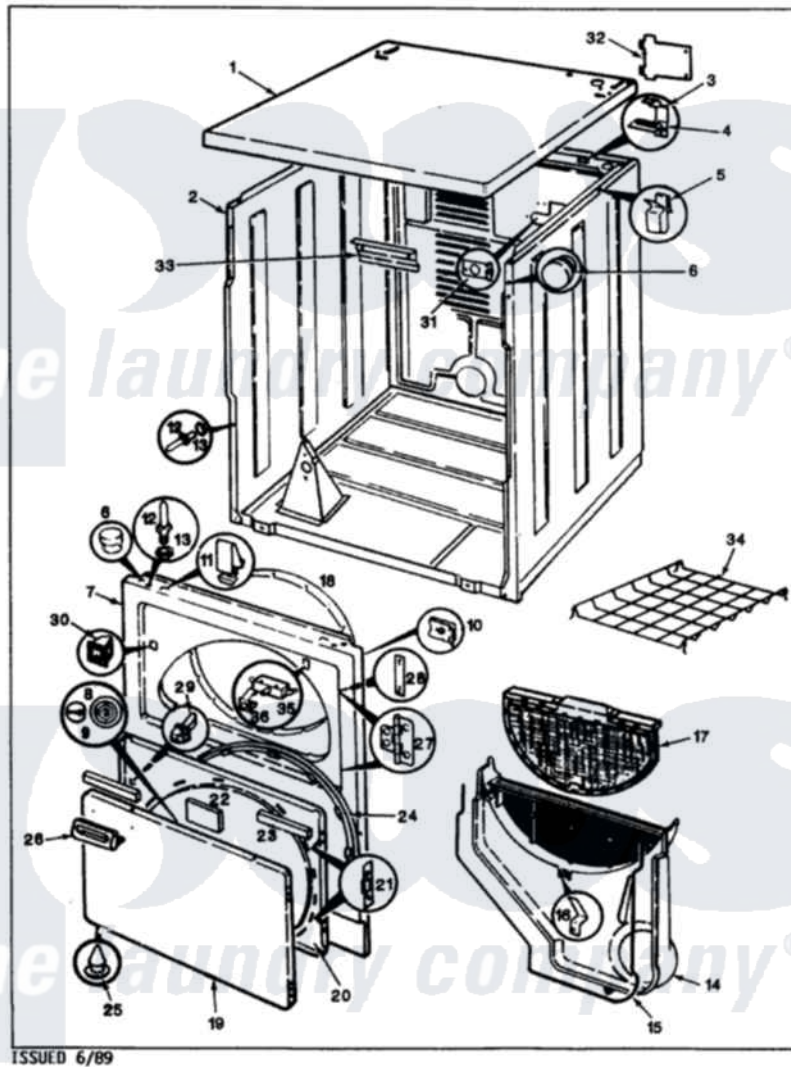

# Crosley CDE20P8W 06 - EXTERIOR (ORIG. REV. A-D)

CROSLEY CDE20P8 EXTERIOR

Crosley Residential Crosley CDE20P8W Dryer Parts Parts Diagram 06 - EXTERIOR (ORIG. REV. A-D)  
 Click on the part number to view part

Item	Original Part Number	Replaced By	Status	Part Description
1	53-0314		Not Available	CABINET TOP
"	53-1711		Not Available	CABINET TOP (DRYER)
2	53-0667	<a href="#">31001714</a>		Cabinet And Base Assembly
"	53-1644	<a href="#">31001714</a>		Cabinet And Base Assembly
3	<a href="#">63-5712</a>			Hinge, Cabinet Top
4	<a href="#">33-0930</a>			Pad, Top Hinge
"	25-3092	<a href="#">90767</a>		Screw, 8A X 3/8 HeX Washer Head Tapping
5	<a href="#">25-3034</a>			Clip, Wiring
6	<a href="#">33-2653</a>			Bumper, Cabinet
7	53-0126	<a href="#">31001771</a>		Panel, Front
8	W10124350		Not Available	NOT REQUIRED PART OR SEE NOTE
9	W10124350		Not Available	NOT REQUIRED PART OR SEE NOTE
10	25-7820	<a href="#">489478</a>		Screw, 8 X 1/2
"	25-7817		Not Available	CLIP, U-TYPE