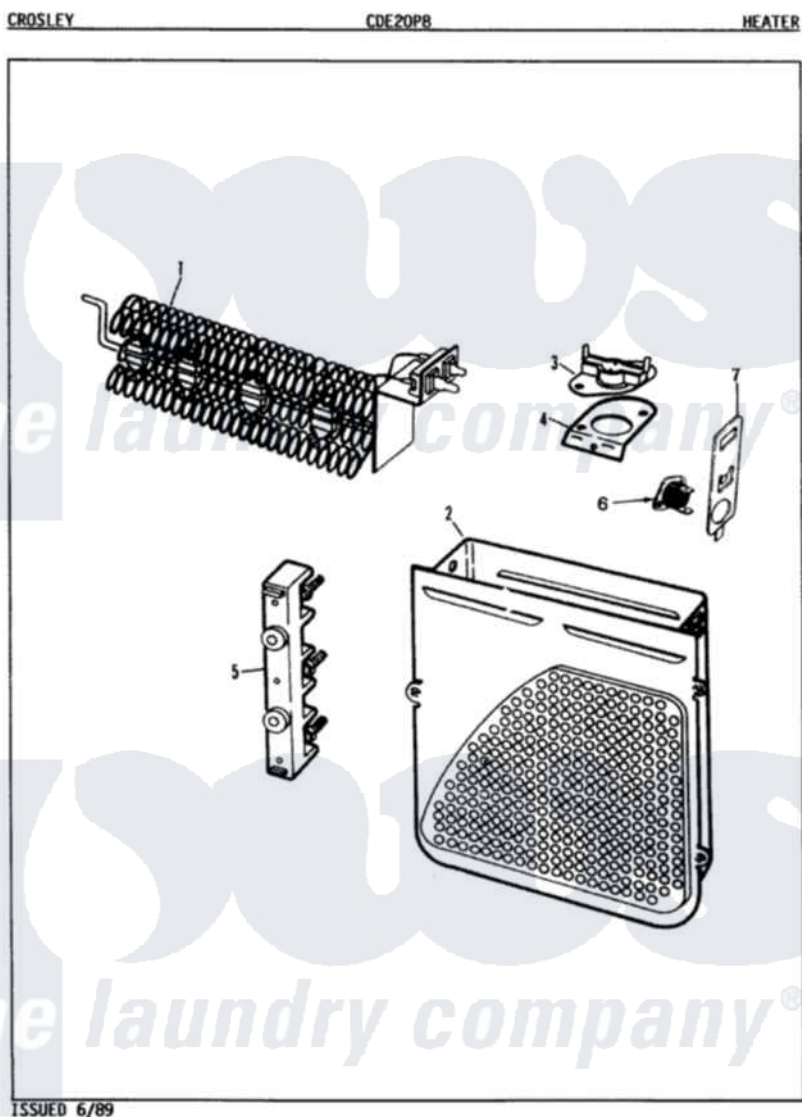

Crosley CDE20P8W 07 - HEATER (ORIG. REV. A-D)

Crosley Residential Crosley CDE20P8W Dryer Parts Parts Diagram 07 - HEATER (ORIG. REV. A-D)
 Click on the part number to view part

Item	Original Part Number	Replaced By	Status	Part Description
1	25-7863			Screw
"	53-0920	LA-1044		Element
2	25-7819	M0217225		Screw
"	53-1232			Heater Housing Assembly
3	53-0771			Thermostat, Hi-Limit
"	53-0306	53-0771		Thermostat, Hi-Limit
4	53-0285			Bracket, Thermostat
"	25-7741	W10116760		Screw
5	25-0027	112432		Nut
"	25-7803	3400074		Screw
"	25-6124		Not Available	NUT
"	25-3123		Not Available	WASHER, CUP
"	25-3122			Washer, Flat
"	53-0166	53-1518		Block, Terminal
6	53-1182			Fuse, Thermal
7	53-1181			Bracket, Thermal Fuse