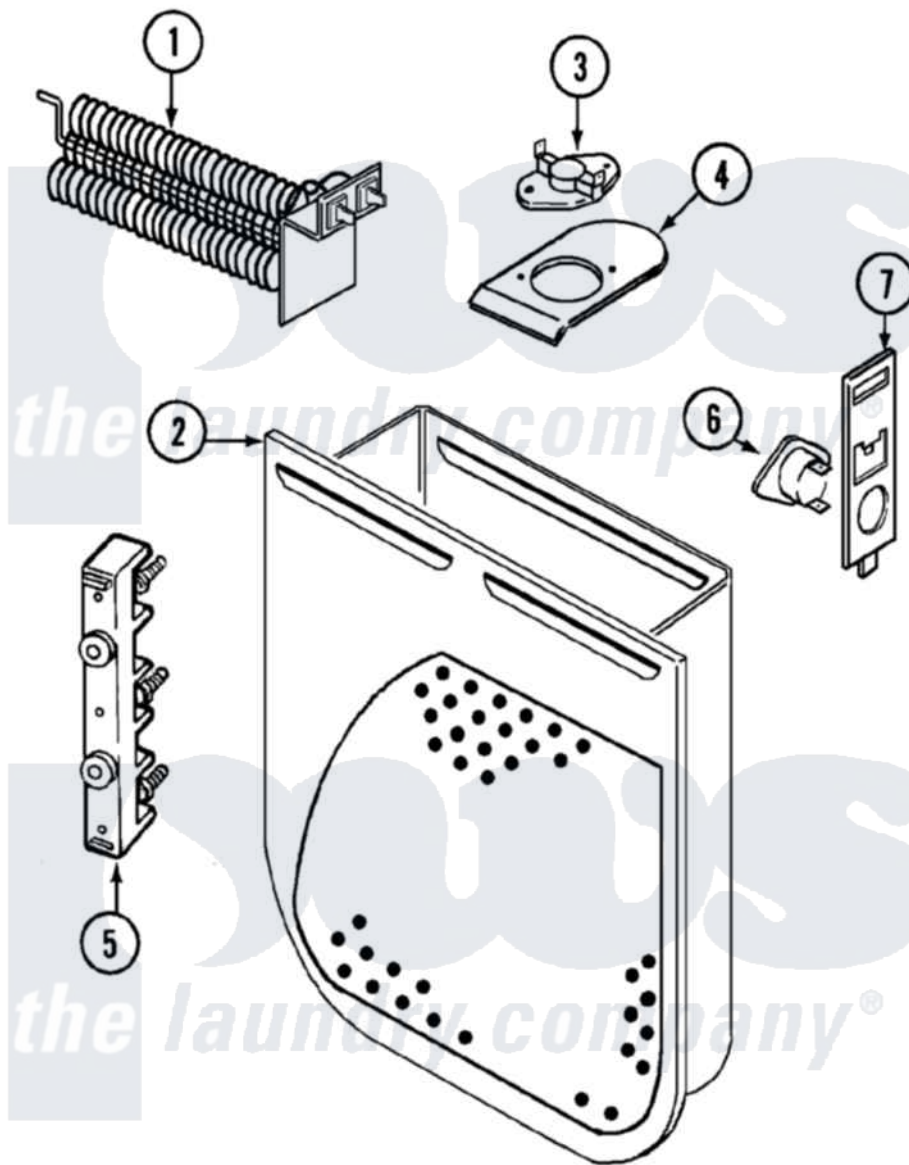

# Crosley CDE20P8W 08 - HEATER (REV. E-F)

Crosley [Residential Crosley CDE20P8W Dryer Parts](#) Parts Diagram 08 - HEATER (REV. E-F)  
 Click on the part number to view part

Item	Original Part Number	Replaced By	Status	Part Description
1	<a href="#">25-7863</a>			Screw
"	53-0920	<a href="#">LA-1044</a>		Element
2	25-7819	<a href="#">M0217225</a>		Screw
"	<a href="#">53-1232</a>			Heater Housing Assembly
3	<a href="#">53-0771</a>			Thermostat, Hi-Limit
"	25-3083	<a href="#">212951</a>		Screw, No.6-32 X 1/4 Inch
4	<a href="#">53-0285</a>			Bracket, Thermostat
"	25-7741	<a href="#">W10116760</a>		Screw
5	53-0166	<a href="#">53-1518</a>		Block, Terminal
"	25-0027	<a href="#">112432</a>		Nut
"	25-6124		Not Available	NUT
"	25-3123		Not Available	WASHER, CUP
"	<a href="#">25-3122</a>			Washer, Flat
"	25-7803	<a href="#">3400074</a>		Screw
6	<a href="#">53-1182</a>			Fuse, Thermal
7	<a href="#">53-1181</a>			Bracket, Thermal Fuse