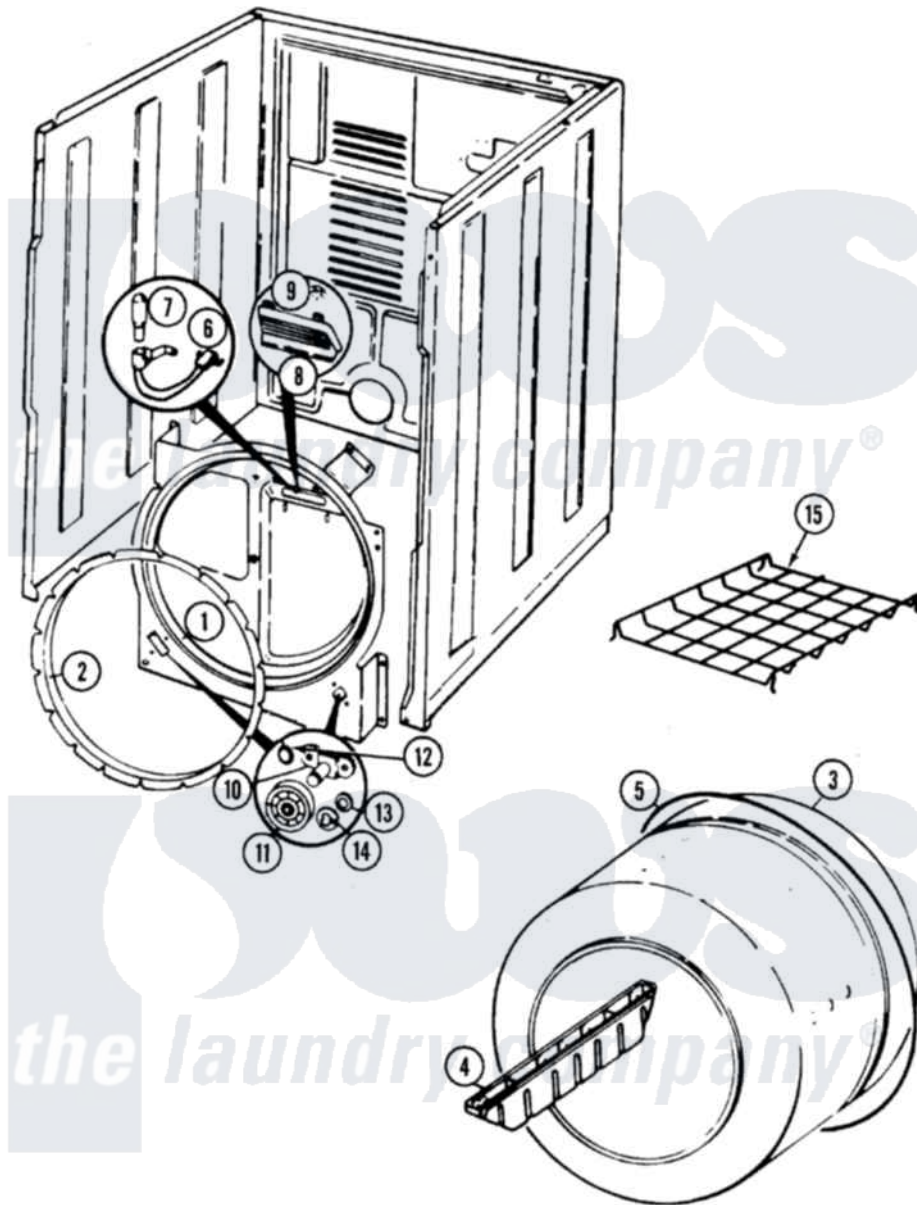

Crosley CDE20P8W 10 - TUMBLER (REV. E-F)

Crosley [Residential Crosley CDE20P8W Dryer Parts](#) Parts Diagram 10 - TUMBLER (REV. E-F)
 Click on the part number to view part

Item	Original Part Number	Replaced By	Status	Part Description
1	25-7733	681414		Screw, 10AB X 1/2
"	Y02100001	LA-1054		Dryer Bulkhead Kit
2	53-0282	31001637		Seal Assembly, Cylinder Front
3	53-0178	53-1250		Cylinder
4	Y02100002		Not Available	BAFFLE (WHT)
"	25-7759	3196164		Screw
5	53-1589	341241		Belt
6	25-3457			Screw, Sems
"	53-1580			Receptacle Assembly
7	53-0570	A3167501		Lamp Oven, Int.
8	53-0174			Lens, Bulb
9	25-3562	3195558		Nut
10	25-7101	3351614		Screw, Gearcase Cover Mounting
"	53-0197			Support Assembly-Cylinder Rear
11	53-0642	31001096		Roller

12	25-7813		Spacer
13	25-7814		Washer
14	LA-1008		Rr Roller Kit
"	25-7854		Ring, Retaining
15	53-0772	21001495	Rack, Drying