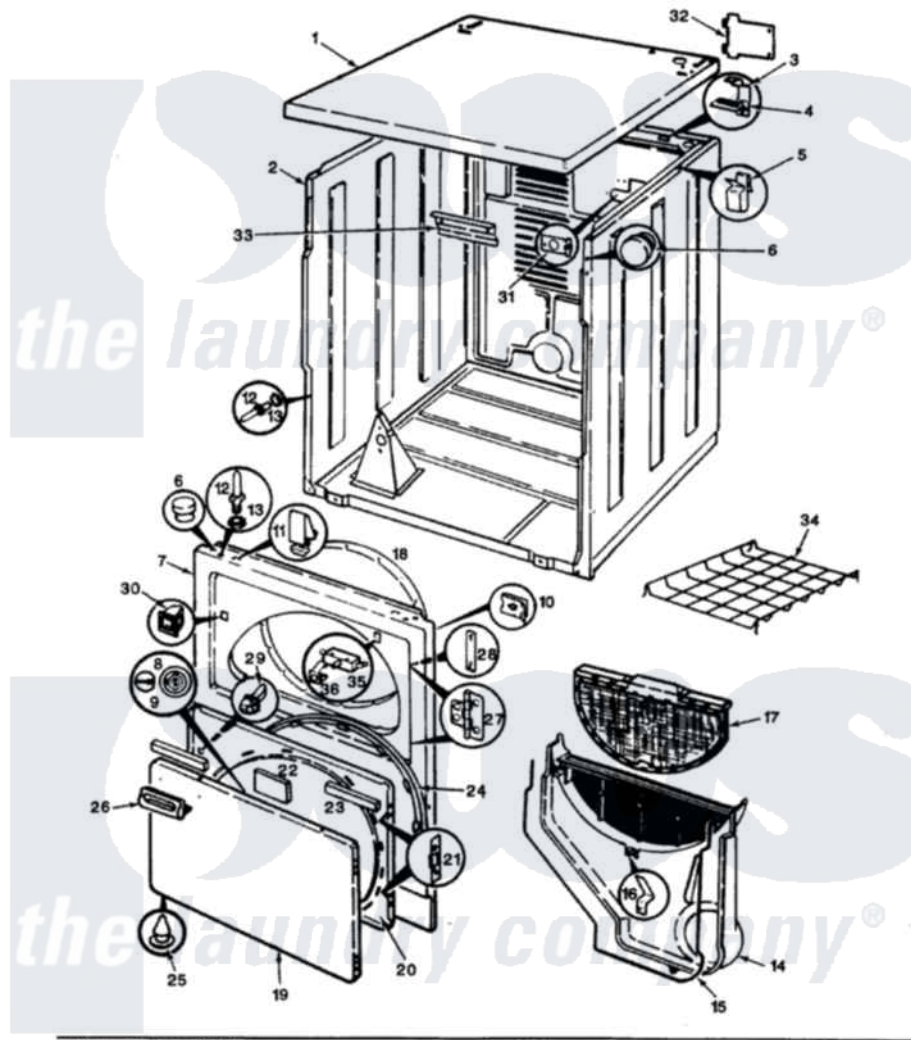

Crosley CDE20P8WC 03 - EXTERIOR

SECTION: EXTERIOR
MODEL: CDE20P8C

Issue Date: 2/91

Crosley Residential Crosley CDE20P8WC Dryer Parts Parts Diagram 03 - EXTERIOR
Click on the part number to view part

| Item | Original Part Number | Replaced By | Status | Part Description |
|------|-------------------------|--------------------------|---------------|---|
| 1 | 53-1711 | | Not Available | CABINET TOP (DRYER) |
| 2 | 53-1644-25 | | Not Available | CABINET & BASE ASSY.(WHT) |
| " | 53-1644-24 | 31001715 | | Cabinet And Base Assembly |
| " | 53-1644 | 31001714 | | Cabinet And Base Assembly |
| " | 53-0667 | 31001714 | | Cabinet And Base Assembly |
| 3 | 63-5712 | | | Hinge, Cabinet Top |
| 4 | 25-3092 | 90767 | | Screw, 8A X 3/8 HeX Washer Head Tapping |
| " | 33-0930 | | | Pad, Top Hinge |
| 5 | 25-3034 | | | Clip, Wiring |
| 6 | 33-2653 | | | Bumper, Cabinet |
| 7 | 53-0726 | 31001771 | | Panel, Front |
| 8 | 53-0155 | | Not Available | PLUG, GAS ACCESS (WHT) |
| 9 | 53-0156 | | | Button, Gas Access |
| 10 | 25-7820 | 489478 | | Screw, 8 X 1/2 |
| " | 25-7817 | | Not Available | CLIP, U-TYPE |