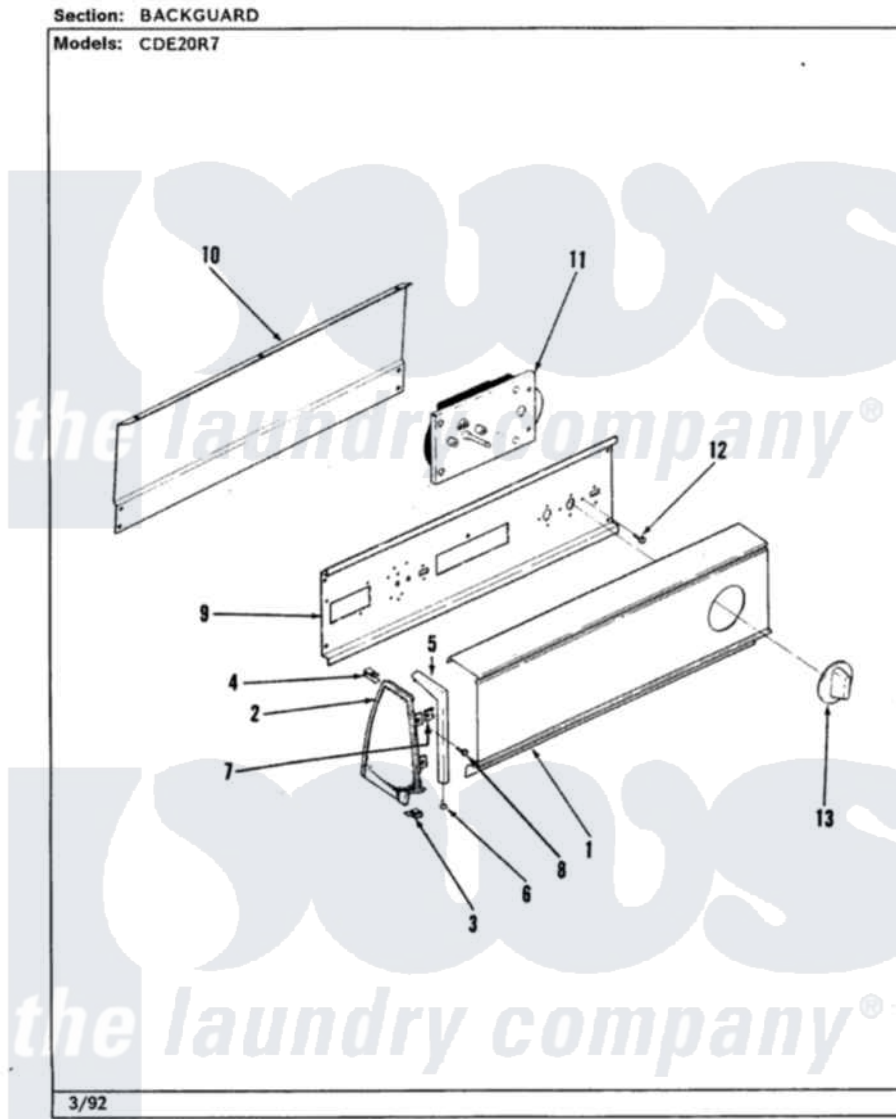

Crosley CDE20R7A 01 - CONTROL PANEL (REV. A-B)

Crosley [Residential Crosley CDE20R7A Dryer Parts](#) Parts Diagram 01 - CONTROL PANEL (REV. A-B)
Click on the part number to view part

Item	Original Part Number	Replaced By	Status	Part Description
1	53-1925		Not Available	CONTROL PANEL
2	35-2488	21001452		Cap- End
"	25-7649	910187		Screw
"	25-7702			Speedclip, End Cap To Control Panel
"	35-2487	21001451		Cap- End
3	25-7851			Speedclip, End Cap To Top
"	25-7697	25-2219		Screw
4	25-7435	33002917		Screw, No.10-16
5	53-0278		Not Available	TRIM, END CAP (LT)
"	53-0277		Not Available	TRIM, END CAP (RT)
6	25-7760			Screw
7	25-7025	25-7748		Clip
8	25-3092	90767		Screw, 8A X 3/8 HeX Washer Head Tapping
9	53-1676			Shield, Control
10	35-2688	21001460		Shield, Rear

11	63-6743	31001484		Resistor Assembly
"	53-0635		Not Available	TIMER MOTOR
"	53-1303		Not Available	TIMER
"	53-1758			Timer
12	25-0205	216412		Screw, Bracket To Timer
"	25-7435	33002917		Screw, No.10-16
13	53-1639			Buzzer Assembly
"	53-0653	31001219		Knob Ski
"	25-3092	90767		Screw, 8A X 3/8 HeX Washer Head Tapping
NI	53-1926-1		Not Available	MANUAL, USE & CARE