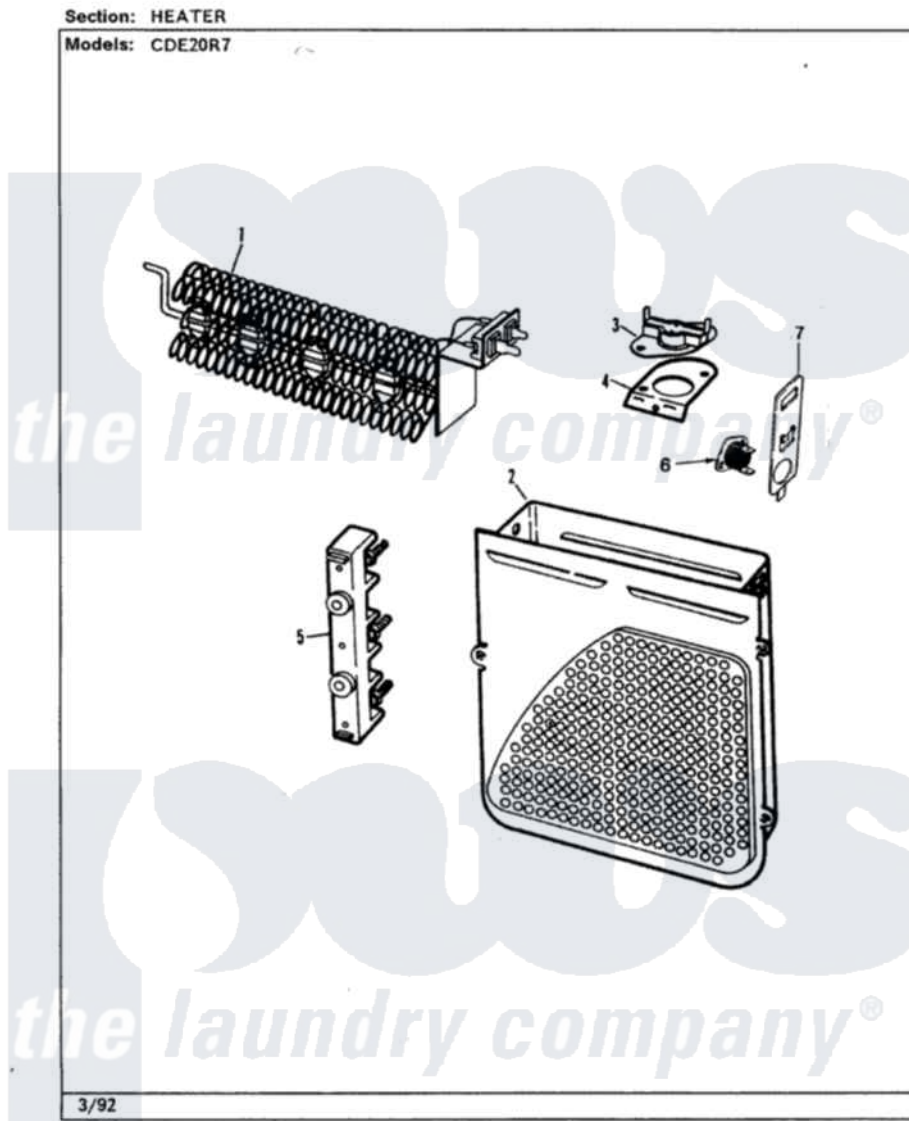

Crosley CDE20R7A 02 - HEATER (REV. A-B)

Crosley [Residential Crosley CDE20R7A Dryer Parts](#) Parts Diagram 02 - HEATER (REV. A-B)

[Click on the part number to view part](#)

| Item | Original Part Number | Replaced By | Status | Part Description |
|------|-------------------------|---------------------------|---------------|---------------------------|
| 1 | 25-7863 | | | Screw |
| " | 53-0920 | LA-1044 | | Element |
| 2 | 25-7819 | M0217225 | | Screw |
| " | 53-1232 | | | Heater Housing Assembly |
| 3 | 53-0771 | | | Thermostat, Hi-Limit |
| " | 25-3083 | 212951 | | Screw, No.6-32 X 1/4 Inch |
| 4 | 53-0285 | | | Bracket, Thermostat |
| " | 25-7741 | W10116760 | | Screw |
| 5 | 53-0166 | 53-1518 | | Block, Terminal |
| " | 25-0027 | 112432 | | Nut |
| " | 25-6124 | | Not Available | NUT |
| " | 25-3123 | | Not Available | WASHER, CUP |
| " | 25-3122 | | | Washer, Flat |
| " | 25-7803 | 3400074 | | Screw |
| 6 | 53-1182 | | | Fuse, Thermal |
| 7 | 53-1181 | | | Bracket, Thermal Fuse |