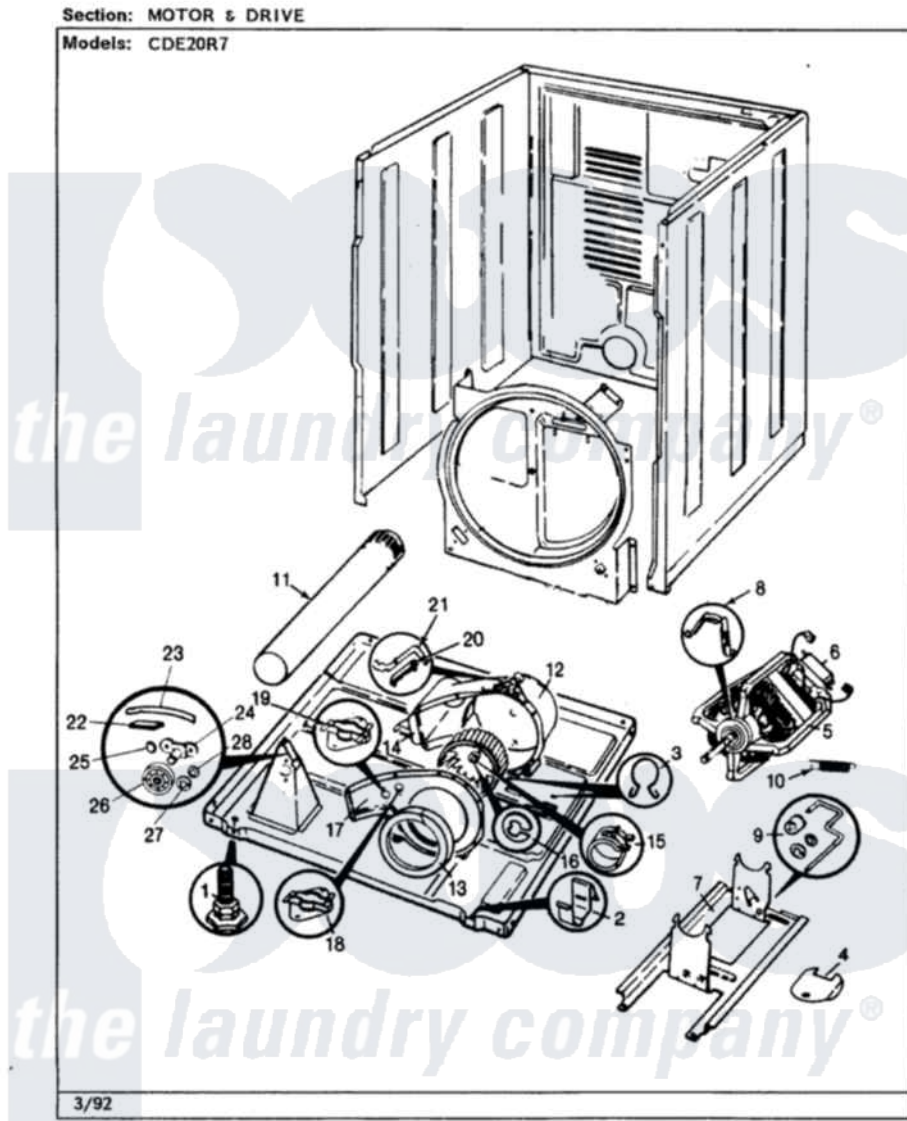

Crosley CDE20R7A 03 - MOTOR & DRIVE (REV. A-B)

Crosley [Residential Crosley CDE20R7A Dryer Parts](#) Parts Diagram 03 - MOTOR & DRIVE (REV. A-B)
Click on the part number to view part

Item	Original Part Number	Replaced By	Status	Part Description
1	63-5519		Not Available	LEG, LEVELING
2	53-0120			Clip, Front Panel
3	25-7027	16515		Clip
4	53-0153		Not Available	SHIELD, WIRING
"	25-7741	W10116760		Screw
5	53-2275	W10410996		Motor-Drive
"	53-1041	LA-1004		Motor Mtg. Kit
6	53-0693	53-0332		Motor Switch
7	25-7811		Not Available	SCREW
"	53-1932	31001570		Bracket, Motor
"	53-0852		Not Available	MOTOR BRACKET
8	25-7674			Screw
"	53-0214	660658		Clamp, Motor Mounting 343481 685441
9	53-2287			Idler Assembly
"	53-2250	53-2287		Idler Assembly
"	53-1628	31001344		Pulley, Idler

"	25-7815		Washer
"	25-7957		Pushnut
"	53-1650	Not Available	IDLER ASSY
10	53-2209	31001465	Spring, Idler
"	53-1648		Idler Spring
11	53-0134		Duct, Exhaust
"	25-2134	W10116760	Screw
12	53-1801		Housing, Blower
"	53-0774	Not Available	BLOWER HOUSING
13	53-1023		Blower Cover
"	53-0203	12001324	Duct Kit, Collector
14	53-0106		Blower Wheel
15	25-7823	312967	Clamp, Blower Housing
16	25-7855		Ring, Retaining
17	25-2134	W10116760	Screw
"	53-1934		Cover, Blower Housing
"	53-1023		Blower Cover
"	53-1026		Guide, Vane Inlet
"	25-7807	33002917	Screw, No.10-16
18	53-1107		Thermostat, Control
19	W10124350	Not Available	NOT REQUIRED PART OR SEE NOTE
"	25-2134	W10116760	Screw
20	53-0182	31001356	Pad, Glide
21	W10124350	Not Available	NOT REQUIRED PART OR SEE NOTE
"	53-0183	31001469	Glide, Tumbler
22	W10124350	Not Available	NOT REQUIRED PART OR SEE NOTE
23	LA-1008		Rr Roller Kit
"	W10124350	Not Available	NOT REQUIRED PART OR SEE NOTE
24	53-0198		Support Assembly
25	25-7813		Spacer
26	53-0642	31001096	Roller
27	25-7854		Ring, Retaining
28	25-7814		Washer