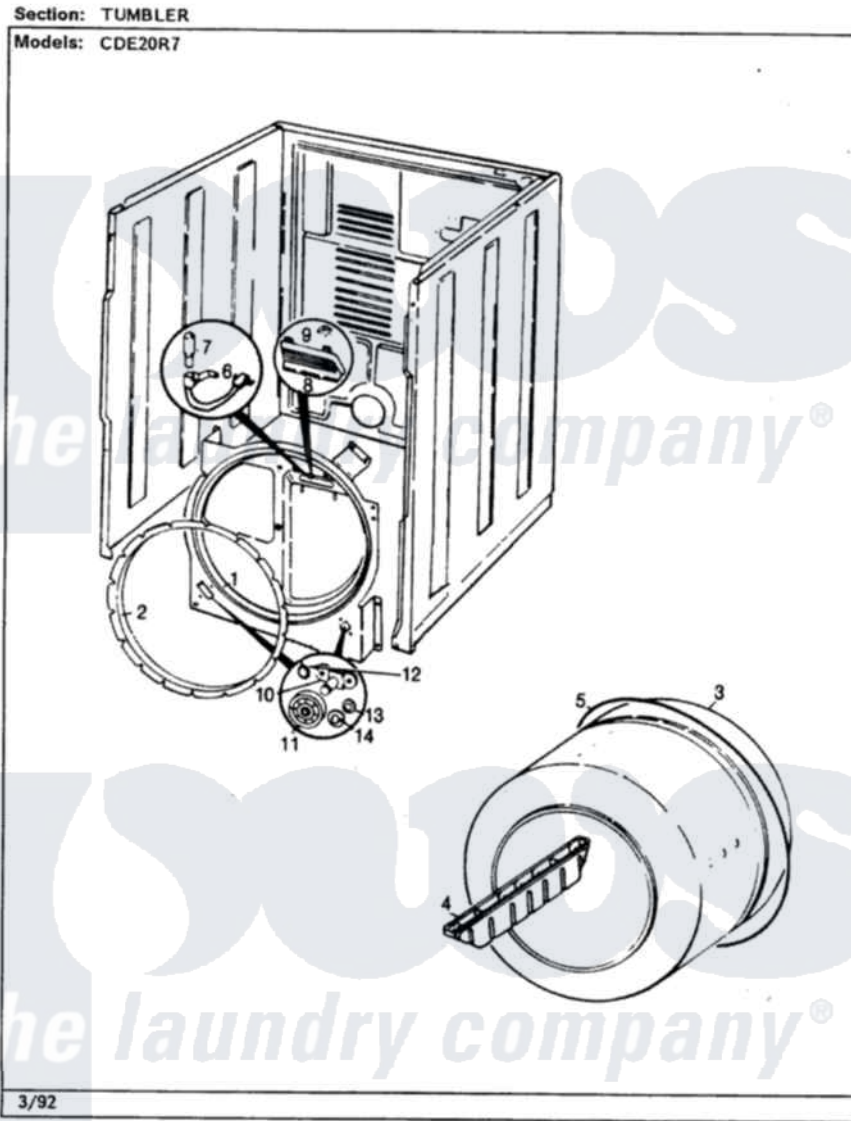

Crosley CDE20R7A 04 - TUMBLER (REV. A-B)

Crosley [Residential Crosley CDE20R7A Dryer Parts](#) Parts Diagram 04 - TUMBLER (REV. A-B)
Click on the part number to view part

Item	Original Part Number	Replaced By	Status	Part Description
1	25-7733	681414		Screw, 10AB X 1/2
"	53-1708	LA-1054		Dryer Bulkhead Kit
2	53-0282	31001637		Seal Assembly, Cylinder Front
3	53-1250			Cylinder
4	25-7759	3196164		Screw
"	53-0117		Not Available	BAFFLE, GRAY
5	53-1512		Not Available	BELT, DRIVE
6	W10124350		Not Available	NOT REQUIRED PART OR SEE NOTE
7	W10124350		Not Available	NOT REQUIRED PART OR SEE NOTE
8	W10124350		Not Available	NOT REQUIRED PART OR SEE NOTE
9	W10124350		Not Available	NOT REQUIRED PART OR SEE NOTE
"	LA-1006			Glide Kit, Tumbler
10	25-7101	3351614		Screw, Gearcase Cover Mounting

"	53-0197		Support Assembly-Cylinder Rear
11	53-0642	31001096	Roller
12	25-7813		Spacer
13	25-7814		Washer
14	LA-1008		Rr Roller Kit
"	25-7854		Ring, Retaining