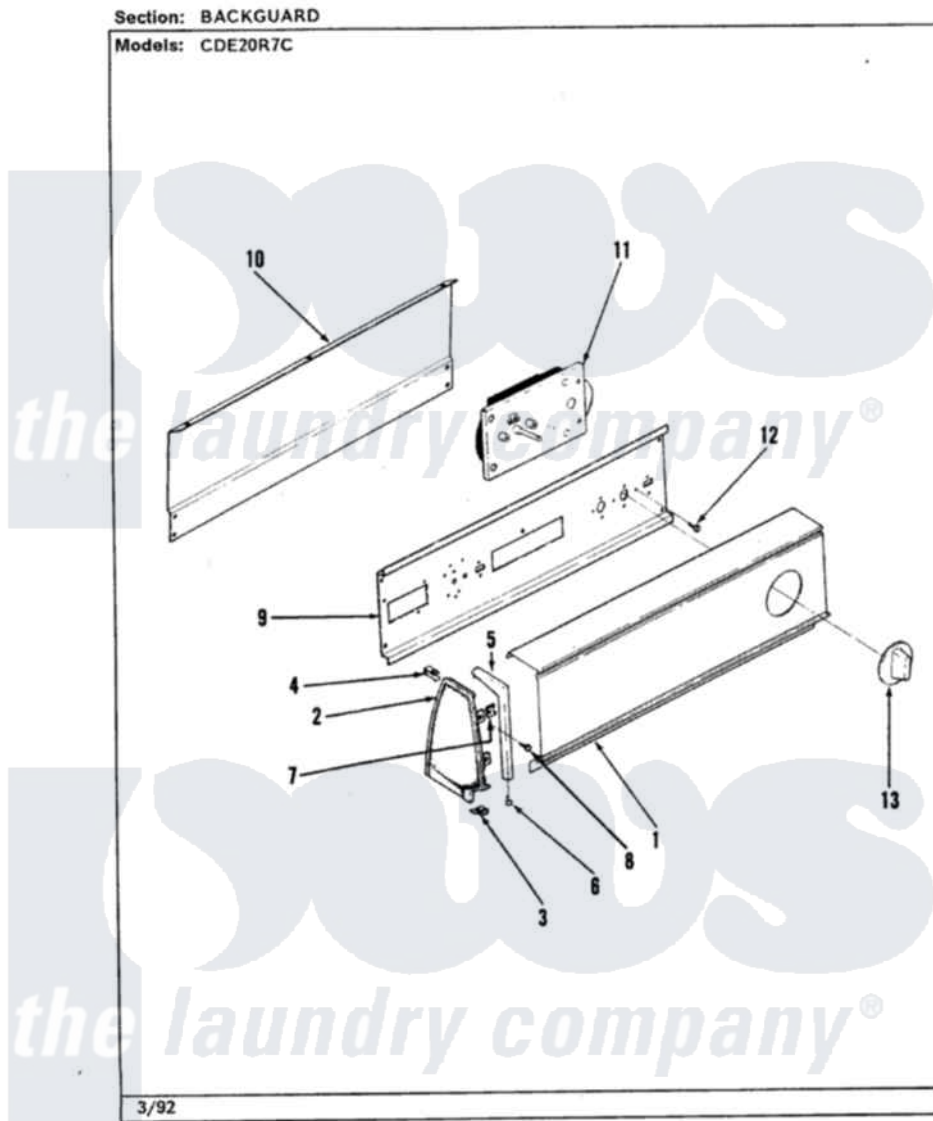

Crosley CDE20R7AC 01 - CONTROL PANEL (ORIG. REV. B)

Crosley [Residential Crosley CDE20R7AC Dryer Parts](#) Parts Diagram 01 - CONTROL PANEL (ORIG. REV. B)
Click on the part number to view part

Item	Original Part Number	Replaced By	Status	Part Description
1	53-1925		Not Available	CONTROL PANEL
2	35-2488	21001452		Cap- End
"	25-7649	910187		Screw
"	25-7702			Speedclip, End Cap To Control Panel
"	35-2487	21001451		Cap- End
3	25-7851			Speedclip, End Cap To Top
"	25-7697	25-2219		Screw
4	25-7435	33002917		Screw, No.10-16
5	53-0278		Not Available	TRIM, END CAP (LT)
"	53-0277		Not Available	TRIM, END CAP (RT)
6	25-7760			Screw
7	25-7025	25-7748		Clip
8	25-3092	90767		Screw, 8A X 3/8 HeX Washer Head Tapping
9	53-1676			Shield, Control
10	35-2688	21001460		Shield, Rear

11	63-6743	31001484		Resistor Assembly
"	53-0635		Not Available	TIMER MOTOR
"	53-1303		Not Available	TIMER
"	53-1758			Timer
12	25-0205	216412		Screw, Bracket To Timer
"	25-7435	33002917		Screw, No.10-16
13	53-1639			Buzzer Assembly
"	53-0653	31001219		Knob Ski
"	25-3092	90767		Screw, 8A X 3/8 HeX Washer Head Tapping
NI	53-1926-1		Not Available	MANUAL, USE & CARE