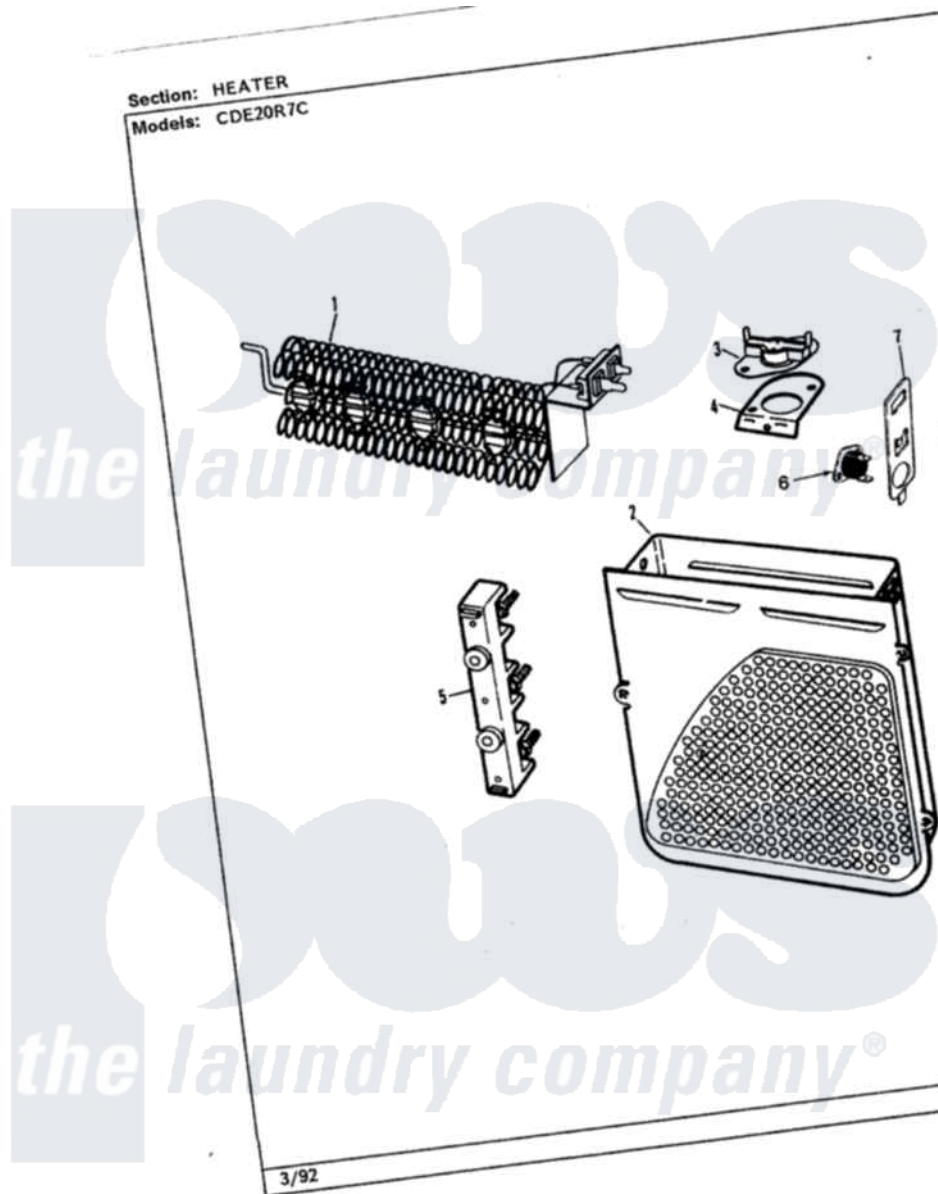

Crosley CDE20R7AC 02 - HEATER (ORIG. REV. B)

Crosley Residential Crosley CDE20R7AC Dryer Parts Parts Diagram 02 - HEATER (ORIG. REV. B)
 Click on the part number to view part

| Item | Original Part Number | Replaced By | Status | Part Description |
|------|-------------------------|---------------------------|---------------|---------------------------|
| 1 | 25-7863 | | | Screw |
| " | 53-0920 | LA-1044 | | Element |
| 2 | 25-7819 | M0217225 | | Screw |
| " | 53-1232 | | | Heater Housing Assembly |
| 3 | 53-1493 | | | Thermostat |
| " | 25-3083 | 212951 | | Screw, No.6-32 X 1/4 Inch |
| 4 | 53-0285 | | | Bracket, Thermostat |
| " | 25-7741 | W10116760 | | Screw |
| 5 | 53-0166 | 53-1518 | | Block, Terminal |
| " | 25-0027 | 112432 | | Nut |
| " | 25-6124 | | Not Available | NUT |
| " | 25-3123 | | Not Available | WASHER, CUP |
| " | 25-3122 | | | Washer, Flat |
| " | 25-7803 | 3400074 | | Screw |
| 6 | LA-1053 | | | Fuse Kit, Thermal |
| 7 | 53-1181 | | | Bracket, Thermal Fuse |