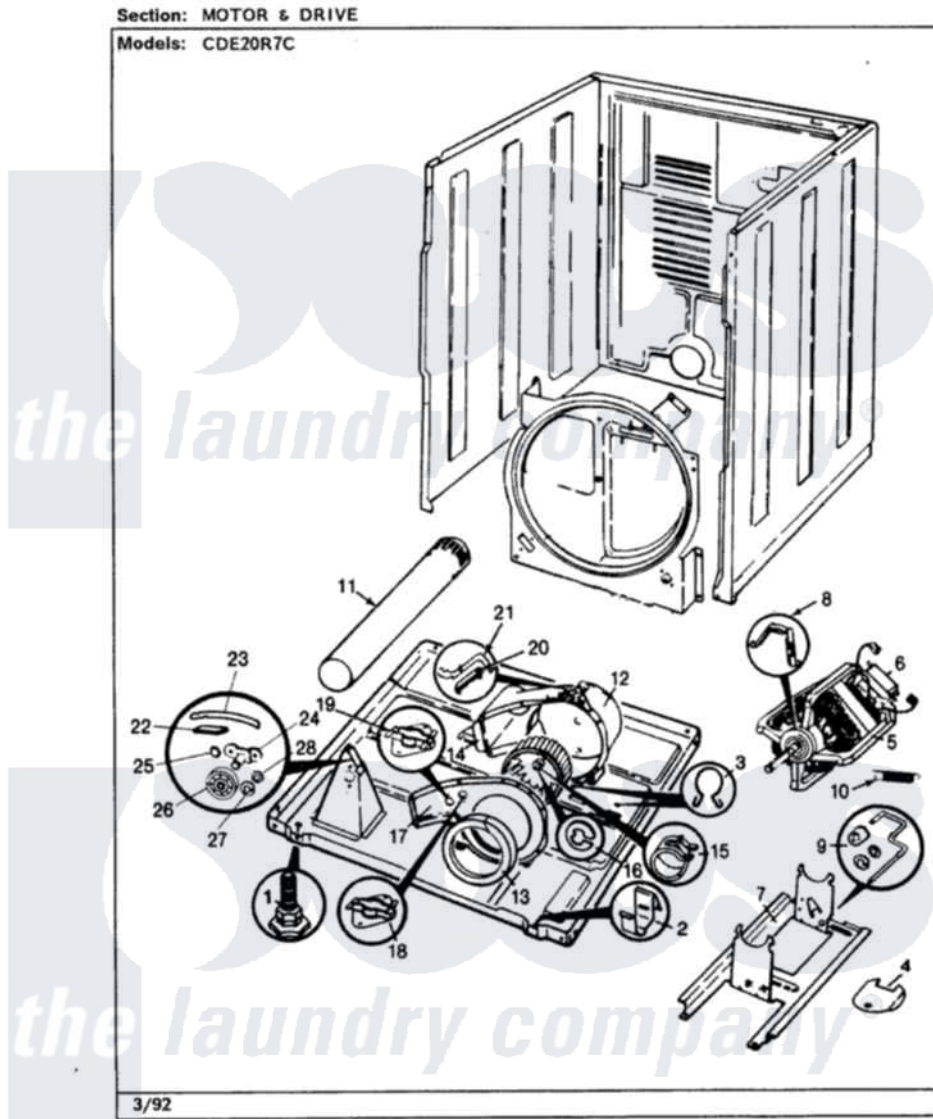

# Crosley CDE20R7AC 03 - MOTOR & DRIVE (ORIG. REV. B)

Crosley [Residential Crosley CDE20R7AC Dryer Parts](#) Parts Diagram 03 - MOTOR & DRIVE (ORIG. REV. B)  
Click on the part number to view part

Item	Original Part Number	Replaced By	Status	Part Description
1	63-5519		Not Available	LEG, LEVELING
2	<a href="#">53-0120</a>			Clip, Front Panel
3	25-7027	<a href="#">16515</a>		Clip
4	25-7741	<a href="#">W10116760</a>		Screw
"	53-0153		Not Available	SHIELD, WIRING
5	53-2275	<a href="#">W10410996</a>		Motor-Drive
"	53-1041	<a href="#">LA-1004</a>		Motor Mtg. Kit
6	53-0693	<a href="#">53-0332</a>		Motor Switch
7	53-0852		Not Available	MOTOR BRACKET
"	25-7811		Not Available	SCREW
"	53-1932	<a href="#">31001570</a>		Bracket, Motor
8	<a href="#">25-7674</a>			Screw
"	53-0214	<a href="#">660658</a>		Clamp, Motor Mounting 343481 685441
9	53-1650		Not Available	IDLER ASSY
"	<a href="#">25-7815</a>			Washer
"	53-1628	<a href="#">31001344</a>		Pulley, Idler