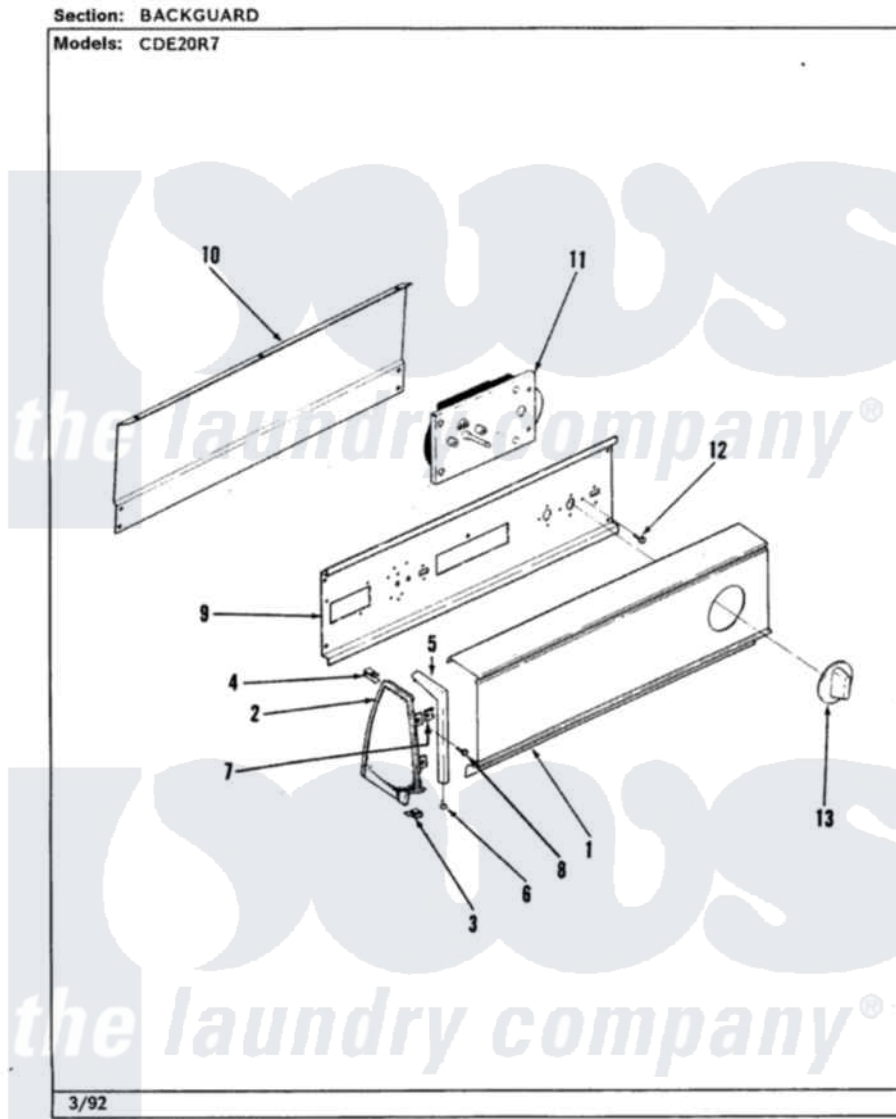

# Crosley CDE20R7H 01 - CONTROL PANEL (REV. A-B)

Crosley Residential Crosley CDE20R7H Dryer Parts Parts Diagram 01 - CONTROL PANEL (REV. A-B)

[Click on the part number to view part](#)

Item	Original Part Number	Replaced By	Status	Part Description
1	53-1925		Not Available	CONTROL PANEL
2	35-2488	<a href="#">21001452</a>		Cap- End
"	25-7649	<a href="#">910187</a>		Screw
"	<a href="#">25-7702</a>			Speedclip, End Cap To Control Panel
"	35-2487	<a href="#">21001451</a>		Cap- End
3	<a href="#">25-7851</a>			Speedclip, End Cap To Top
"	25-7697	<a href="#">25-2219</a>		Screw
4	25-7435	<a href="#">33002917</a>		Screw, No.10-16
5	53-0278		Not Available	TRIM, END CAP (LT)
"	53-0277		Not Available	TRIM, END CAP (RT)
6	<a href="#">25-7760</a>			Screw
7	25-7025	<a href="#">25-7748</a>		Clip
8	25-3092	<a href="#">90767</a>		Screw, 8A X 3/8 HeX Washer Head Tapping
9	<a href="#">53-1676</a>			Shield, Control
10	35-2688	<a href="#">21001460</a>		Shield, Rear

11	63-6743	<a href="#">31001484</a>		Resistor Assembly
"	53-0635		Not Available	TIMER MOTOR
"	53-1303		Not Available	TIMER
"	<a href="#">53-1758</a>			Timer
12	25-0205	<a href="#">216412</a>		Screw, Bracket To Timer
"	25-7435	<a href="#">33002917</a>		Screw, No.10-16
13	<a href="#">53-1639</a>			Buzzer Assembly
"	53-0653	<a href="#">31001219</a>		Knob Ski
"	25-3092	<a href="#">90767</a>		Screw, 8A X 3/8 HeX Washer Head Tapping
NI	53-1926-1		Not Available	MANUAL, USE & CARE