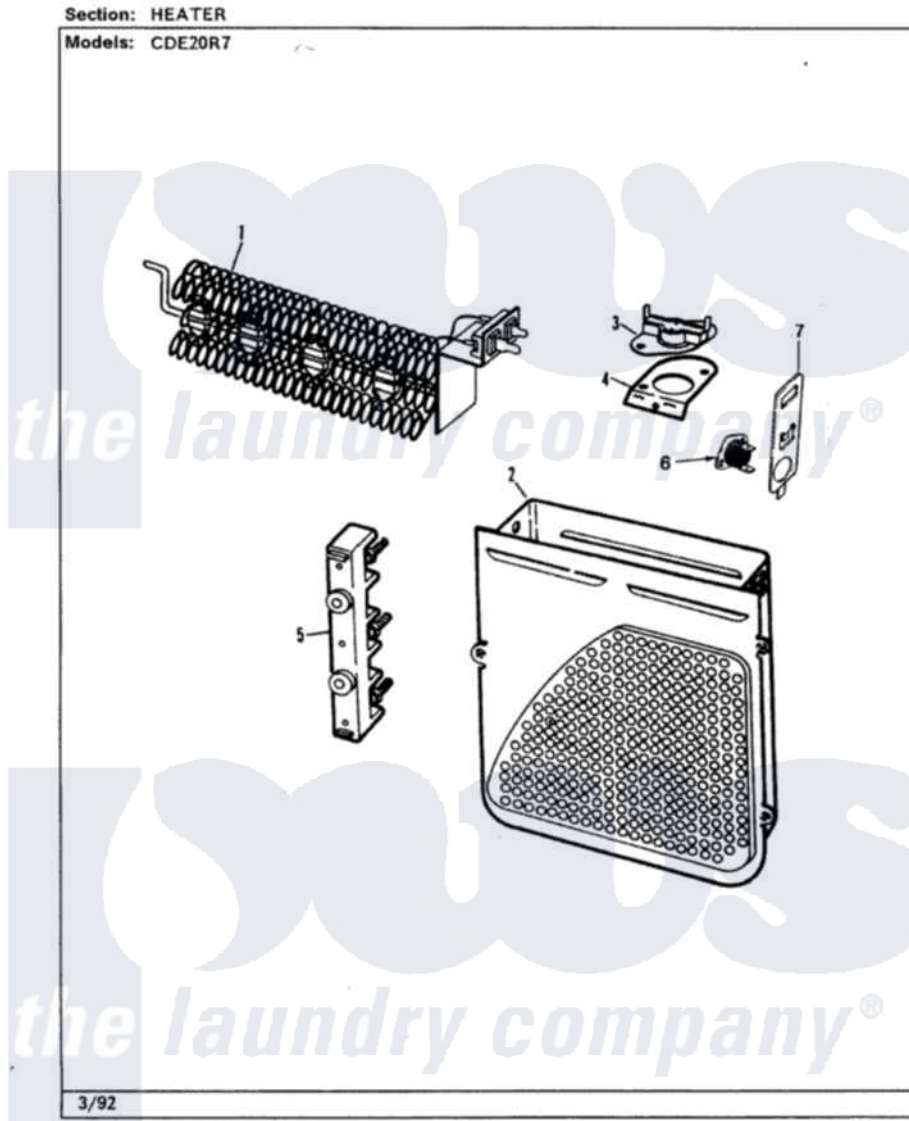

Crosley CDE20R7H 02 - HEATER (REV. A-B)

Crosley [Residential Crosley CDE20R7H Dryer Parts](#) Parts Diagram 02 - HEATER (REV. A-B)
Click on the part number to view part

Item	Original Part Number	Replaced By	Status	Part Description
1	25-7863			Screw
"	53-0920	LA-1044		Element
2	25-7819	M0217225		Screw
"	53-1232			Heater Housing Assembly
3	53-0771			Thermostat, Hi-Limit
"	25-3083	212951		Screw, No.6-32 X 1/4 Inch
4	53-0285			Bracket, Thermostat
"	25-7741	W10116760		Screw
5	53-0166	53-1518		Block, Terminal
"	25-0027	112432		Nut
"	25-6124		Not Available	NUT
"	25-3123		Not Available	WASHER, CUP
"	25-3122			Washer, Flat
"	25-7803	3400074		Screw
6	53-1182			Fuse, Thermal
7	53-1181			Bracket, Thermal Fuse