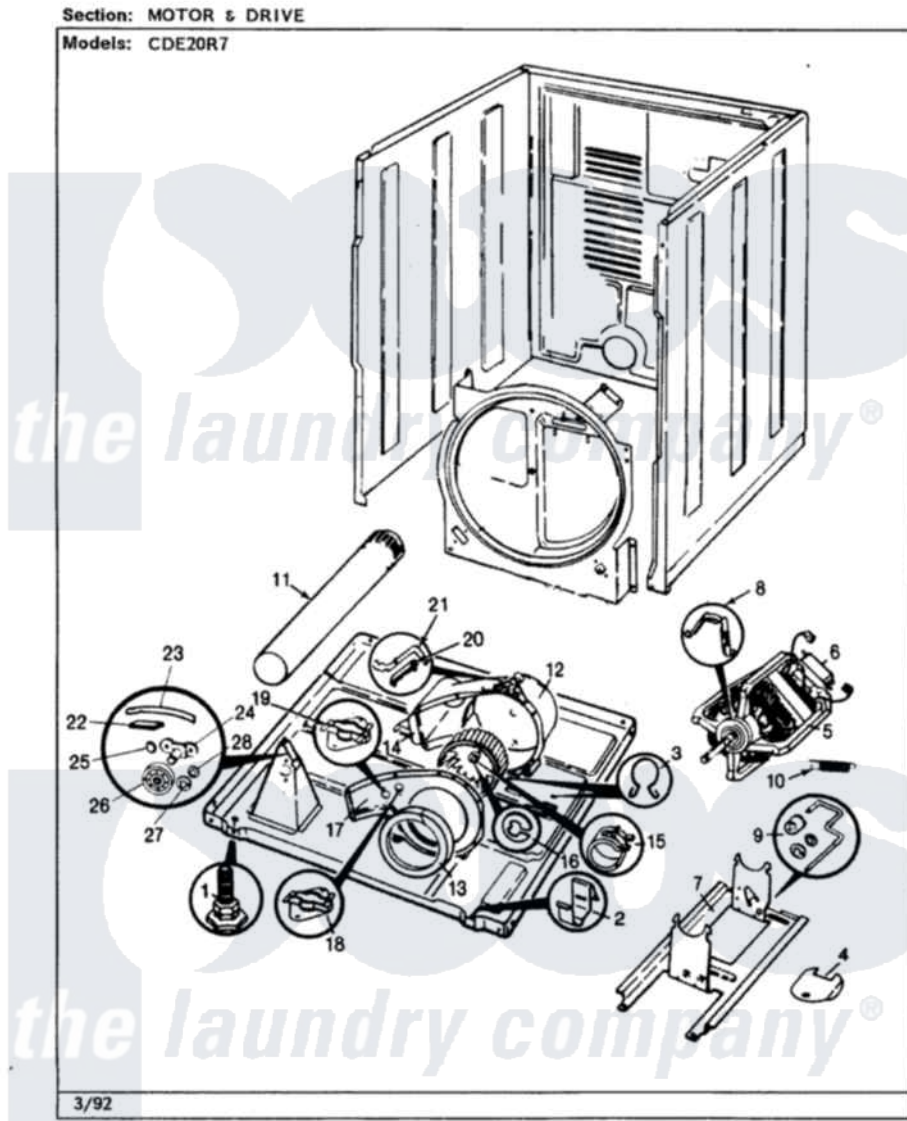

Crosley CDE20R7H 03 - MOTOR & DRIVE (REV. A-B)

Crosley [Residential Crosley CDE20R7H Dryer Parts](#) Parts Diagram 03 - MOTOR & DRIVE (REV. A-B)
Click on the part number to view part

Item	Original Part Number	Replaced By	Status	Part Description
1	63-5519		Not Available	LEG, LEVELING
2	53-0120			Clip, Front Panel
3	25-7027	16515		Clip
4	53-0153		Not Available	SHIELD, WIRING
"	25-7741	W10116760		Screw
5	53-2275	W10410996		Motor-Drive
"	53-1041	LA-1004		Motor Mtg. Kit
6	53-0693	53-0332		Motor Switch
7	25-7811		Not Available	SCREW
"	53-1932	31001570		Bracket, Motor
"	53-0852		Not Available	MOTOR BRACKET
8	25-7674			Screw
"	53-0214	660658		Clamp, Motor Mounting 343481 685441
9	53-2287			Idler Assembly
"	53-2250	53-2287		Idler Assembly
"	53-1628	31001344		Pulley, Idler

"	25-7815		Washer
"	25-7957		Pushnut
"	53-1650	Not Available	IDLER ASSY
10	53-2209	31001465	Spring, Idler
"	53-1648		Idler Spring
11	53-0134		Duct, Exhaust
"	25-2134	W10116760	Screw
12	53-1801		Housing, Blower
"	53-0774	Not Available	BLOWER HOUSING
13	53-1023		Blower Cover
"	53-0203	12001324	Duct Kit, Collector
14	53-0106		Blower Wheel
15	25-7823	312967	Clamp, Blower Housing
16	25-7855		Ring, Retaining
17	25-2134	W10116760	Screw
"	53-1934		Cover, Blower Housing
"	53-1023		Blower Cover
"	53-1026		Guide, Vane Inlet
"	25-7807	33002917	Screw, No.10-16
18	53-1107		Thermostat, Control
19	W10124350	Not Available	NOT REQUIRED PART OR SEE NOTE
"	25-2134	W10116760	Screw
20	53-0182	31001356	Pad, Glide
21	W10124350	Not Available	NOT REQUIRED PART OR SEE NOTE
"	53-0183	31001469	Glide, Tumbler
22	W10124350	Not Available	NOT REQUIRED PART OR SEE NOTE
23	LA-1008		Rr Roller Kit
"	W10124350	Not Available	NOT REQUIRED PART OR SEE NOTE
24	53-0198		Support Assembly
25	25-7813		Spacer
26	53-0642	31001096	Roller
27	25-7854		Ring, Retaining
28	25-7814		Washer