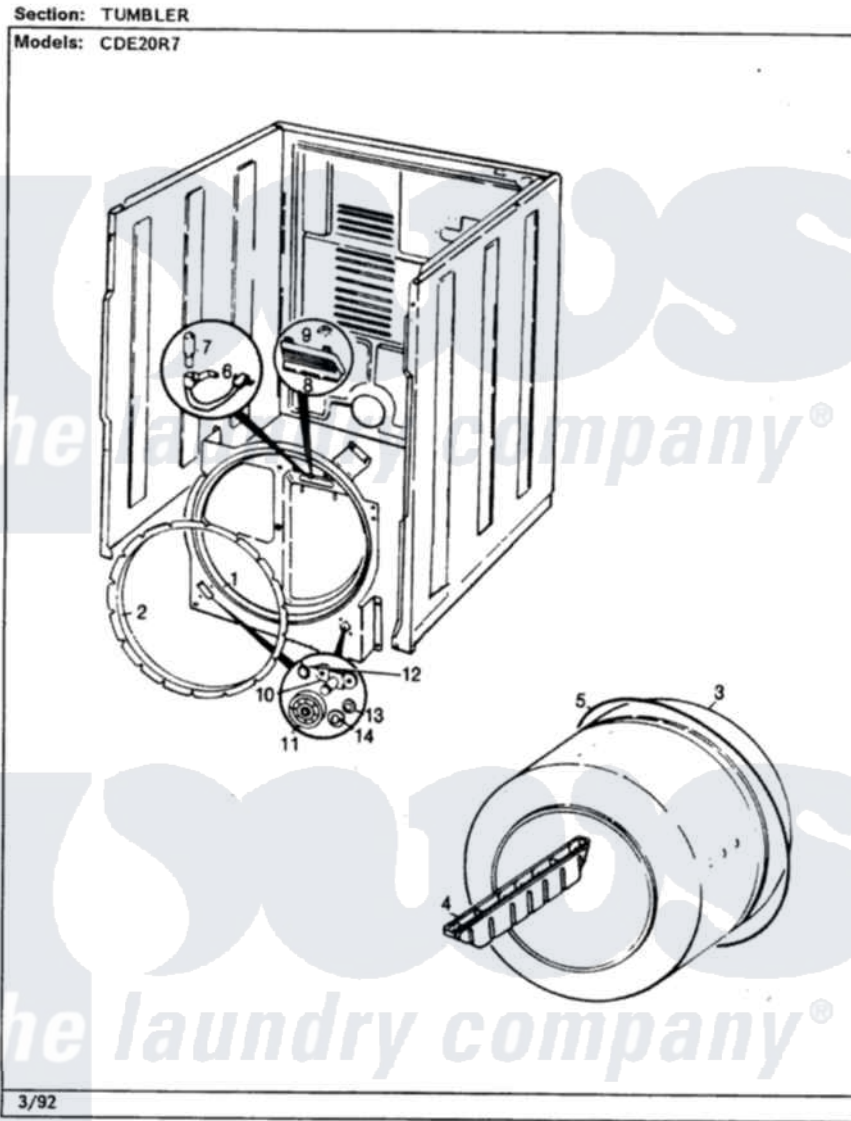

Crosley CDE20R7H 04 - TUMBLER (REV. A-B)

Crosley [Residential Crosley CDE20R7H Dryer Parts](#) Parts Diagram 04 - TUMBLER (REV. A-B)
Click on the part number to view part

Item	Original Part Number	Replaced By	Status	Part Description
1	25-7733	681414		Screw, 10AB X 1/2
"	53-1708	LA-1054		Dryer Bulkhead Kit
2	53-0282	31001637		Seal Assembly, Cylinder Front
3	53-1250			Cylinder
4	25-7759	3196164		Screw
"	53-0117		Not Available	BAFFLE, GRAY
5	53-1512		Not Available	BELT, DRIVE
6	W10124350		Not Available	NOT REQUIRED PART OR SEE NOTE
7	W10124350		Not Available	NOT REQUIRED PART OR SEE NOTE
8	W10124350		Not Available	NOT REQUIRED PART OR SEE NOTE
9	W10124350		Not Available	NOT REQUIRED PART OR SEE NOTE
"	LA-1006			Glide Kit, Tumbler
10	25-7101	3351614		Screw, Gearcase Cover Mounting

"	53-0197		Support Assembly-Cylinder Rear
11	53-0642	31001096	Roller
12	25-7813		Spacer
13	25-7814		Washer
14	LA-1008		Rr Roller Kit
"	25-7854		Ring, Retaining