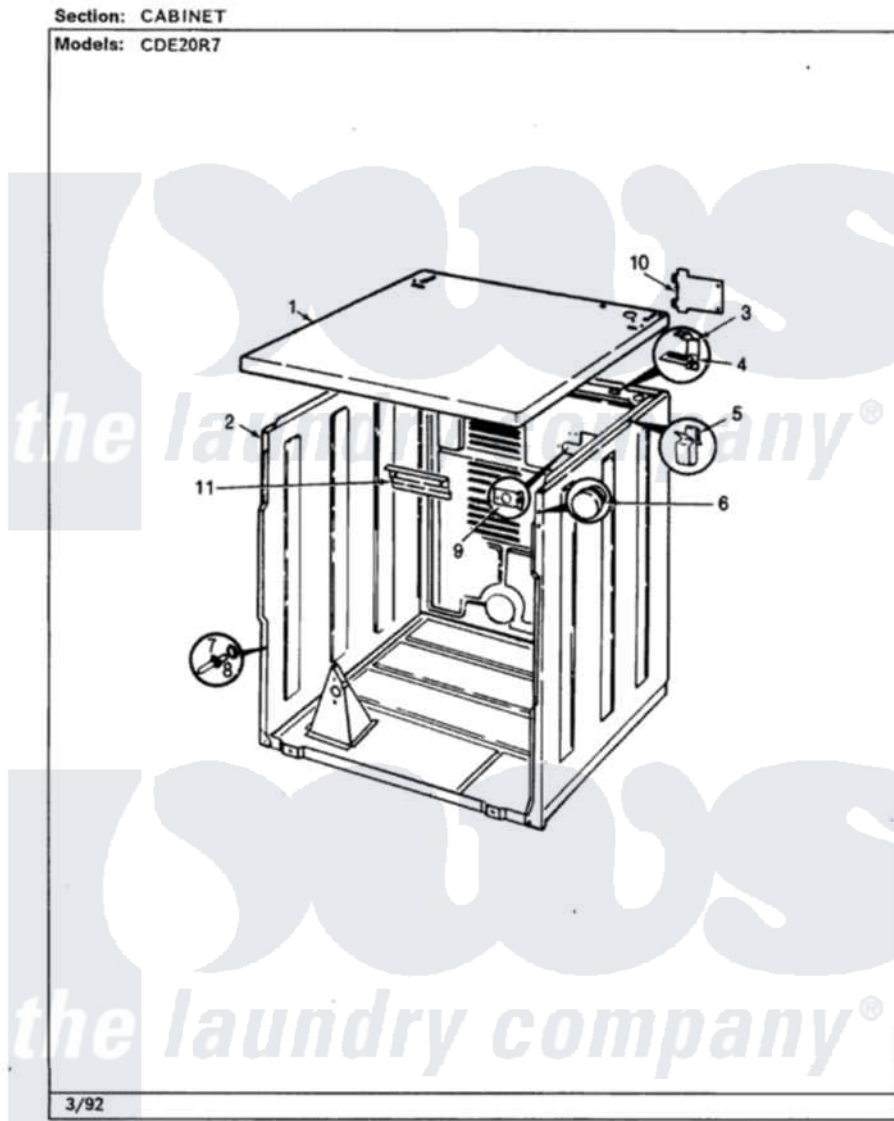

Crosley CDE20R7W 01 - CABINET (REV. A-B)

Crosley [Residential Crosley CDE20R7W Dryer Parts](#) Parts Diagram 01 - CABINET (REV. A-B)
Click on the part number to view part

| Item | Original Part Number | Replaced By | Status | Part Description |
|------|-------------------------|--------------------------|---------------|---|
| 1 | 53-1711 | | Not Available | CABINET TOP (DRYER) |
| 2 | 53-0687 | 31001714 | | Cabinet And Base Assembly |
| 3 | 63-5712 | | | Hinge, Cabinet Top |
| 4 | 33-0930 | | | Pad, Top Hinge |
| " | 25-3092 | 90767 | | Screw, 8A X 3/8 HeX Washer Head Tapping |
| 5 | 25-3034 | | | Clip, Wiring |
| 6 | 33-2653 | | | Bumper, Cabinet |
| 7 | 63-6148 | 53-0643 | | Pin, Locator |
| 8 | 53-0200 | | | Sleeve, Locator Pin |
| " | 25-0224 | 3400029 | | Nut, Adapter Plate |
| 9 | 53-0135 | | Not Available | SUPPORT, POWER CORD |
| 10 | 53-0284 | | | Cover, Terminal |
| " | 25-7857 | 90767 | | Screw, 8A X 3/8 HeX Washer Head Tapping |
| 11 | 53-0133 | | | Shield, Heat |
| " | 25-3457 | | | Screw, Sems |