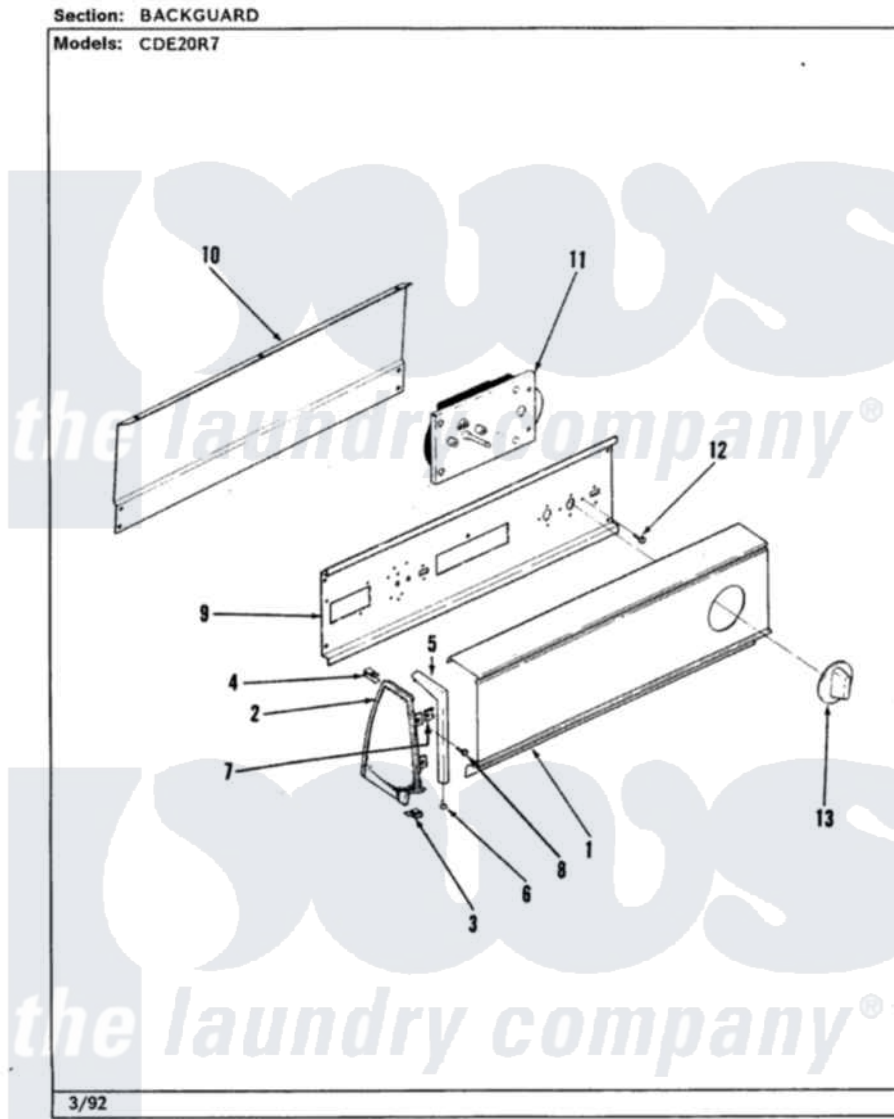

Crosley CDE20R7W 02 - CONTROL PANEL (REV. A-B)

Crosley [Residential Crosley CDE20R7W Dryer Parts](#) Parts Diagram 02 - CONTROL PANEL (REV. A-B)
Click on the part number to view part

Item	Original Part Number	Replaced By	Status	Part Description
1	53-1925		Not Available	CONTROL PANEL
2	35-2488	21001452		Cap- End
"	25-7649	910187		Screw
"	25-7702			Speedclip, End Cap To Control Panel
"	35-2487	21001451		Cap- End
3	25-7851			Speedclip, End Cap To Top
"	25-7697	25-2219		Screw
4	25-7435	33002917		Screw, No.10-16
5	53-0278		Not Available	TRIM, END CAP (LT)
"	53-0277		Not Available	TRIM, END CAP (RT)
6	25-7760			Screw
7	25-7025	25-7748		Clip
8	25-3092	90767		Screw, 8A X 3/8 HeX Washer Head Tapping
9	53-1676			Shield, Control
10	35-2688	21001460		Shield, Rear

11	63-6743	31001484		Resistor Assembly
"	53-0635		Not Available	TIMER MOTOR
"	53-1303		Not Available	TIMER
"	53-1758			Timer
12	25-0205	216412		Screw, Bracket To Timer
"	25-7435	33002917		Screw, No.10-16
13	53-1639			Buzzer Assembly
"	53-0653	31001219		Knob Ski
"	25-3092	90767		Screw, 8A X 3/8 HeX Washer Head Tapping
NI	53-1926-1		Not Available	MANUAL, USE & CARE