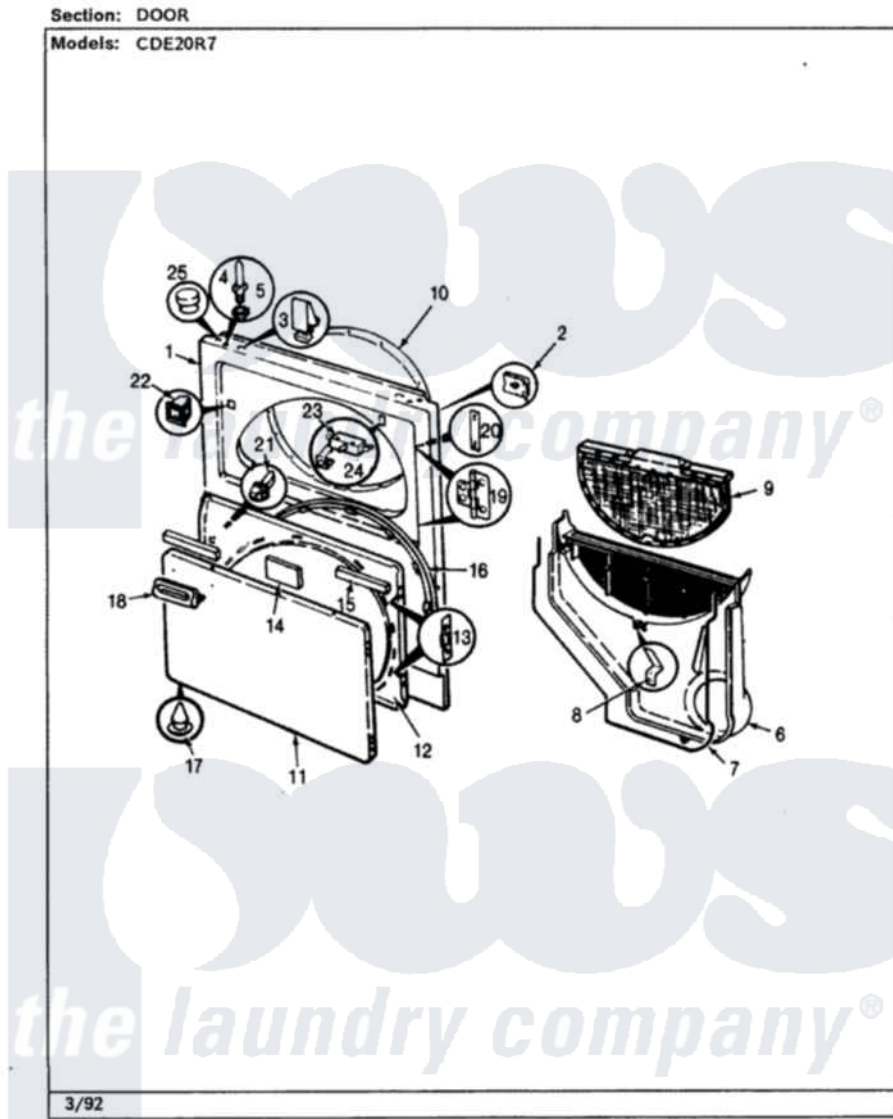

Crosley CDE20R7W 03 - DOOR (REV. A-B)

Crosley [Residential Crosley CDE20R7W Dryer Parts](#) Parts Diagram 03 - DOOR (REV. A-B)
Click on the part number to view part

Item	Original Part Number	Replaced By	Status	Part Description
1	53-0726	31001771		Panel, Front
2	25-7817		Not Available	CLIP, U-TYPE
"	25-7820	489478		Screw, 8 X 1/2
3	25-7220			Clip, Cabinet Top
4	63-6148	53-0643		Pin, Locator
5	25-0224	3400029		Nut, Adapter Plate
"	53-0200			Sleeve, Locator Pin
6	25-7810	415013-35		Screw
"	53-1299	12001324		Duct Kit, Collector
7	53-0203	12001324		Duct Kit, Collector
8	53-0123			Clip
9	53-0918			Filter, Lint
10	53-0282	31001637		Seal Assembly, Cylinder Front
11	53-0154-24			Panel, Outer Door
"	53-0154			Panel, Outer Door
"	53-0154-25		Not Available	PANEL, OUTER DOOR (H WHT)

12	53-0912		Not Available	PANEL, INNER DOOR (WHT)
13	53-0119			Clip, Hinge
14	53-0251	53-1490		Door Pad
15	53-0252	53-1491		Door Pad
16	53-0112	31001529		Seal, Door
"	25-7770	3196169		Screw, Element
17	25-3534	25-7889		Plug Button
18	53-0928	53-0927		Handle, Door
"	25-7810	415013-35		Screw
19	53-0122	53-1492		Hinge, Dryer Door
20	LA-1003			Door Catch Kit
"	53-0121		Not Available	TWIN NUT
"	25-7809			Screw, No.6-20 1/2 Flthd Torx
21	73-0033	LA-1003		Door Catch Kit
22	25-7828	489483		Screw 10-32 X 1/2
"	53-0187	LA-1003		Door Catch Kit
23	53-0147	53-0148		Switch, Door
24	63-5990	31001319		Clip, Switch
25	33-2653			Bumper, Cabinet