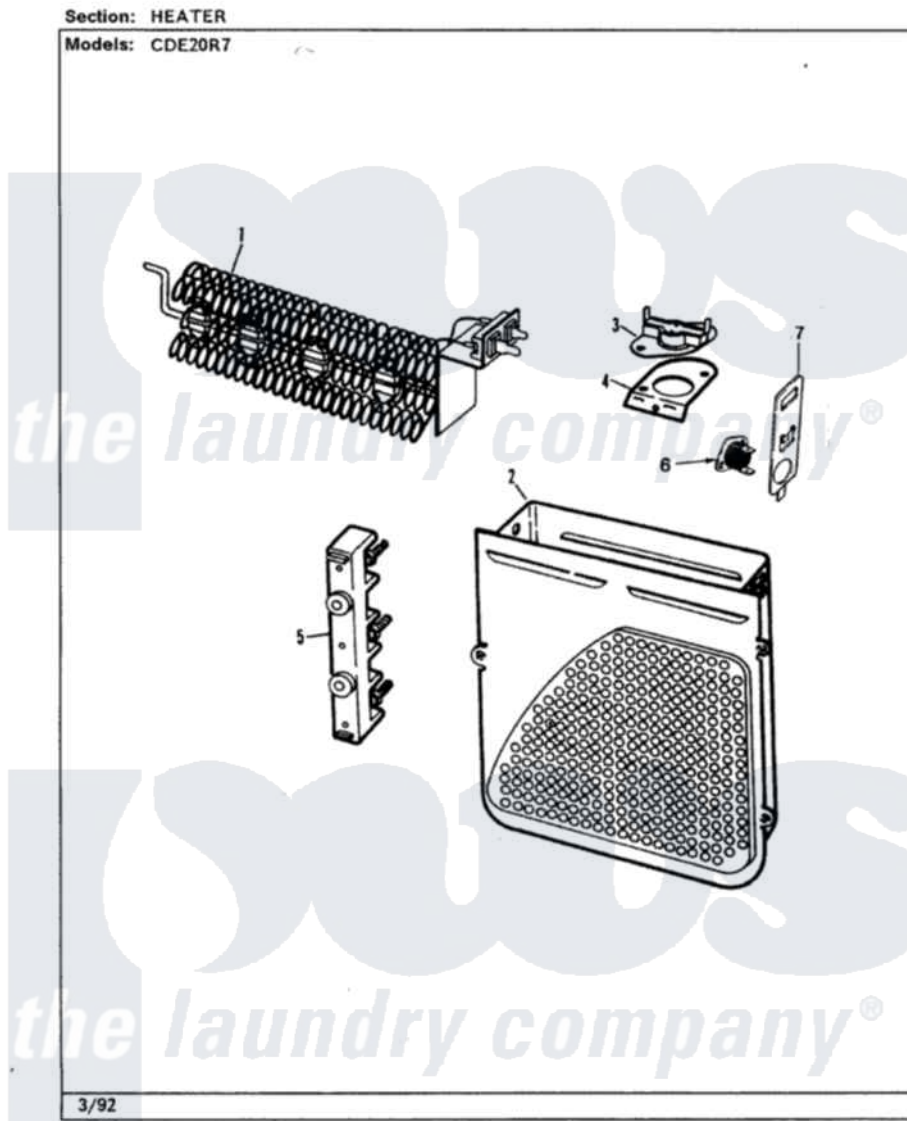

Crosley CDE20R7W 04 - HEATER (REV. A-B)

Crosley [Residential Crosley CDE20R7W Dryer Parts](#) Parts Diagram 04 - HEATER (REV. A-B)
Click on the part number to view part

Item	Original Part Number	Replaced By	Status	Part Description
1	25-7863			Screw
"	53-0920	LA-1044		Element
2	25-7819	M0217225		Screw
"	53-1232			Heater Housing Assembly
3	53-0771			Thermostat, Hi-Limit
"	25-3083	212951		Screw, No.6-32 X 1/4 Inch
4	53-0285			Bracket, Thermostat
"	25-7741	W10116760		Screw
5	53-0166	53-1518		Block, Terminal
"	25-0027	112432		Nut
"	25-6124		Not Available	NUT
"	25-3123		Not Available	WASHER, CUP
"	25-3122			Washer, Flat
"	25-7803	3400074		Screw
6	53-1182			Fuse, Thermal
7	53-1181			Bracket, Thermal Fuse