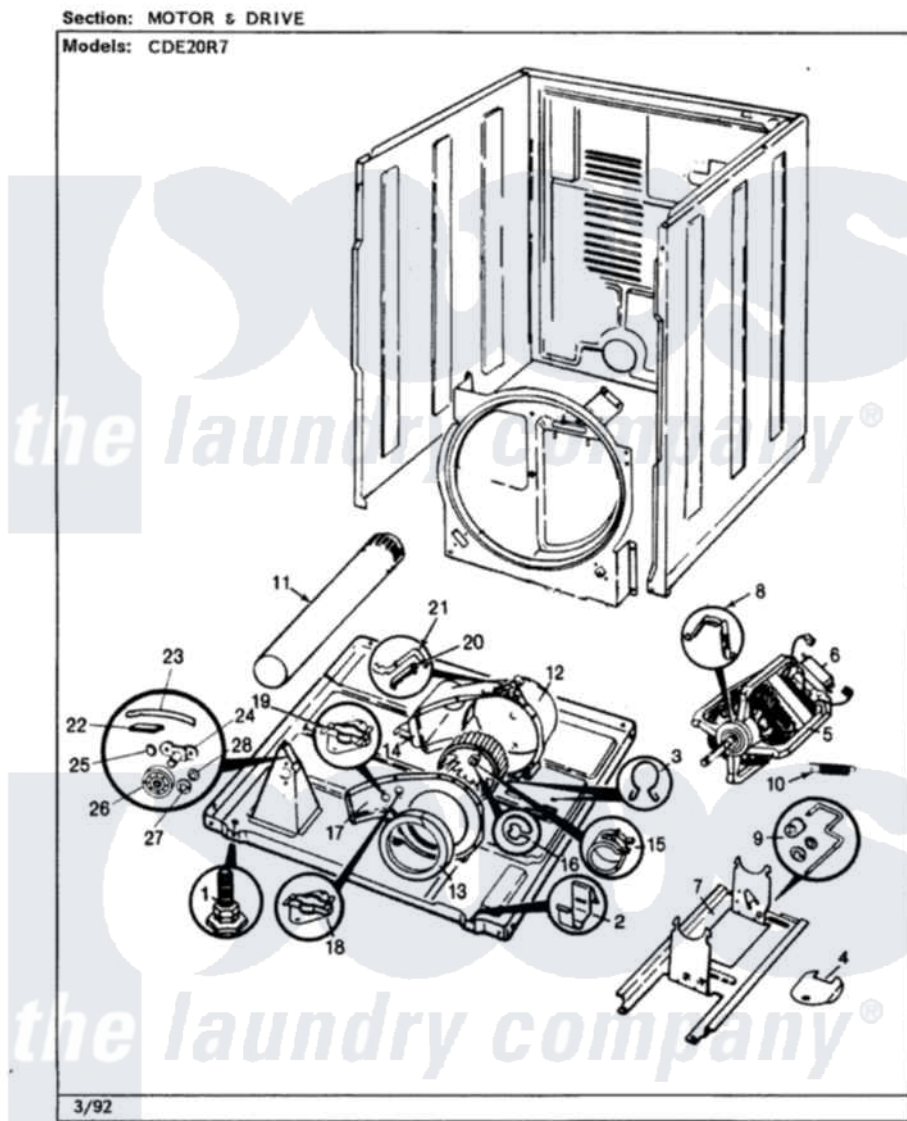

Crosley CDE20R7W 05 - MOTOR & DRIVE (REV. A-B)

Crosley [Residential Crosley CDE20R7W Dryer Parts](#) Parts Diagram 05 - MOTOR & DRIVE (REV. A-B)
Click on the part number to view part

Item	Original Part Number	Replaced By	Status	Part Description
1	63-5519		Not Available	LEG, LEVELING
2	53-0120			Clip, Front Panel
3	25-7027	16515		Clip
4	53-0153		Not Available	SHIELD, WIRING
"	25-7741	W10116760		Screw
5	53-2275	W10410996		Motor-Drve
"	53-1041	LA-1004		Motor Mtg. Kit
6	53-0693	53-0332		Motor Switch
7	25-7811		Not Available	SCREW
"	53-1932	31001570		Bracket, Motor
"	53-0852		Not Available	MOTOR BRACKET
8	25-7674			Screw
"	53-0214	660658		Clamp, Motor Mounting 343481 685441
9	53-2287			Idler Assembly
"	53-2250	53-2287		Idler Assembly
"	53-1628	31001344		Pulley, Idler

"	25-7815		Washer
"	25-7957		Pushnut
"	53-1650	Not Available	IDLER ASSY
10	53-2209	31001465	Spring, Idler
"	53-1648		Idler Spring
11	53-0134		Duct, Exhaust
"	25-2134	W10116760	Screw
12	53-1801		Housing, Blower
"	53-0774	Not Available	BLOWER HOUSING
13	53-1023		Blower Cover
"	53-0203	12001324	Duct Kit, Collector
14	53-0106		Blower Wheel
15	25-7823	312967	Clamp, Blower Housing
16	25-7855		Ring, Retaining
17	25-2134	W10116760	Screw
"	53-1934		Cover, Blower Housing
"	53-1023		Blower Cover
"	53-1026		Guide, Vane Inlet
"	25-7807	33002917	Screw, No.10-16
18	53-1107		Thermostat, Control
19	W10124350	Not Available	NOT REQUIRED PART OR SEE NOTE
"	25-2134	W10116760	Screw
20	53-0182	31001356	Pad, Glide
21	W10124350	Not Available	NOT REQUIRED PART OR SEE NOTE
"	53-0183	31001469	Glide, Tumbler
22	W10124350	Not Available	NOT REQUIRED PART OR SEE NOTE
23	LA-1008		Rr Roller Kit
"	W10124350	Not Available	NOT REQUIRED PART OR SEE NOTE
24	53-0198		Support Assembly
25	25-7813		Spacer
26	53-0642	31001096	Roller
27	25-7854		Ring, Retaining
28	25-7814		Washer