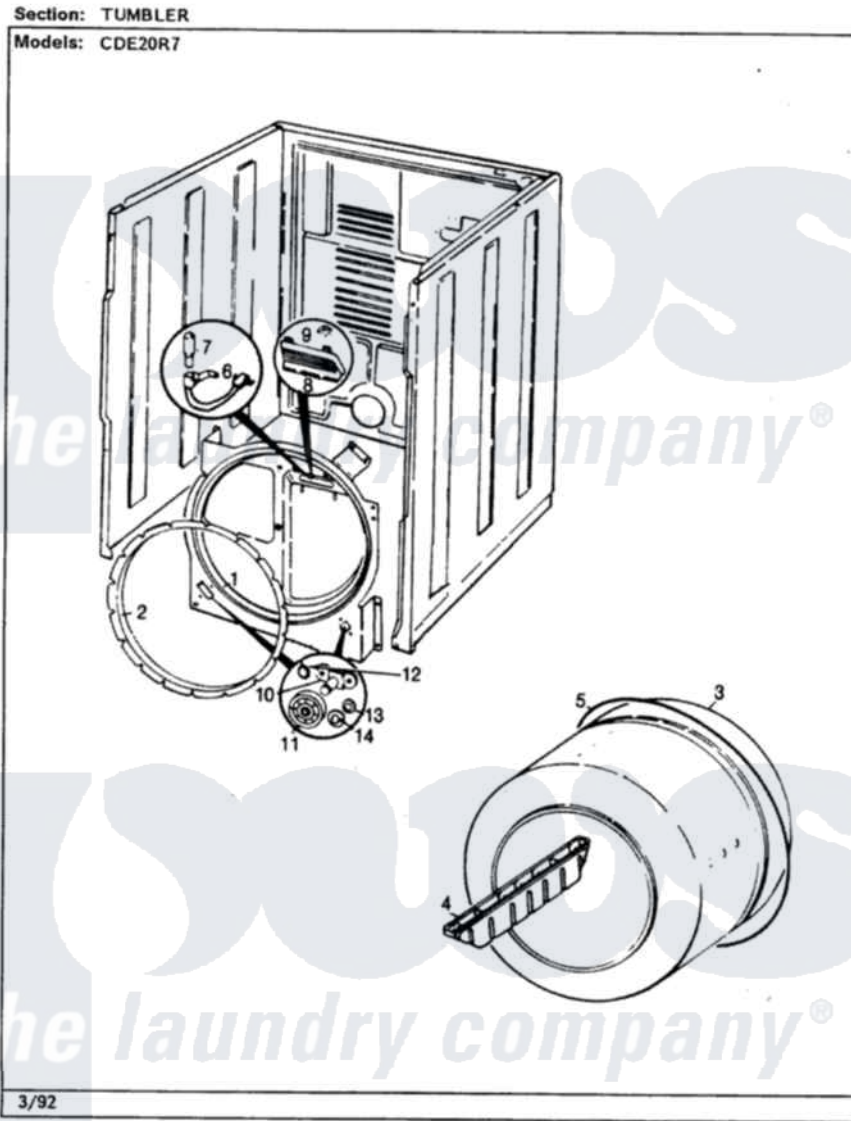

Crosley CDE20R7W 06 - TUMBLER (REV. A-B)

Crosley [Residential Crosley CDE20R7W Dryer Parts](#) Parts Diagram 06 - TUMBLER (REV. A-B)
Click on the part number to view part

| Item | Original Part Number | Replaced By | Status | Part Description |
|------|-------------------------|--------------------------|---------------|--------------------------------|
| 1 | 25-7733 | 681414 | | Screw, 10AB X 1/2 |
| " | 53-1708 | LA-1054 | | Dryer Bulkhead Kit |
| 2 | 53-0282 | 31001637 | | Seal Assembly, Cylinder Front |
| 3 | 53-1250 | | | Cylinder |
| 4 | 25-7759 | 3196164 | | Screw |
| " | 53-0117 | | Not Available | BAFFLE, GRAY |
| 5 | 53-1512 | | Not Available | BELT, DRIVE |
| 6 | W10124350 | | Not Available | NOT REQUIRED PART OR SEE NOTE |
| 7 | W10124350 | | Not Available | NOT REQUIRED PART OR SEE NOTE |
| 8 | W10124350 | | Not Available | NOT REQUIRED PART OR SEE NOTE |
| 9 | W10124350 | | Not Available | NOT REQUIRED PART OR SEE NOTE |
| " | LA-1006 | | | Glide Kit, Tumbler |
| 10 | 25-7101 | 3351614 | | Screw, Gearcase Cover Mounting |

| | | | |
|----|-------------------------|--------------------------|--------------------------------|
| " | 53-0197 | | Support Assembly-Cylinder Rear |
| 11 | 53-0642 | 31001096 | Roller |
| 12 | 25-7813 | | Spacer |
| 13 | 25-7814 | | Washer |
| 14 | LA-1008 | | Rr Roller Kit |
| " | 25-7854 | | Ring, Retaining |