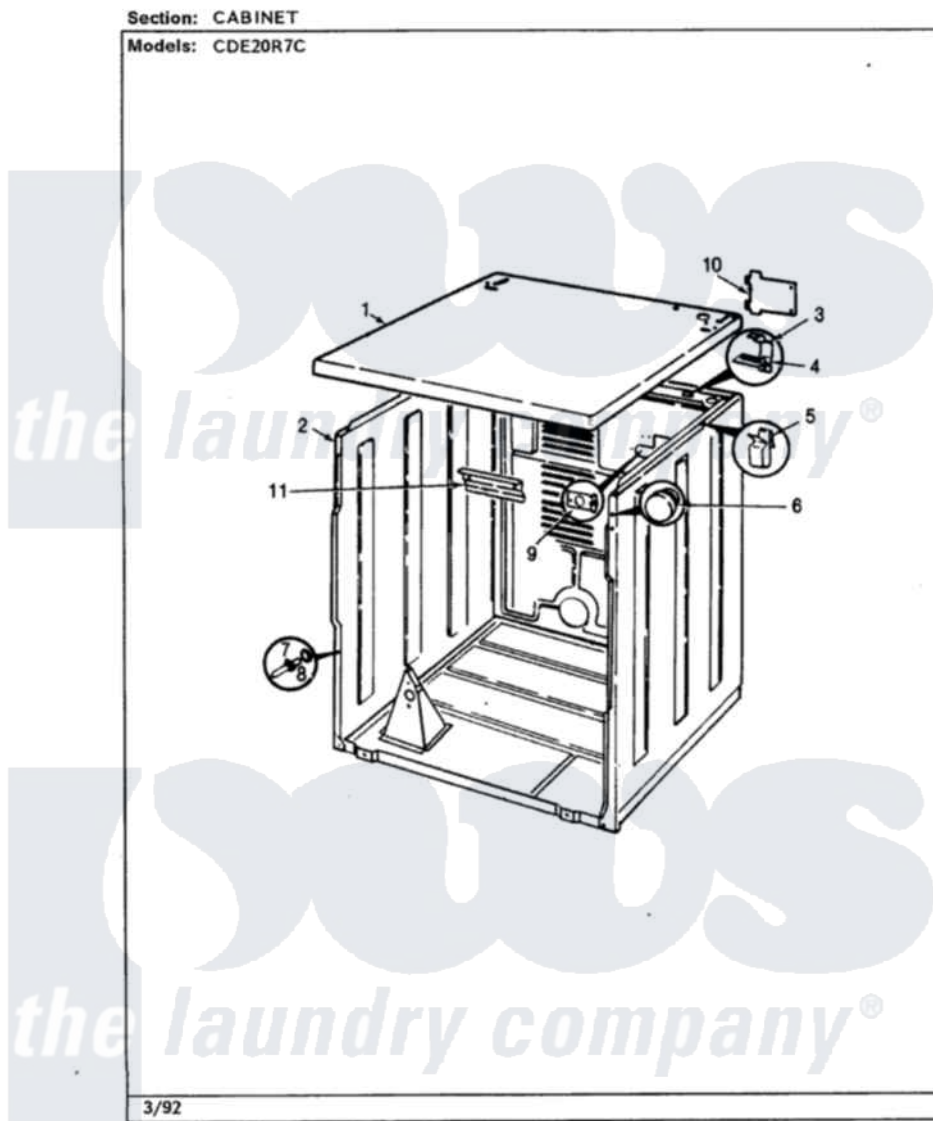

Crosley CDE20R7WC 01 - CABINET (ORIG. REV. B)

Crosley Residential Crosley CDE20R7WC Dryer Parts Parts Diagram 01 - CABINET (ORIG. REV. B)
Click on the part number to view part

Item	Original Part Number	Replaced By	Status	Part Description
1	53-1711		Not Available	CABINET TOP (DRYER)
2	53-0687	31001714		Cabinet And Base Assembly
3	63-5712			Hinge, Cabinet Top
4	33-0930			Pad, Top Hinge
"	25-3092	90767		Screw, 8A X 3/8 HeX Washer Head Tapping
5	25-3034			Clip, Wiring
6	33-2653			Bumper, Cabinet
7	63-6148	53-0643		Pin, Locator
8	53-0200			Sleeve, Locator Pin
"	25-0224	3400029		Nut, Adapter Plate
9	53-0135		Not Available	SUPPORT, POWER CORD
10	53-0284			Cover, Terminal
"	25-7857	90767		Screw, 8A X 3/8 HeX Washer Head Tapping
11	53-0133			Shield, Heat
"	25-3457			Screw, Sems