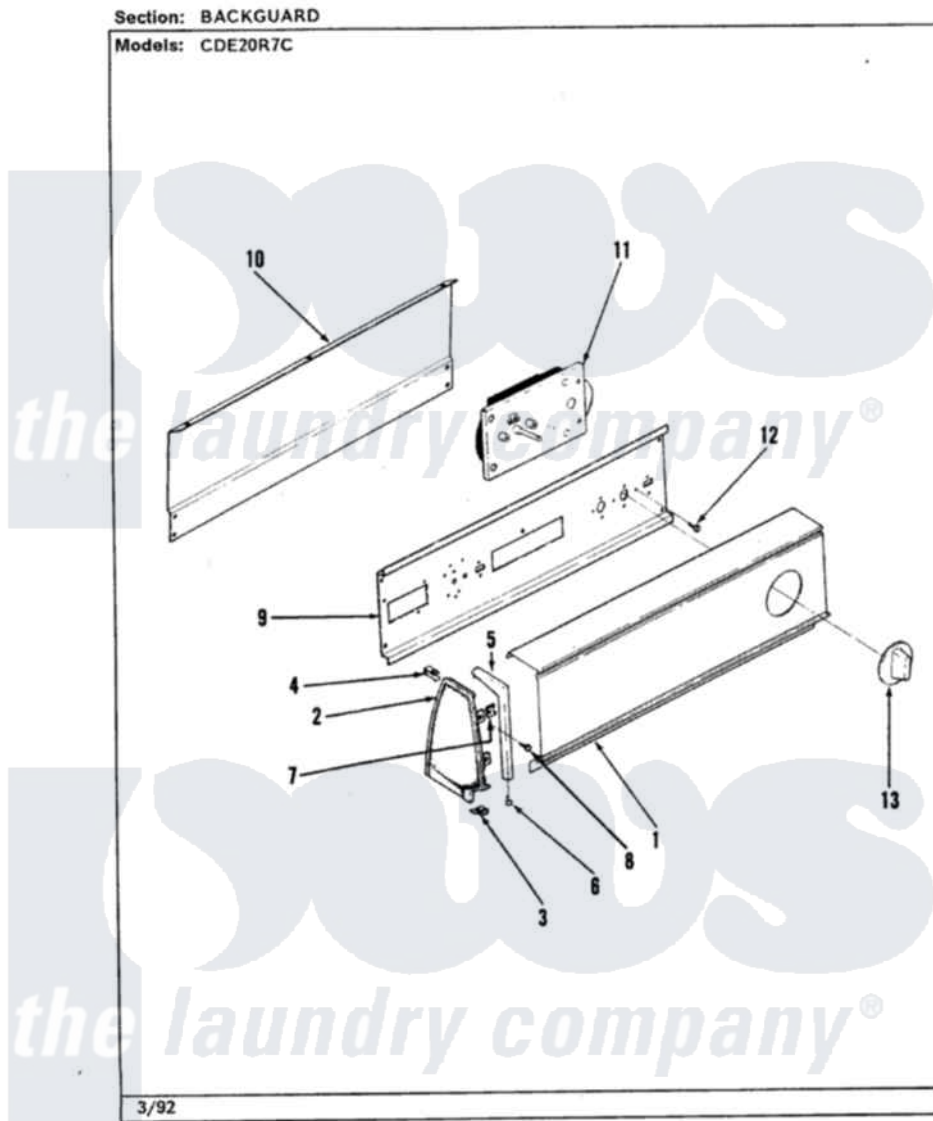

Crosley CDE20R7WC 02 - CONTROL PANEL (ORIG. REV. B)

Crosley Residential Crosley CDE20R7WC Dryer Parts Parts Diagram 02 - CONTROL PANEL (ORIG. REV. B)
Click on the part number to view part

Item	Original Part Number	Replaced By	Status	Part Description
1	53-1925		Not Available	CONTROL PANEL
2	35-2488	21001452		Cap- End
"	25-7649	910187		Screw
"	25-7702			Speedclip, End Cap To Control Panel
"	35-2487	21001451		Cap- End
3	25-7851			Speedclip, End Cap To Top
"	25-7697	25-2219		Screw
4	25-7435	33002917		Screw, No.10-16
5	53-0278		Not Available	TRIM, END CAP (LT)
"	53-0277		Not Available	TRIM, END CAP (RT)
6	25-7760			Screw
7	25-7025	25-7748		Clip
8	25-3092	90767		Screw, 8A X 3/8 HeX Washer Head Tapping
9	53-1676			Shield, Control
10	35-2688	21001460		Shield, Rear

11	63-6743	31001484		Resistor Assembly
"	53-0635		Not Available	TIMER MOTOR
"	53-1303		Not Available	TIMER
"	53-1758			Timer
12	25-0205	216412		Screw, Bracket To Timer
"	25-7435	33002917		Screw, No.10-16
13	53-1639			Buzzer Assembly
"	53-0653	31001219		Knob Ski
"	25-3092	90767		Screw, 8A X 3/8 HeX Washer Head Tapping
NI	53-1926-1		Not Available	MANUAL, USE & CARE