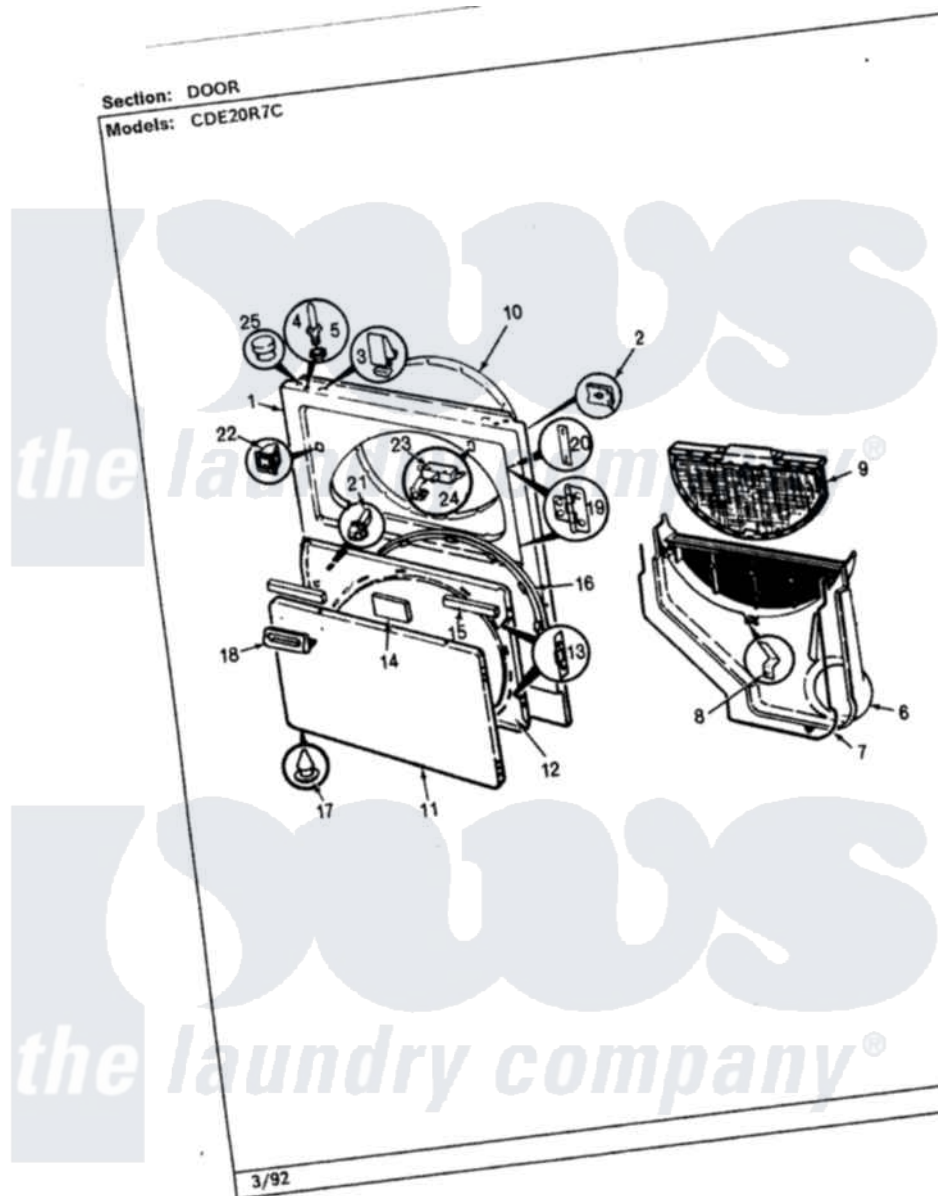

Crosley CDE20R7WC 03 - DOOR (ORIG. REV. B)

Crosley [Residential Crosley CDE20R7WC Dryer Parts](#) Parts Diagram 03 - DOOR (ORIG. REV. B)
 Click on the part number to view part

Item	Original Part Number	Replaced By	Status	Part Description
1	53-0726	31001771		Panel, Front
2	25-7817		Not Available	CLIP, U-TYPE
"	25-7820	489478		Screw, 8 X 1/2
3	25-7220			Clip, Cabinet Top
4	63-6148	53-0643		Pin, Locator
5	25-0224	3400029		Nut, Adapter Plate
"	53-0200			Sleeve, Locator Pin
6	25-7810	415013-35		Screw
"	53-1299	12001324		Duct Kit, Collector
7	53-0204			Seal
8	53-0123			Clip
9	53-0918			Filter, Lint
10	53-0282	31001637		Seal Assembly, Cylinder Front
11	53-0154			Panel, Outer Door
"	53-0154-24			Panel, Outer Door
12	53-0912		Not Available	PANEL, INNER DOOR (WHT)

13	53-0119		Clip, Hinge
14	53-0251	53-1490	Door Pad
15	53-0252	53-1491	Door Pad
16	53-0112	31001529	Seal, Door
"	25-7770	3196169	Screw, Element
17	25-3534	25-7889	Plug Button
18	53-0928	53-0927	Handle, Door
"	25-7810	415013-35	Screw
19	53-0122	53-1492	Hinge, Dryer Door
20	LA-1003		Door Catch Kit
"	53-0121	Not Available	TWIN NUT
"	25-7809		Screw, No.6-20 1/2 Flthd Torx
21	73-0033	LA-1003	Door Catch Kit
22	25-7828	489483	Screw 10-32 X 1/2
"	53-0187	LA-1003	Door Catch Kit
23	53-0147	53-0148	Switch, Door
24	63-5990	31001319	Clip, Switch
25	33-2653		Bumper, Cabinet