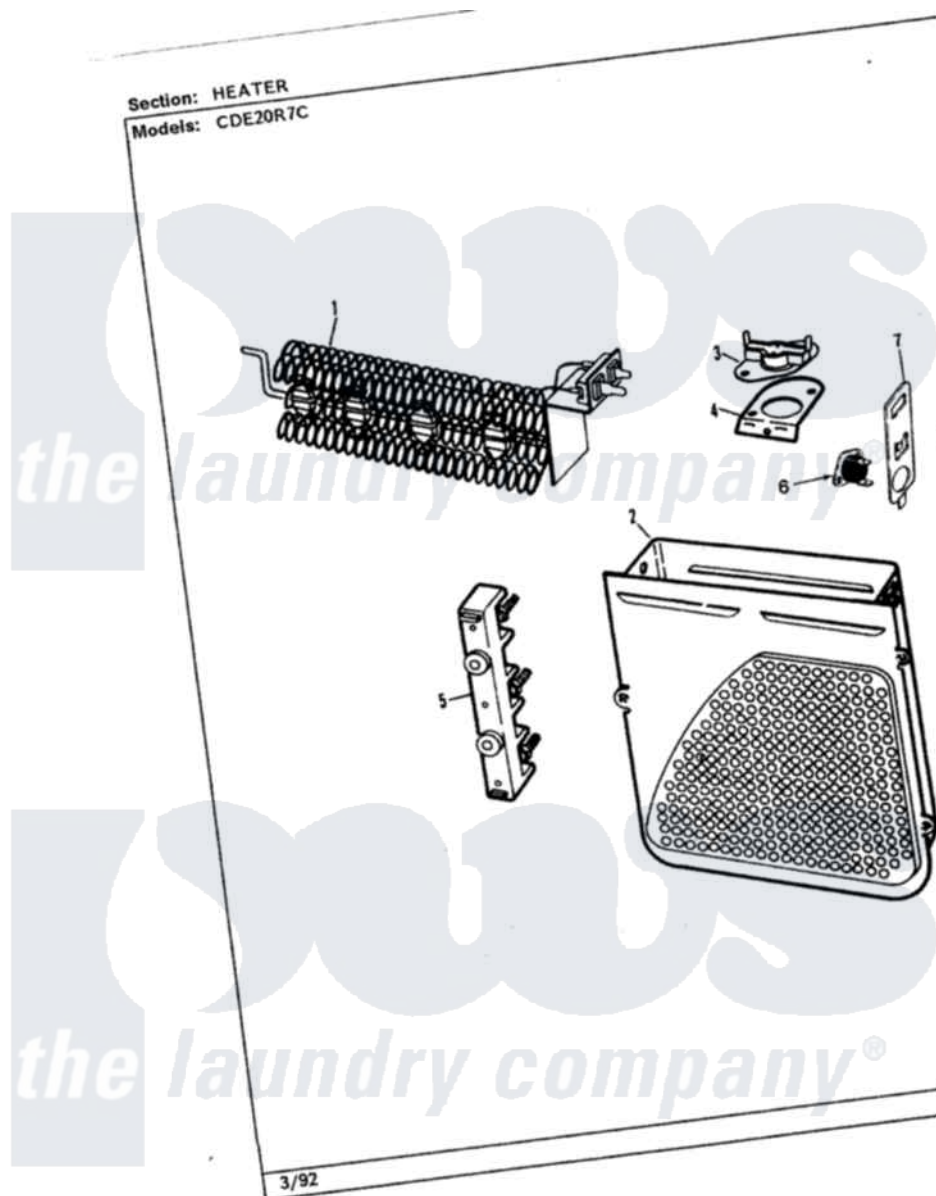

Crosley CDE20R7WC 04 - HEATER (ORIG. REV. B)

Crosley Residential Crosley CDE20R7WC Dryer Parts Parts Diagram 04 - HEATER (ORIG. REV. B)

Click on the part number to view part

| Item | Original Part Number | Replaced By | Status | Part Description |
|------|-------------------------|---------------------------|---------------|---------------------------|
| 1 | 25-7863 | | | Screw |
| " | 53-0920 | LA-1044 | | Element |
| 2 | 25-7819 | M0217225 | | Screw |
| " | 53-1232 | | | Heater Housing Assembly |
| 3 | 53-1493 | | | Thermostat |
| " | 25-3083 | 212951 | | Screw, No.6-32 X 1/4 Inch |
| 4 | 53-0285 | | | Bracket, Thermostat |
| " | 25-7741 | W10116760 | | Screw |
| 5 | 53-0166 | 53-1518 | | Block, Terminal |
| " | 25-0027 | 112432 | | Nut |
| " | 25-6124 | | Not Available | NUT |
| " | 25-3123 | | Not Available | WASHER, CUP |
| " | 25-3122 | | | Washer, Flat |
| " | 25-7803 | 3400074 | | Screw |
| 6 | LA-1053 | | | Fuse Kit, Thermal |
| 7 | 53-1181 | | | Bracket, Thermal Fuse |