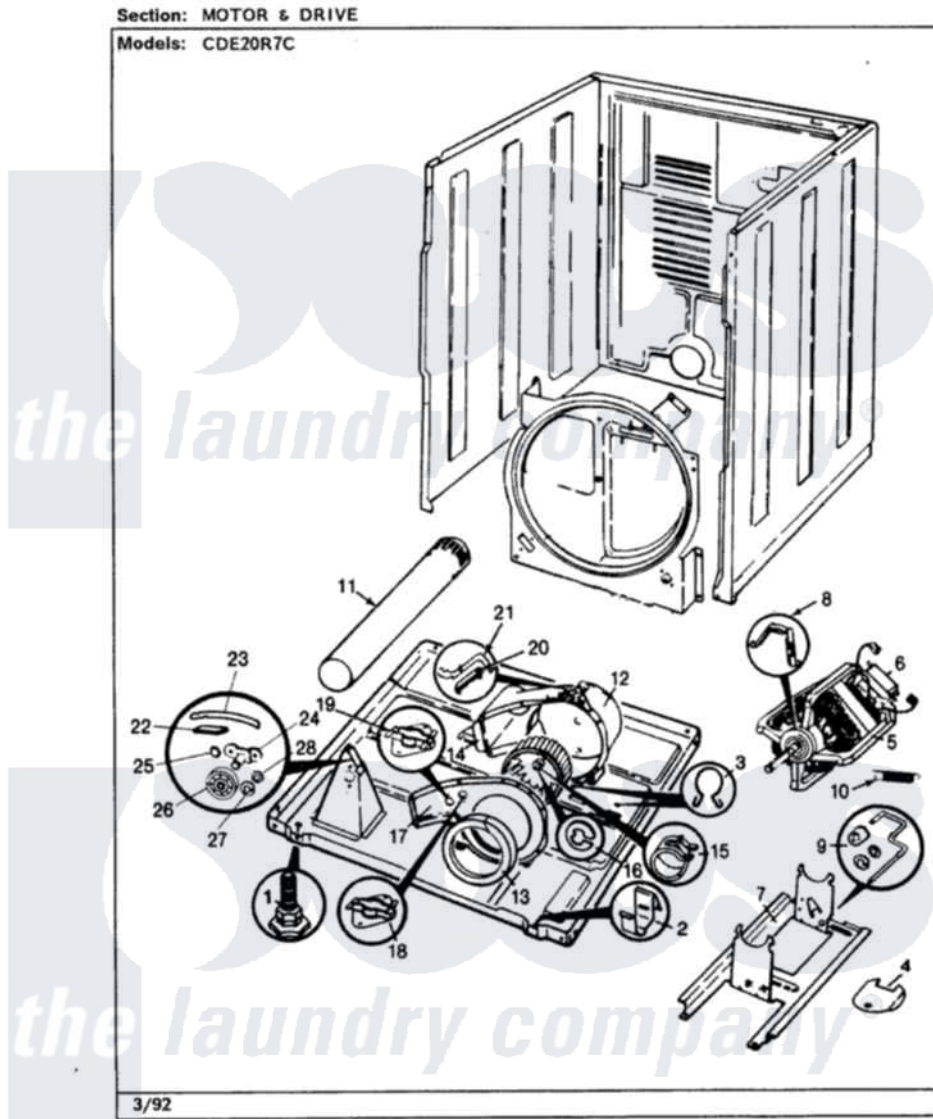

# Crosley CDE20R7WC 05 - MOTOR & DRIVE (ORIG. REV. B)

Crosley [Residential Crosley CDE20R7WC Dryer Parts](#) Parts Diagram 05 - MOTOR & DRIVE (ORIG. REV. B)  
Click on the part number to view part

Item	Original Part Number	Replaced By	Status	Part Description
1	63-5519		Not Available	LEG, LEVELING
2	<a href="#">53-0120</a>			Clip, Front Panel
3	25-7027	<a href="#">16515</a>		Clip
4	25-7741	<a href="#">W10116760</a>		Screw
"	53-0153		Not Available	SHIELD, WIRING
5	53-2275	<a href="#">W10410996</a>		Motor-Drive
"	53-1041	<a href="#">LA-1004</a>		Motor Mtg. Kit
6	53-0693	<a href="#">53-0332</a>		Motor Switch
7	53-0852		Not Available	MOTOR BRACKET
"	25-7811		Not Available	SCREW
"	53-1932	<a href="#">31001570</a>		Bracket, Motor
8	<a href="#">25-7674</a>			Screw
"	53-0214	<a href="#">660658</a>		Clamp, Motor Mounting 343481 685441
9	53-1650		Not Available	IDLER ASSY
"	<a href="#">25-7815</a>			Washer
"	53-1628	<a href="#">31001344</a>		Pulley, Idler