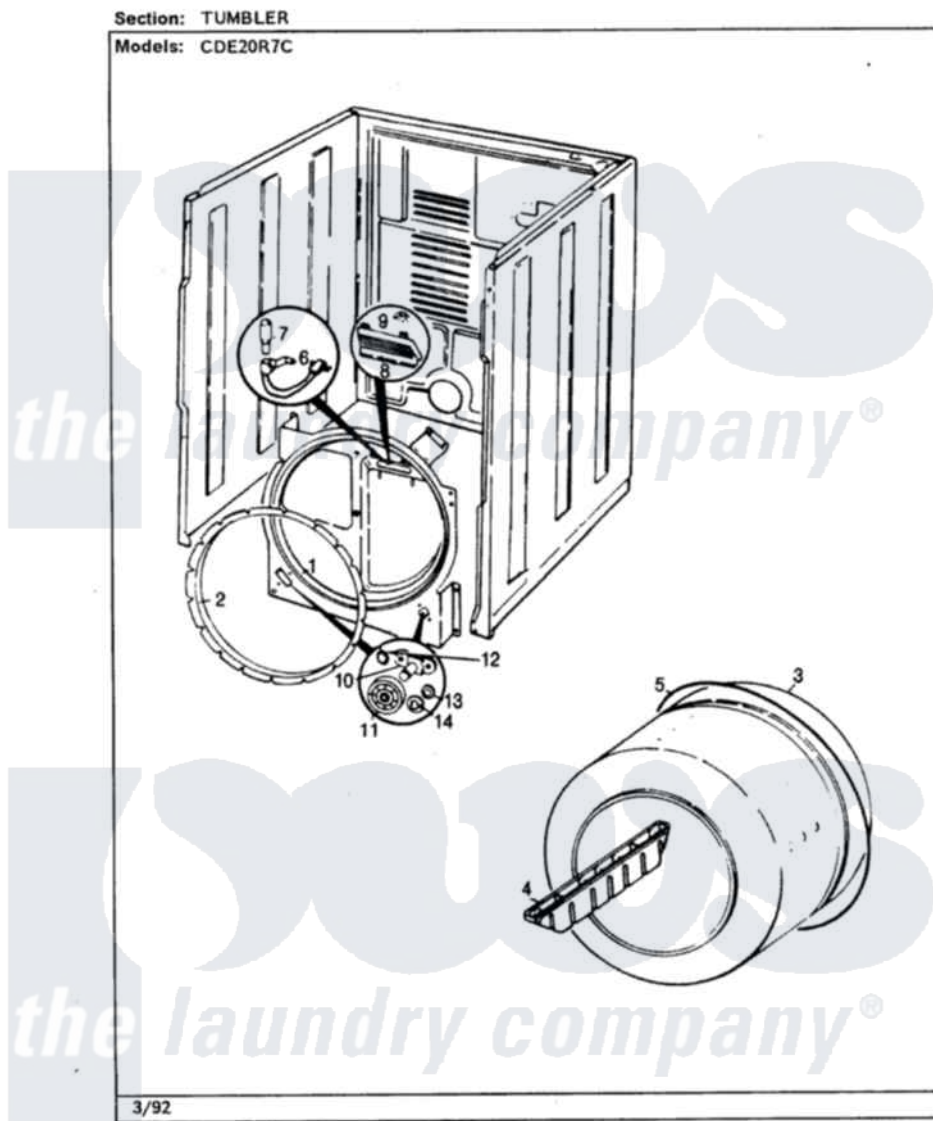

Crosley CDE20R7WC 06 - TUMBLER (ORIG. REV. B)

Crosley [Residential Crosley CDE20R7WC Dryer Parts](#) Parts Diagram 06 - TUMBLER (ORIG. REV. B)
Click on the part number to view part

Item	Original Part Number	Replaced By	Status	Part Description
1	53-1708	LA-1054		Dryer Bulkhead Kit
2	53-0282	31001637		Seal Assembly, Cylinder Front
3	53-1250			Cylinder
4	53-0117		Not Available	BAFFLE, GRAY
"	25-7759	3196164		Screw
5	53-1512		Not Available	BELT, DRIVE
6	W10124350		Not Available	NOT REQUIRED PART OR SEE NOTE
7	W10124350		Not Available	NOT REQUIRED PART OR SEE NOTE
8	W10124350		Not Available	NOT REQUIRED PART OR SEE NOTE
9	LA-1006			Glide Kit, Tumbler
"	W10124350		Not Available	NOT REQUIRED PART OR SEE NOTE
10	53-0197			Support Assembly-Cylinder Rear
"	25-7101	3351614		Screw, Gearcase Cover Mounting

11	53-0642	31001096	Roller
12	25-7813		Spacer
13	25-7814		Washer
14	LA-1008		Rr Roller Kit
"	25-7854		Ring, Retaining