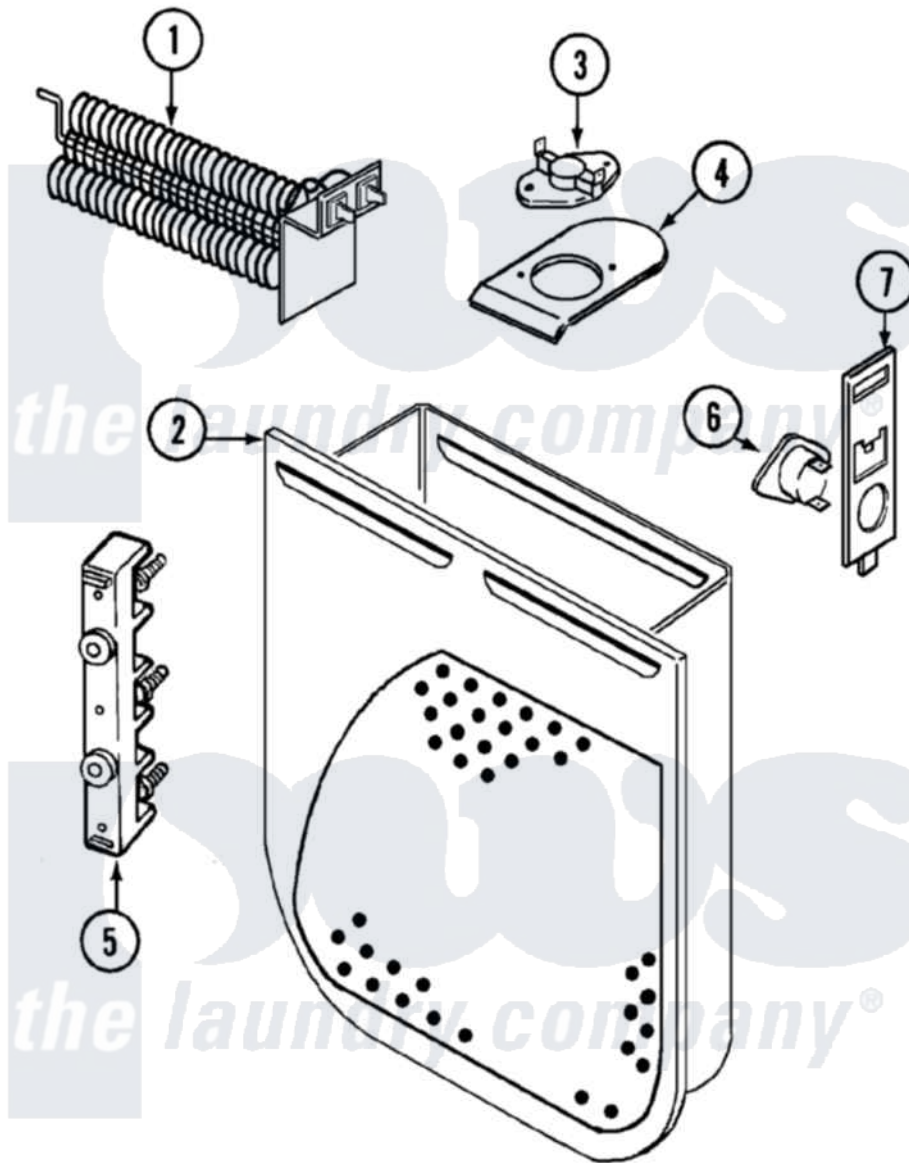

# Crosley CDE20T6A 01 - HEATER

Crosley [Residential Crosley CDE20T6A Dryer Parts](#) Parts Diagram 01 - HEATER  
 Click on the part number to view part

Item	Original Part Number	Replaced By	Status	Part Description
1	<a href="#">25-7863</a>			Screw
"	53-1641	<a href="#">LA-1044</a>		Element
2	25-7819	<a href="#">M0217225</a>		Screw
"	<a href="#">53-1232</a>			Heater Housing Assembly
3	<a href="#">53-0771</a>			Thermostat, Hi-Limit
"	25-3083	<a href="#">212951</a>		Screw, No.6-32 X 1/4 Inch
4	25-7741	<a href="#">W10116760</a>		Screw
"	<a href="#">53-0285</a>			Bracket, Thermostat
5	53-0965		Not Available	STRAP, GROUND
"	<a href="#">53-1518</a>			Block, Terminal
"	25-0027	<a href="#">112432</a>		Nut
"	25-7803	<a href="#">3400074</a>		Screw
"	25-6124		Not Available	NUT
"	25-3123		Not Available	WASHER, CUP
"	<a href="#">25-3122</a>			Washer, Flat
6	<a href="#">53-1182</a>			Fuse, Thermal