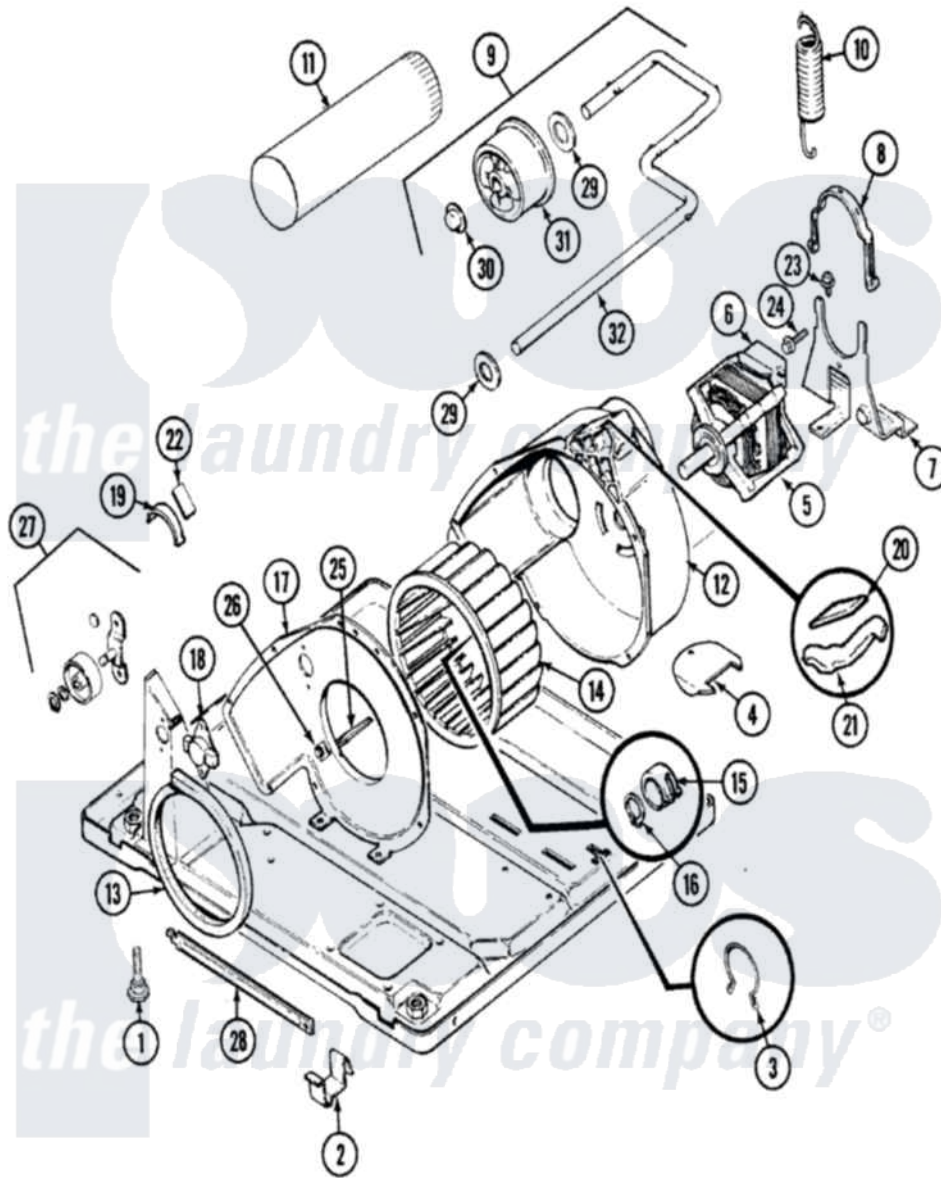

# Crosley CDE20T6A 02 - MOTOR & DRIVE

Crosley [Residential Crosley CDE20T6A Dryer Parts](#) Parts Diagram 02 - MOTOR & DRIVE  
 Click on the part number to view part

Item	Original Part Number	Replaced By	Status	Part Description
1	63-5519		Not Available	LEG, LEVELING
2	<a href="#">53-0120</a>			Clip, Front Panel
3	25-7027	<a href="#">16515</a>		Clip
4	25-7741	<a href="#">W10116760</a>		Screw
"	<a href="#">53-1921</a>			Shield, Wiring
5	53-2275	<a href="#">W10410996</a>		Motor-Drve
"	31001015	<a href="#">W10410996</a>		Motor-Drve
6	53-0693	<a href="#">53-0332</a>		Motor Switch
7	25-7811		Not Available	SCREW
"	53-1932	<a href="#">31001570</a>		Bracket, Motor
8	53-0214	<a href="#">660658</a>		Clamp, Motor Mounting 343481 685441
9	<a href="#">53-2287</a>			Idler Assembly
10	53-2209	<a href="#">31001465</a>		Spring, Idler
11	<a href="#">53-0134</a>			Duct, Exhaust
"	25-2134	<a href="#">W10116760</a>		Screw
12	<a href="#">53-1801</a>			Housing, Blower