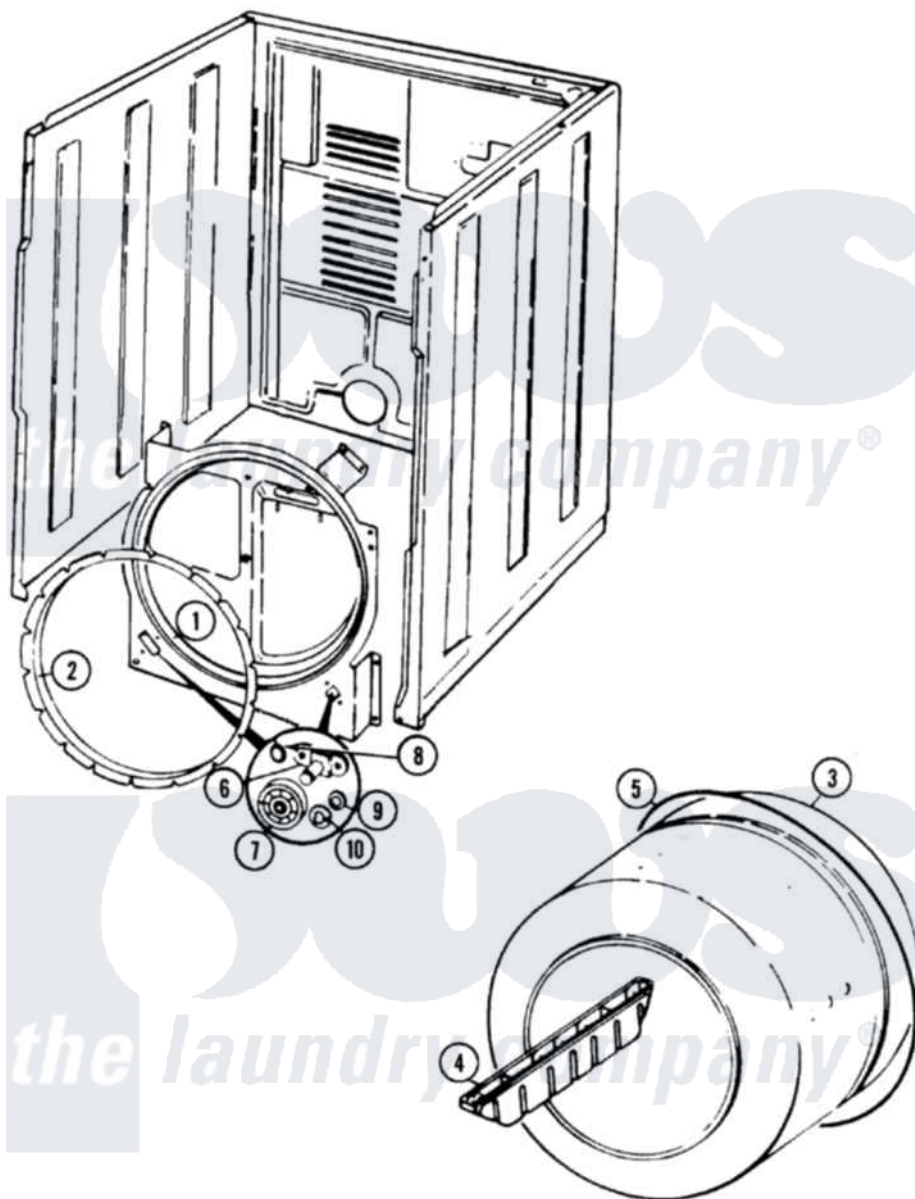

# Crosley CDE20T6A 03 - TUMBLER

Crosley [Residential Crosley CDE20T6A Dryer Parts](#) Parts Diagram 03 - TUMBLER  
 Click on the part number to view part

Item	Original Part Number	Replaced By	Status	Part Description
1	53-1703	<a href="#">LA-1054</a>		Dryer Bulkhead Kit
"	25-7733	<a href="#">681414</a>		Screw, 10AB X 1/2
2	53-0281	<a href="#">31001747</a>		Seal Assembly
3	53-0178	<a href="#">53-1250</a>		Cylinder
4	53-0117		Not Available	BAFFLE, GRAY
"	25-7759	<a href="#">3196164</a>		Screw
5	53-1589	<a href="#">341241</a>		Belt
6	<a href="#">53-0197</a>			Support Assembly-Cylinder Rear
"	25-7101	<a href="#">3351614</a>		Screw, Gearcase Cover Mounting
7	53-1578	<a href="#">31001096</a>		Roller
8	<a href="#">25-7813</a>			Spacer
9	<a href="#">25-7814</a>			Washer
10	<a href="#">LA-1008</a>			Rr Roller Kit
"	<a href="#">25-7854</a>			Ring, Retaining