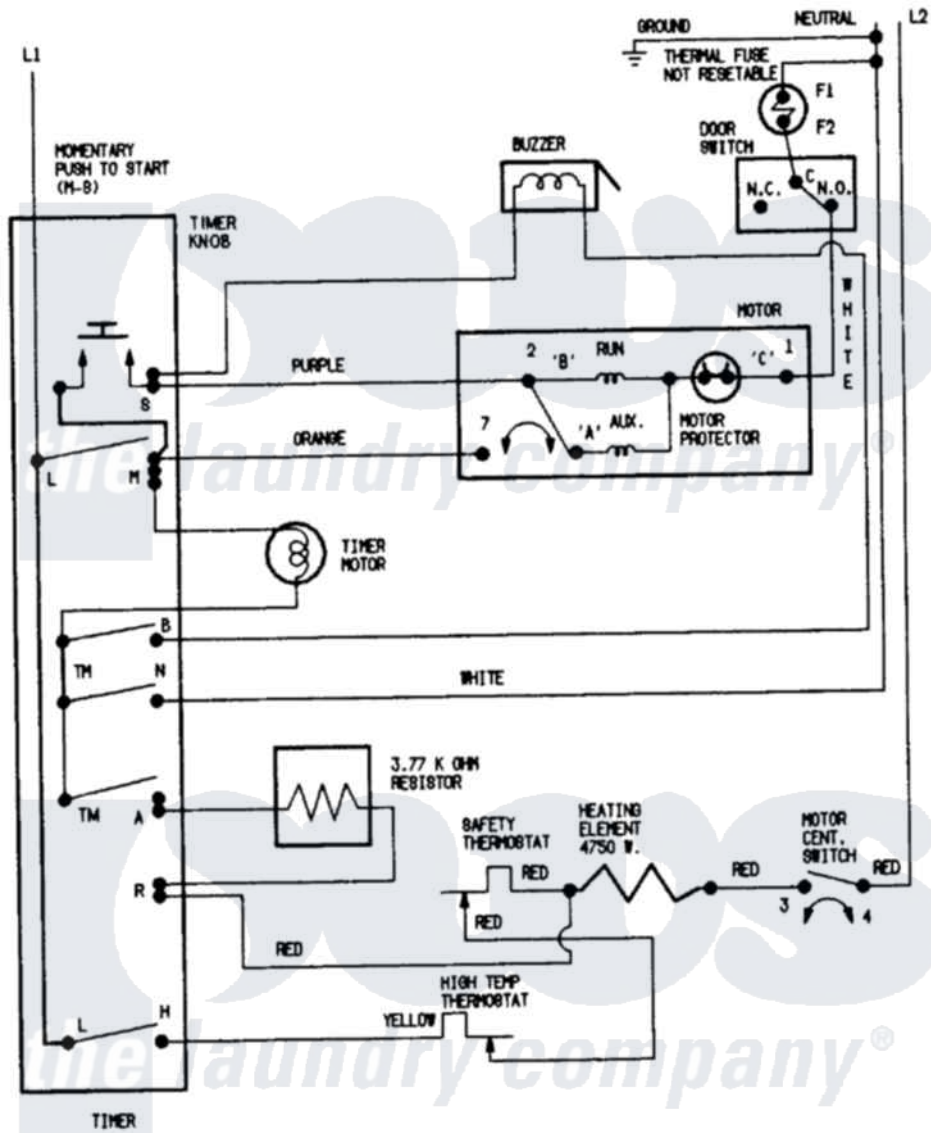

# Crosley CDE20T6A 04 - WIRING INFORMATION

CONNECT DRYER TO 120/240 V.A.C., 60 HZ. INDIVIDUAL BRANCH CIRCUIT PROTECTED BY MAXIMUM 30 A. FUSES. ALWAYS GIVE THE SERIAL & MODEL NUMBERS WHEN WRITING ABOUT THIS DRYER OR ORDERING PARTS

[Crosley Residential Crosley CDE20T6A Dryer Parts](#) Parts Diagram 04 - WIRING INFORMATION  
 Click on the part number to view part

Item	Original Part Number	Replaced By	Status	Part Description
NI	15001202		Not Available	WIRING INFORMATION