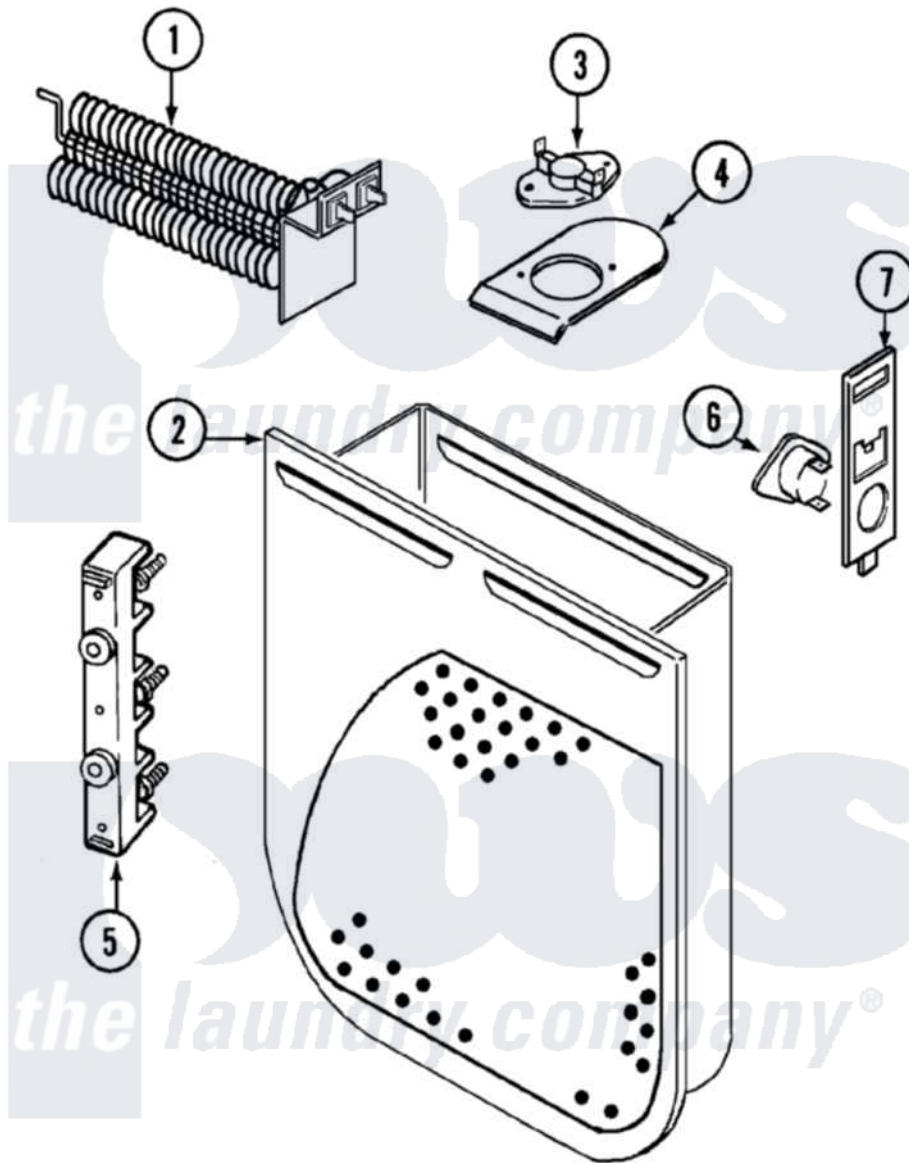

Crosley CDE20T6AC 01 - HEATER

Crosley [Residential Crosley CDE20T6AC Dryer Parts](#) Parts Diagram 01 - HEATER
 Click on the part number to view part

Item	Original Part Number	Replaced By	Status	Part Description
1	25-7863			Screw
"	53-1641	LA-1044		Element
2	25-7819	M0217225		Screw
"	53-1232			Heater Housing Assembly
3	53-1493			Thermostat
"	53-0771			Thermostat, Hi-Limit
"	25-3083	212951		Screw, No.6-32 X 1/4 Inch
4	25-7741	W10116760		Screw
"	53-0285			Bracket, Thermostat
5	53-0965		Not Available	STRAP, GROUND
"	53-1518			Block, Terminal
"	25-0027	112432		Nut
"	25-7803	3400074		Screw
"	25-6124		Not Available	NUT
"	25-3123		Not Available	WASHER, CUP
"	25-3122			Washer, Flat