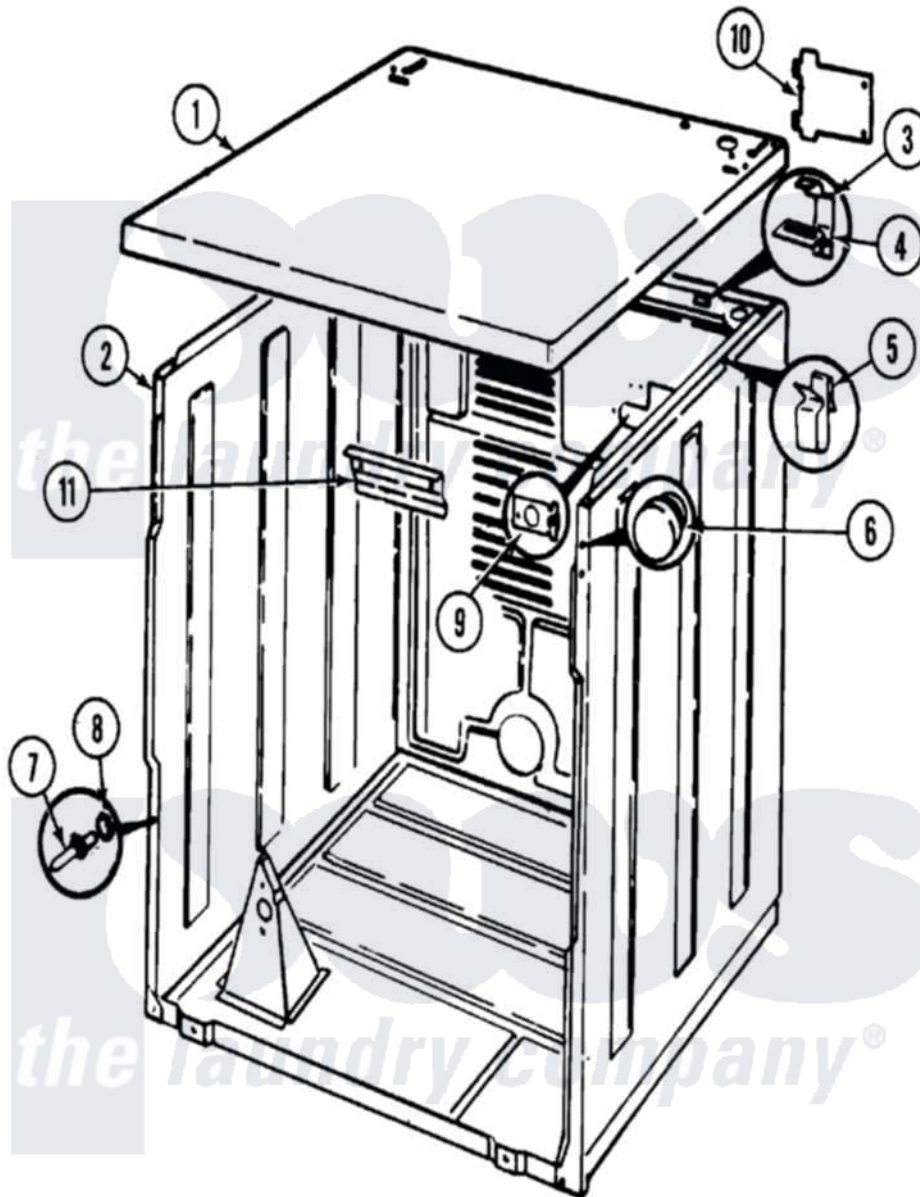

Crosley CDE20T6W 01 - CABINET

Crosley [Residential Crosley CDE20T6W Dryer Parts](#) Parts Diagram 01 - CABINET
 Click on the part number to view part

Item	Original Part Number	Replaced By	Status	Part Description
1	53-2435		Not Available	TOP, CABINET
2	53-2559	31001714		Cabinet And Base Assembly
3	63-5712			Hinge, Cabinet Top
4	25-3092	90767		Screw, 8A X 3/8 HeX Washer Head Tapping
"	33-0930			Pad, Top Hinge
5	25-3034			Clip, Wiring
6	33-2653			Bumper, Cabinet
7	53-0643			Pin, Locator
8	53-0200			Sleeve, Locator Pin
"	25-0224	3400029		Nut, Adapter Plate
9	25-7828	489483		Screw 10-32 X 1/2
"	53-0135		Not Available	SUPPORT, POWER CORD
10	25-7857	90767		Screw, 8A X 3/8 HeX Washer Head Tapping
"	53-0284			Cover, Terminal
11	25-3457			Screw, Sems