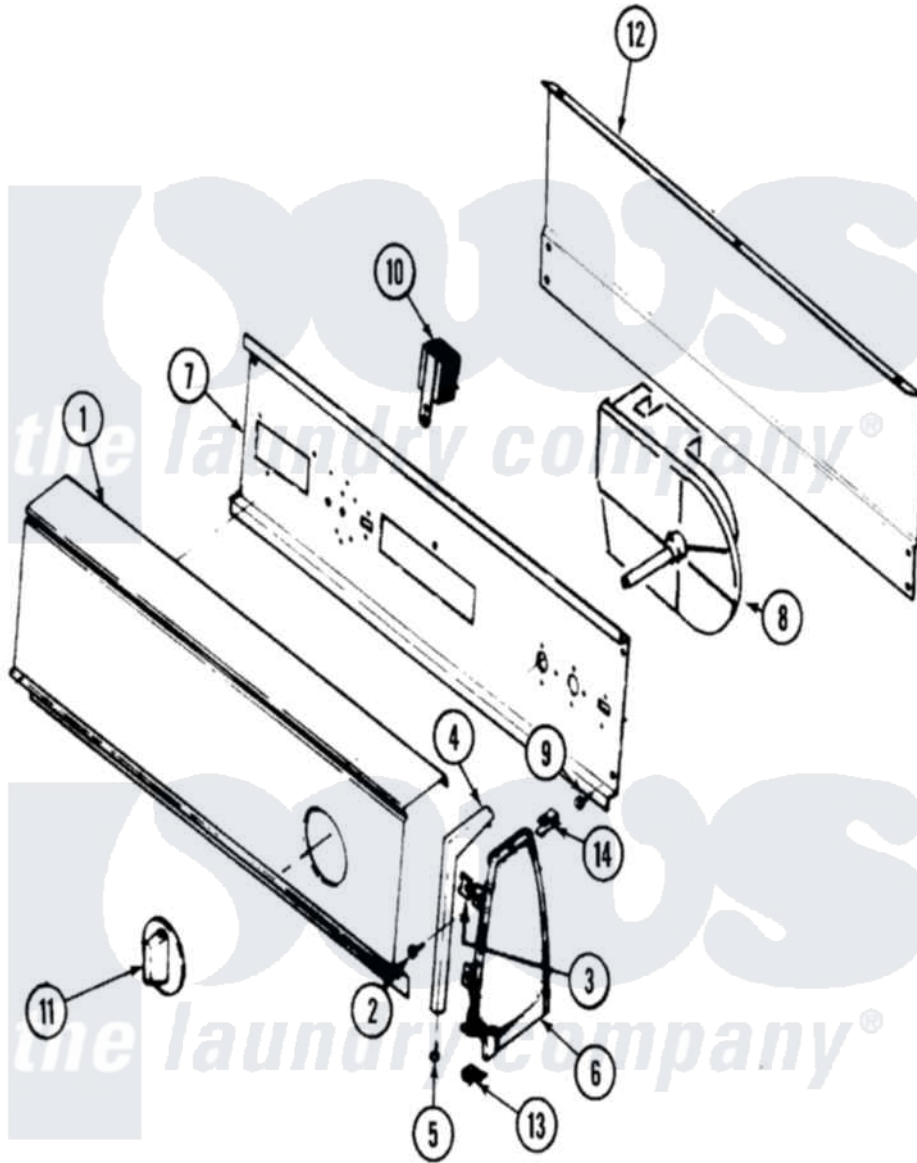

Crosley CDE20T6W 02 - CONTROL PANEL

Crosley [Residential Crosley CDE20T6W Dryer Parts](#) Parts Diagram 02 - CONTROL PANEL
 Click on the part number to view part

Item	Original Part Number	Replaced By	Status	Part Description
1	25-3457			Screw, Sems
"	31001157		Not Available	PANEL, CONTROL (WHT)
2	25-7793			Screw
3	25-7702			Speedclip, End Cap To Control Panel
4	53-0278		Not Available	TRIM, END CAP (LT)
"	53-0277		Not Available	TRIM, END CAP (RT)
5	25-7760			Screw
6	35-2488	21001452		Cap- End
"	35-2487	21001451		Cap- End
7	53-1676			Shield, Control
"	25-3092	90767		Screw, 8A X 3/8 HeX Washer Head Tapping
"	53-2504	31001193		Pad, Shield
8	53-1758			Timer
"	63-6743	31001484		Resistor Assembly
9	25-7435	33002917		Screw, No.10-16

10	53-1639		Buzzer Assembly
"	25-3092	90767	Screw, 8A X 3/8 HeX Washer Head Tapping
11	53-2574	Not Available	TIMER KNOB
12	35-2688	21001460	Shield, Rear
"	25-3092	90767	Screw, 8A X 3/8 HeX Washer Head Tapping
"	25-3457		Screw, Sems
13	25-7851		Speedclip, End Cap To Top
"	25-2219		Screw
14	25-7852		Speedclip, Rr Shld To End Cap
NI	16002080	Not Available	GUIDE, QUICK REF - CROSLEY
"	53-2490	Not Available	MANUAL, USE & CARE
"	31001008		Manual, Use And Care