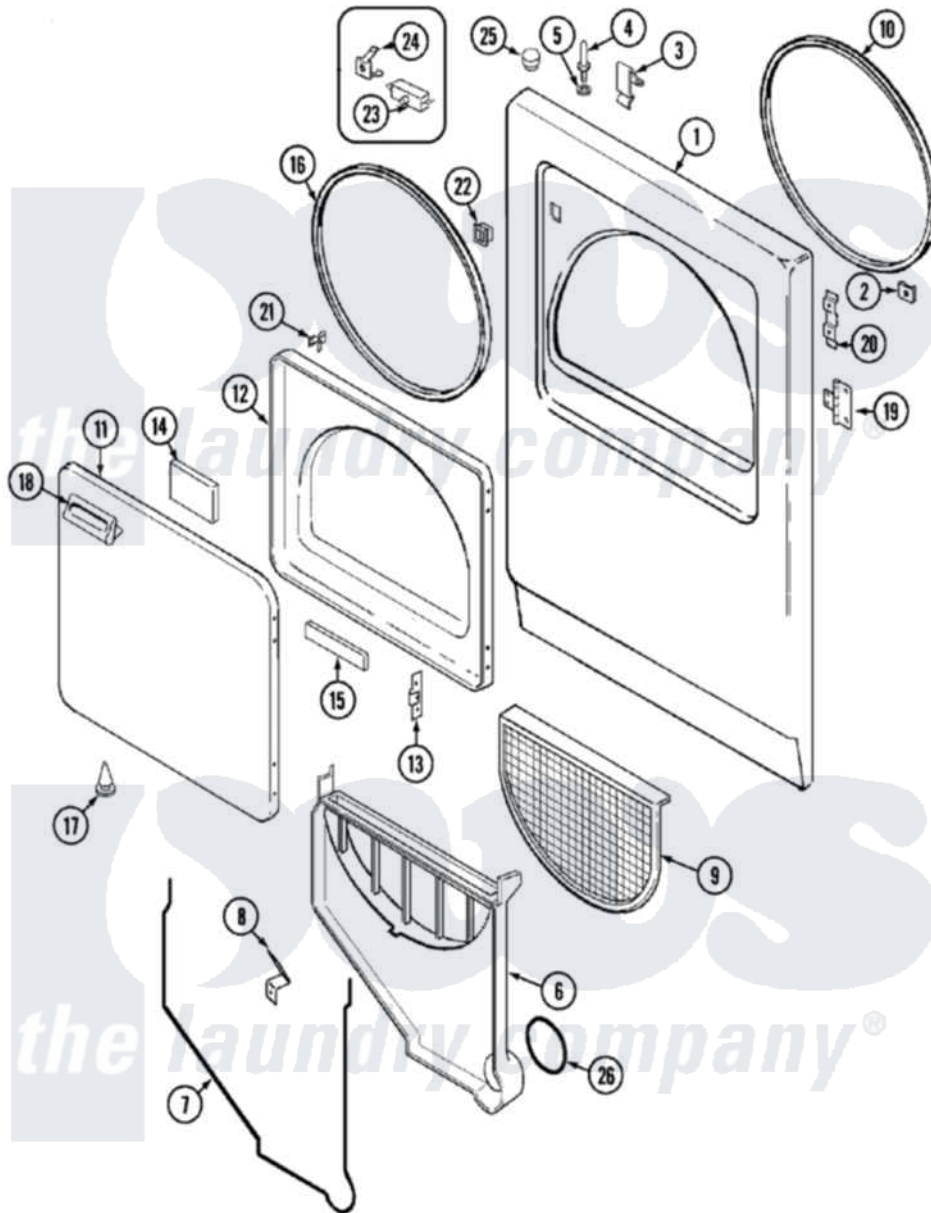

Crosley CDE20T6W 03 - DOOR

Crosley [Residential Crosley CDE20T6W Dryer Parts](#) Parts Diagram 03 - DOOR
 Click on the part number to view part

Item	Original Part Number	Replaced By	Status	Part Description
1	53-0726	31001771		Panel, Front
2	25-7817		Not Available	CLIP, U-TYPE
"	25-7820	489478		Screw, 8 X 1/2
3	25-7220			Clip, Cabinet Top
4	53-0643			Pin, Locator
5	25-0224	3400029		Nut, Adapter Plate
"	53-0200			Sleeve, Locator Pin
6	25-7810	415013-35		Screw
"	53-1299	12001324		Duct Kit, Collector
7	53-0204			Seal
8	53-0123			Clip
9	53-0918			Filter, Lint
10	53-0281	31001747		Seal Assembly
11	53-0154			Panel, Outer Door
12	53-0912		Not Available	PANEL, INNER DOOR (WHT)
13	53-0119			Clip, Hinge

14	53-1490		Door Pad
15	53-1491		Door Pad
16	25-7770	3196169	Screw, Element
"	53-0648	31001529	Seal, Door
17	25-7889		Plug Button
18	53-0927		Handle, Door
"	53-0928	53-0927	Handle, Door
"	25-7810	415013-35	Screw
19	53-1492		Hinge, Dryer Door
"	25-7809		Screw, No.6-20 1/2 Flthd Torx
20	53-0121	Not Available	TWIN NUT
21	LA-1003		Door Catch Kit
"	53-2364	LA-1003	Door Catch Kit
22	25-7828	489483	Screw 10-32 X 1/2
"	53-0187	LA-1003	Door Catch Kit
23	53-0148		Switch, Door
"	LA-1005		Switch Kit
24	63-5990	31001319	Clip, Switch
25	33-2653		Bumper, Cabinet
26	53-0203	12001324	Duct Kit, Collector