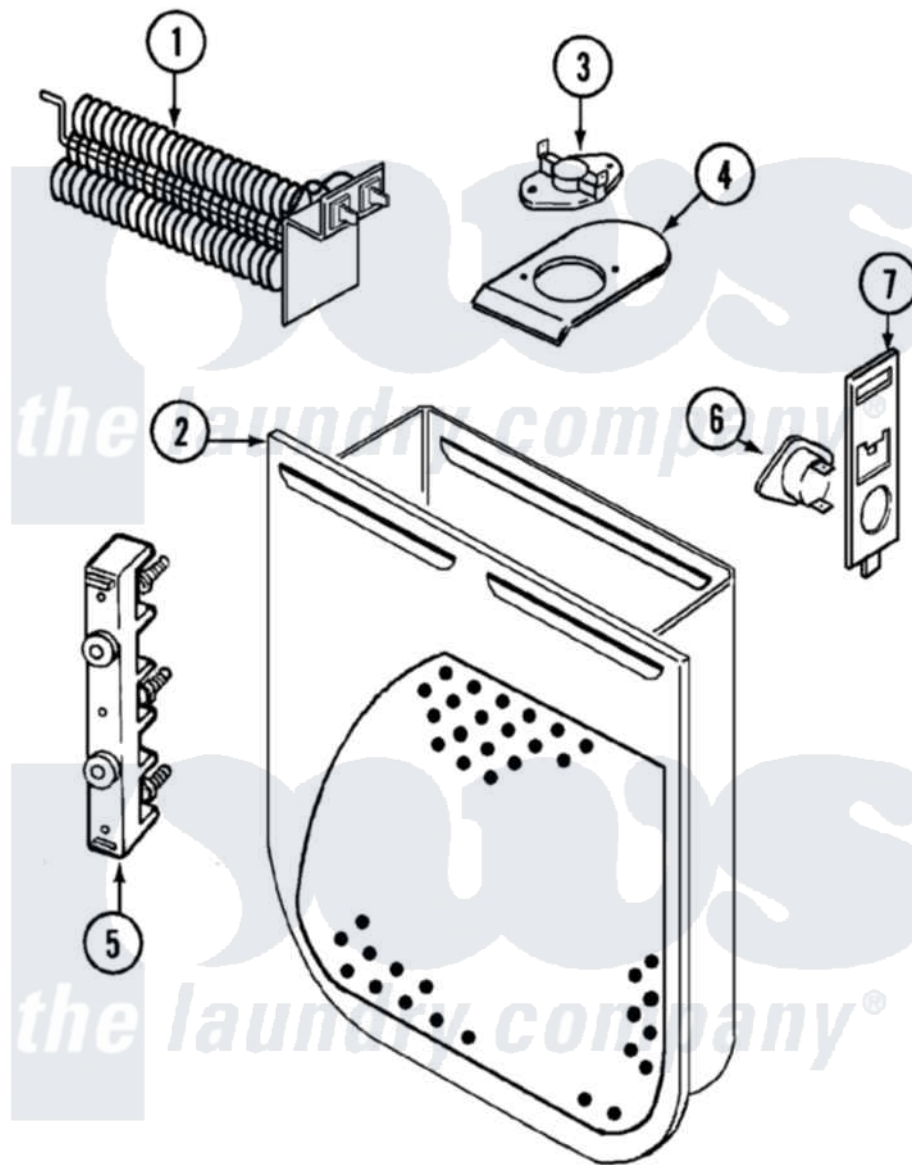

Crosley CDE20T6W 04 - HEATER

Crosley Residential Crosley CDE20T6W Dryer Parts Parts Diagram 04 - HEATER
 Click on the part number to view part

Item	Original Part Number	Replaced By	Status	Part Description
1	25-7863			Screw
"	53-1641	LA-1044		Element
2	25-7819	M0217225		Screw
"	53-1232			Heater Housing Assembly
3	53-0771			Thermostat, Hi-Limit
"	25-3083	212951		Screw, No.6-32 X 1/4 Inch
4	25-7741	W10116760		Screw
"	53-0285			Bracket, Thermostat
5	53-0965		Not Available	STRAP, GROUND
"	53-1518			Block, Terminal
"	25-0027	112432		Nut
"	25-7803	3400074		Screw
"	25-6124		Not Available	NUT
"	25-3123		Not Available	WASHER, CUP
"	25-3122			Washer, Flat
6	53-1182			Fuse, Thermal