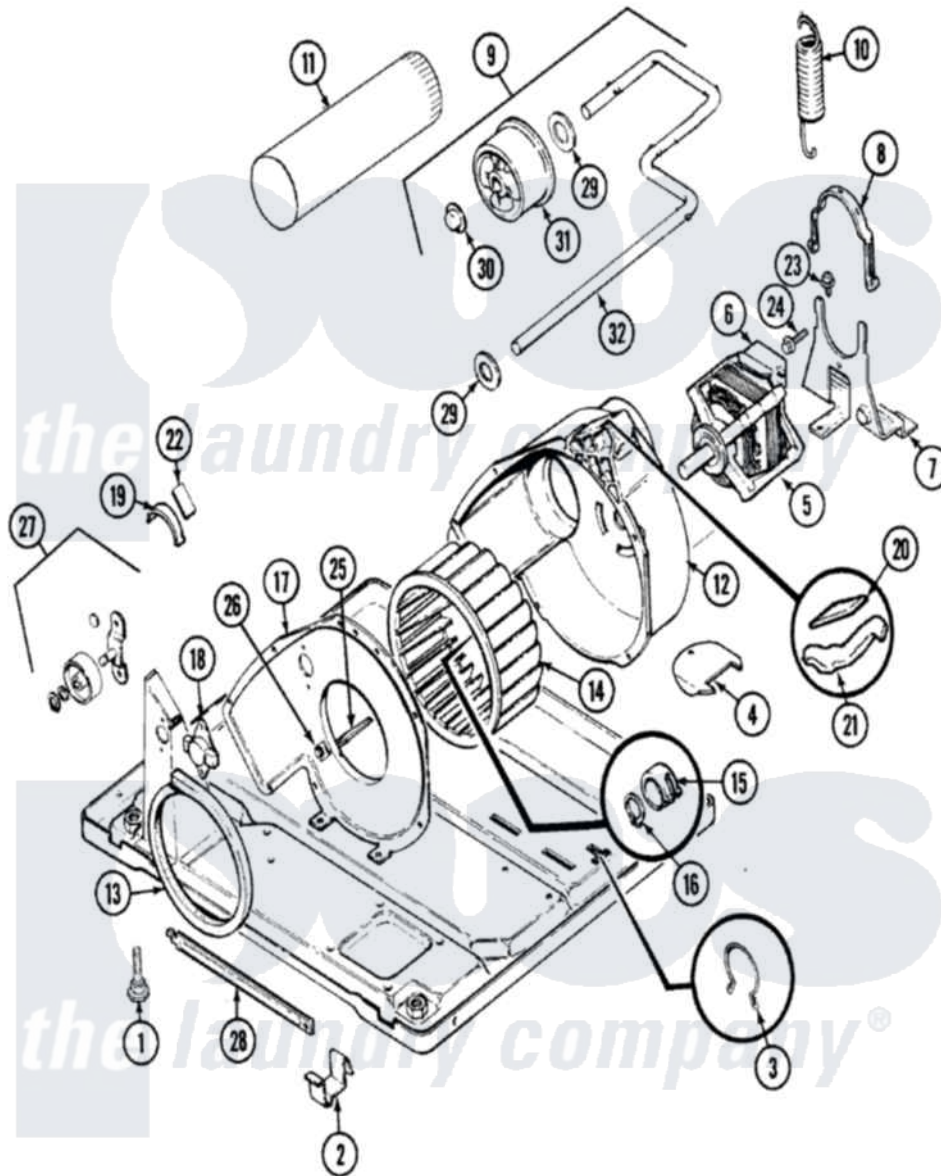

Crosley CDE20T6W 05 - MOTOR & DRIVE

Crosley [Residential Crosley CDE20T6W Dryer Parts](#) Parts Diagram 05 - MOTOR & DRIVE
 Click on the part number to view part

Item	Original Part Number	Replaced By	Status	Part Description
1	63-5519		Not Available	LEG, LEVELING
2	53-0120			Clip, Front Panel
3	25-7027	16515		Clip
4	25-7741	W10116760		Screw
"	53-1921			Shield, Wiring
5	53-2275	W10410996		Motor-Drve
"	31001015	W10410996		Motor-Drve
6	53-0693	53-0332		Motor Switch
7	25-7811		Not Available	SCREW
"	53-1932	31001570		Bracket, Motor
8	53-0214	660658		Clamp, Motor Mounting 343481 685441
9	53-2287			Idler Assembly
10	53-2209	31001465		Spring, Idler
11	53-0134			Duct, Exhaust
"	25-2134	W10116760		Screw
12	53-1801			Housing, Blower

13	53-0203	12001324	Duct Kit, Collector
14	53-0106		Blower Wheel
"	31001043		Wheel, Blower
15	25-7823	312967	Clamp, Blower Housing
16	25-7855		Ring, Retaining
17	53-1934		Cover, Blower Housing
"	25-7807	33002917	Screw, No.10-16
18	25-2134	W10116760	Screw
"	53-1107		Thermostat, Control
19	53-2273	31001470	Glide, Tumbler
"	LA-1006		Glide Kit, Tumbler
20	53-0724	31001356	Pad, Glide
21	53-2272	31001469	Glide, Tumbler
22	53-1684	31001356	Pad, Glide
23	25-7699	Not Available	STRAIN RELIEF
24	25-7732	681414	Screw, 10AB X 1/2
"	25-7674		Screw
25	53-1026		Guide, Vane Inlet
26	25-3457		Screw, Sems
27	LA-1007	12002126	Reinforcement Brace/Glide Kit
"	LA-1008		Rr Roller Kit
28	53-1625		Brace, Tumbler Support
29	25-7815		Washer
30	25-7957		Pushnut
31	53-1628	31001344	Pulley, Idler
32	53-2250	53-2287	Idler Assembly