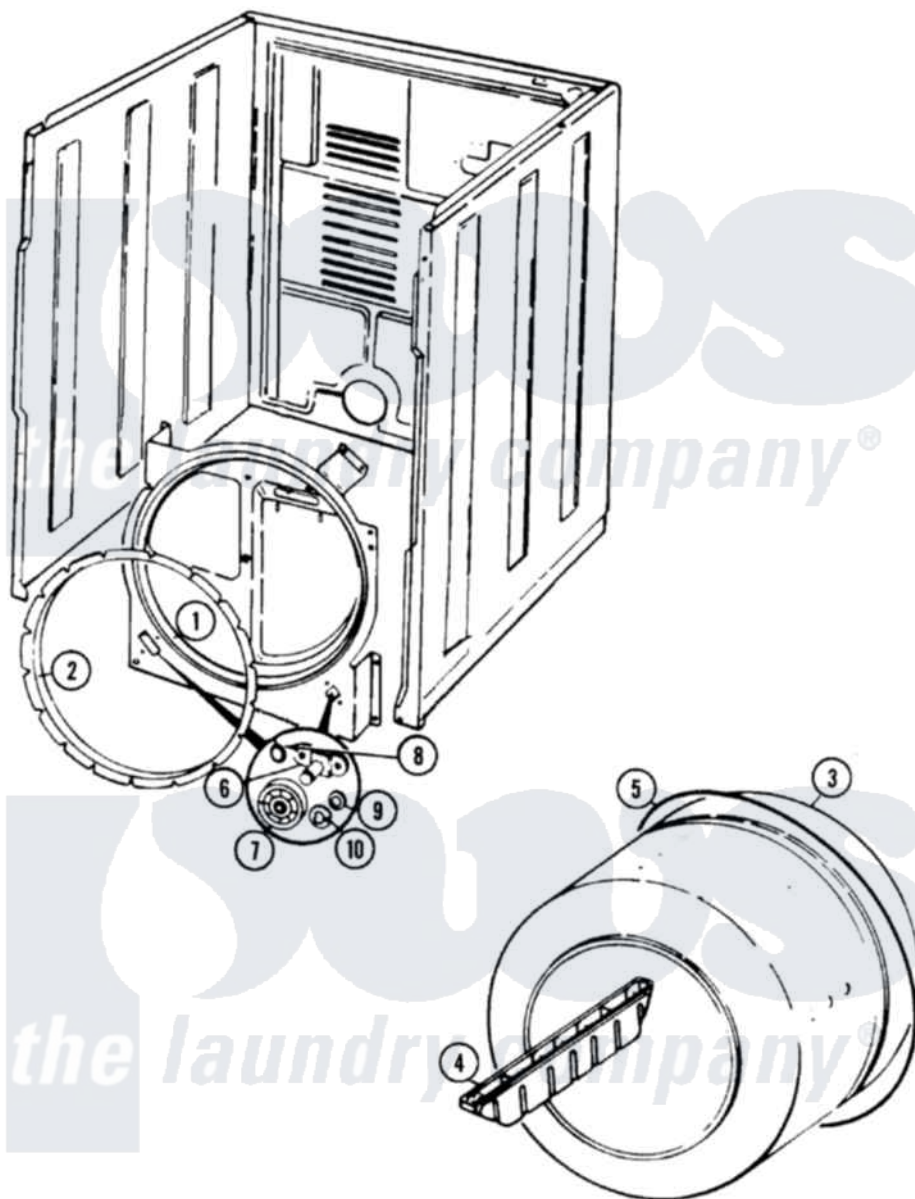

Crosley CDE20T6W 06 - TUMBLER

Crosley [Residential Crosley CDE20T6W Dryer Parts](#) Parts Diagram 06 - TUMBLER
 Click on the part number to view part

Item	Original Part Number	Replaced By	Status	Part Description
1	53-1703	LA-1054		Dryer Bulkhead Kit
"	25-7733	681414		Screw, 10AB X 1/2
2	53-0281	31001747		Seal Assembly
3	53-0178	53-1250		Cylinder
4	53-0117		Not Available	BAFFLE, GRAY
"	25-7759	3196164		Screw
5	53-1589	341241		Belt
6	53-0197			Support Assembly-Cylinder Rear
"	25-7101	3351614		Screw, Gearcase Cover Mounting
7	53-1578	31001096		Roller
8	25-7813			Spacer
9	25-7814			Washer
10	LA-1008			Rr Roller Kit
"	25-7854			Ring, Retaining