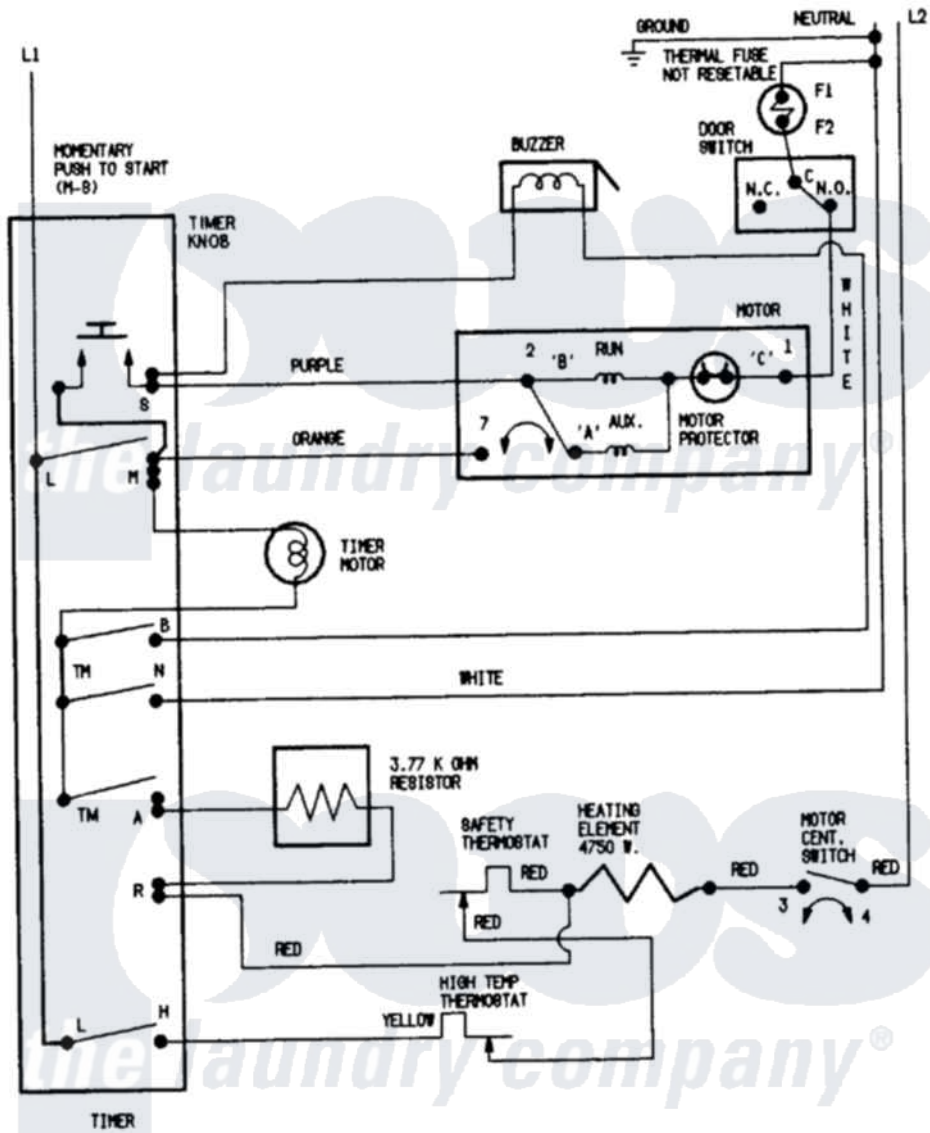

Crosley CDE20T6W 07 - WIRING INFORMATION

CONNECT DRYER TO 120/240 V.A.C., 60 HZ. INDIVIDUAL BRANCH CIRCUIT PROTECTED BY MAXIMUM 30 A. FUSES. ALWAYS GIVE THE SERIAL & MODEL NUMBERS WHEN WRITING ABOUT THIS DRYER OR ORDERING PARTS

[Crosley Residential Crosley CDE20T6W Dryer Parts](#) Parts Diagram 07 - WIRING INFORMATION
 Click on the part number to view part

Item	Original Part Number	Replaced By	Status	Part Description
NI	15001202		Not Available	WIRING INFORMATION