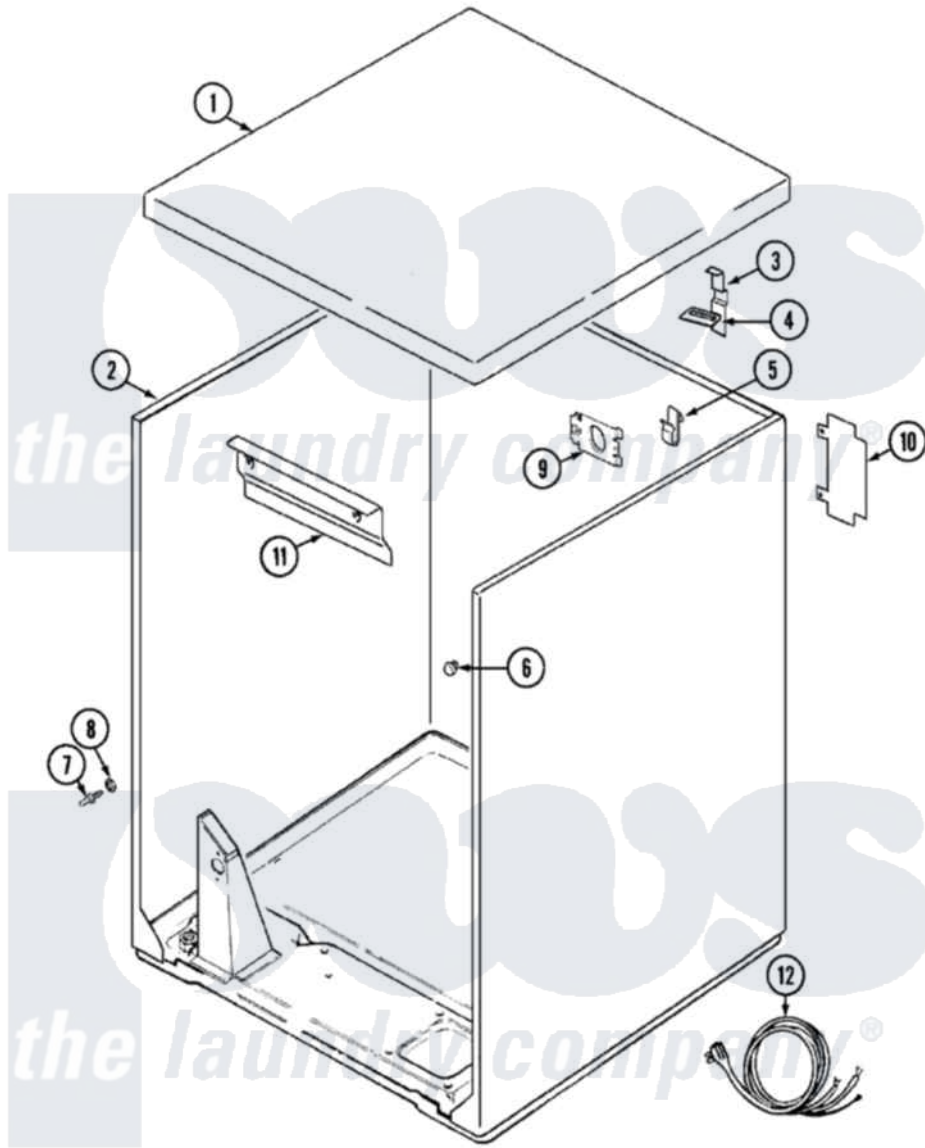

Crosley CDE20T6WC 01 - CABINET

Crosley [Residential Crosley CDE20T6WC Dryer Parts](#) Parts Diagram 01 - CABINET
 Click on the part number to view part

Item	Original Part Number	Replaced By	Status	Part Description
1	53-2435		Not Available	TOP, CABINET
2	53-2559	31001714		Cabinet And Base Assembly
3	63-5712			Hinge, Cabinet Top
4	25-3092	90767		Screw, 8A X 3/8 HeX Washer Head Tapping
"	33-0930			Pad, Top Hinge
5	25-3034			Clip, Wiring
6	33-2653			Bumper, Cabinet
7	53-0643			Pin, Locator
8	53-0200			Sleeve, Locator Pin
"	25-0224	3400029		Nut, Adapter Plate
9	25-7828	489483		Screw 10-32 X 1/2
"	53-0135		Not Available	SUPPORT, POWER CORD
10	25-7857	90767		Screw, 8A X 3/8 HeX Washer Head Tapping
"	53-0284			Cover, Terminal
11	25-3457			Screw, Sems

"	53-2350		Shield, Heat
"	53-0133		Shield, Heat
12	31001019	Not Available	CORD, POWER
"	53-2513		Strain Relief