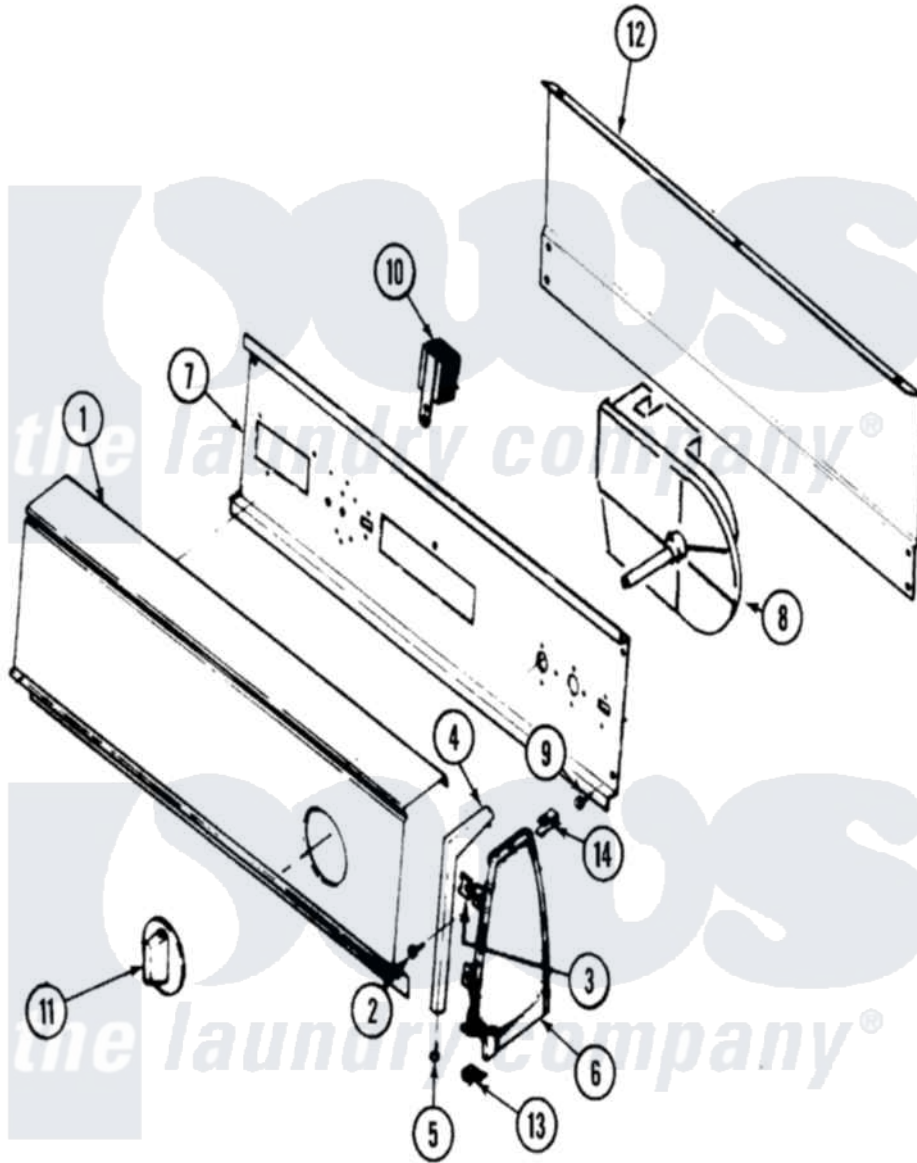

Crosley CDE20T6WC 02 - CONTROL PANEL

Crosley [Residential Crosley CDE20T6WC Dryer Parts](#) Parts Diagram 02 - CONTROL PANEL
 Click on the part number to view part

Item	Original Part Number	Replaced By	Status	Part Description
1	31001157		Not Available	PANEL, CONTROL (WHT)
"	25-3457			Screw, Sems
2	25-7793			Screw
3	25-7702			Speedclip, End Cap To Control Panel
4	53-0278		Not Available	TRIM, END CAP (LT)
"	53-0277		Not Available	TRIM, END CAP (RT)
5	25-7760			Screw
6	35-2488	21001452		Cap- End
"	35-2487	21001451		Cap- End
7	53-2504	31001193		Pad, Shield
"	53-1676			Shield, Control
"	25-3092	90767		Screw, 8A X 3/8 HeX Washer Head Tapping
8	63-6743	31001484		Resistor Assembly
"	53-1758			Timer
9	25-7435	33002917		Screw, No.10-16

10	25-3092	90767	Screw, 8A X 3/8 HeX Washer Head Tapping
"	53-1639		Buzzer Assembly
11	53-2574	Not Available	TIMER KNOB
12	35-2688	21001460	Shield, Rear
"	25-3457		Screw, Sems
"	25-3092	90767	Screw, 8A X 3/8 HeX Washer Head Tapping
13	25-7851		Speedclip, End Cap To Top
"	25-2219		Screw
14	25-7852		Speedclip, Rr Shld To End Cap
NI	31001036	Not Available	MANUAL, USE & CARE
"	31001008		Manual, Use And Care
"	16002080	Not Available	GUIDE, QUICK REF - CROSLEY