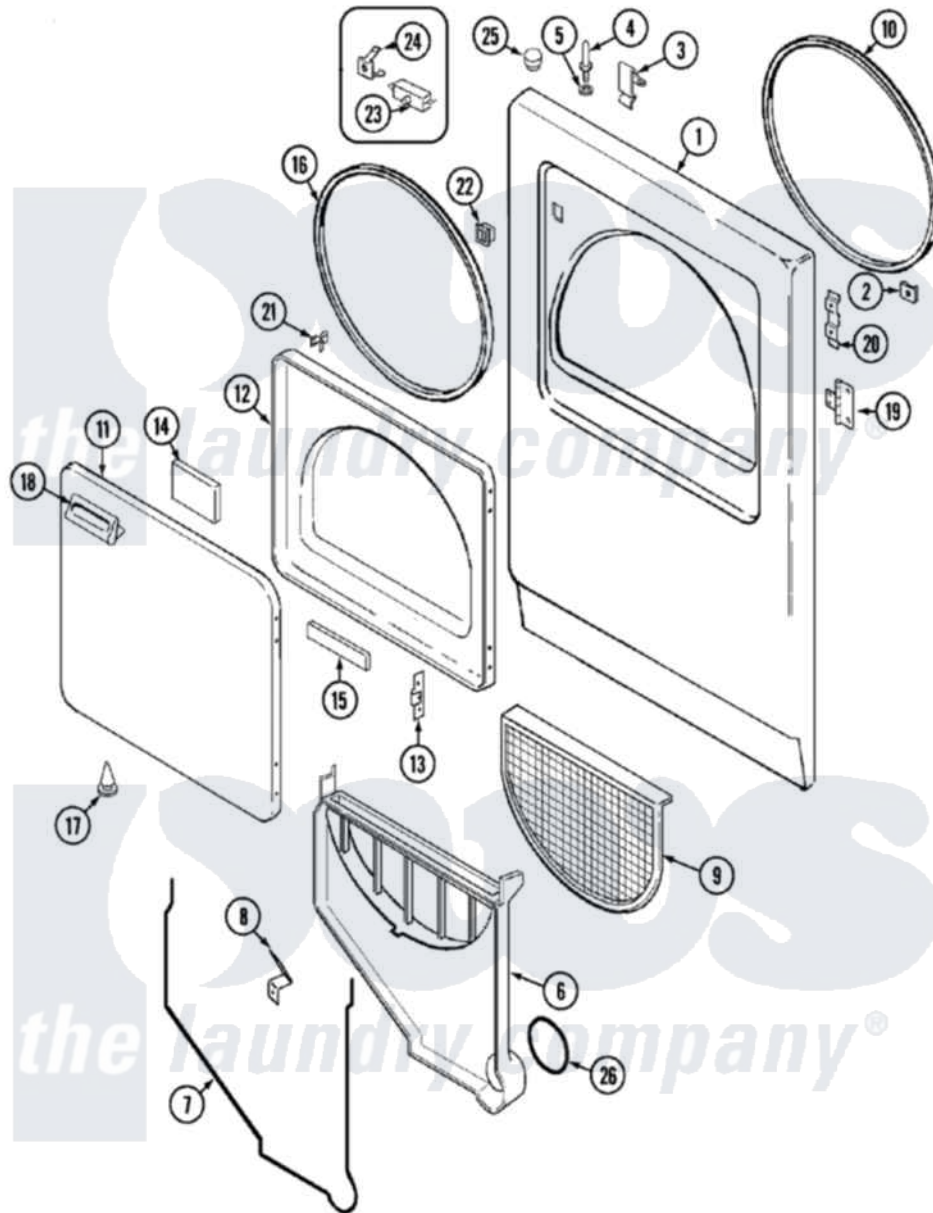

Crosley CDE20T6WC 03 - DOOR

Crosley [Residential Crosley CDE20T6WC Dryer Parts](#) Parts Diagram 03 - DOOR
 Click on the part number to view part

Item	Original Part Number	Replaced By	Status	Part Description
1	53-0726	31001771		Panel, Front
2	25-7817		Not Available	CLIP, U-TYPE
"	25-7820	489478		Screw, 8 X 1/2
3	25-7220			Clip, Cabinet Top
4	53-0643			Pin, Locator
5	25-0224	3400029		Nut, Adapter Plate
"	53-0200			Sleeve, Locator Pin
6	25-7810	415013-35		Screw
"	53-1299	12001324		Duct Kit, Collector
7	53-0204			Seal
8	53-0123			Clip
9	53-0918			Filter, Lint
10	53-0281	31001747		Seal Assembly
11	53-0154			Panel, Outer Door
12	53-0912		Not Available	PANEL, INNER DOOR (WHT)
13	53-0119			Clip, Hinge

14	53-1490		Door Pad
15	53-1491		Door Pad
16	25-7770	3196169	Screw, Element
"	53-0648	31001529	Seal, Door
17	25-7889		Plug Button
18	53-0927		Handle, Door
"	53-0928	53-0927	Handle, Door
"	25-7810	415013-35	Screw
19	53-1492		Hinge, Dryer Door
"	25-7809		Screw, No.6-20 1/2 Flthd Torx
20	53-0121	Not Available	TWIN NUT
21	LA-1003		Door Catch Kit
"	53-2364	LA-1003	Door Catch Kit
22	25-7828	489483	Screw 10-32 X 1/2
"	53-0187	LA-1003	Door Catch Kit
23	53-0148		Switch, Door
"	LA-1005		Switch Kit
24	63-5990	31001319	Clip, Switch
25	33-2653		Bumper, Cabinet
26	53-0203	12001324	Duct Kit, Collector