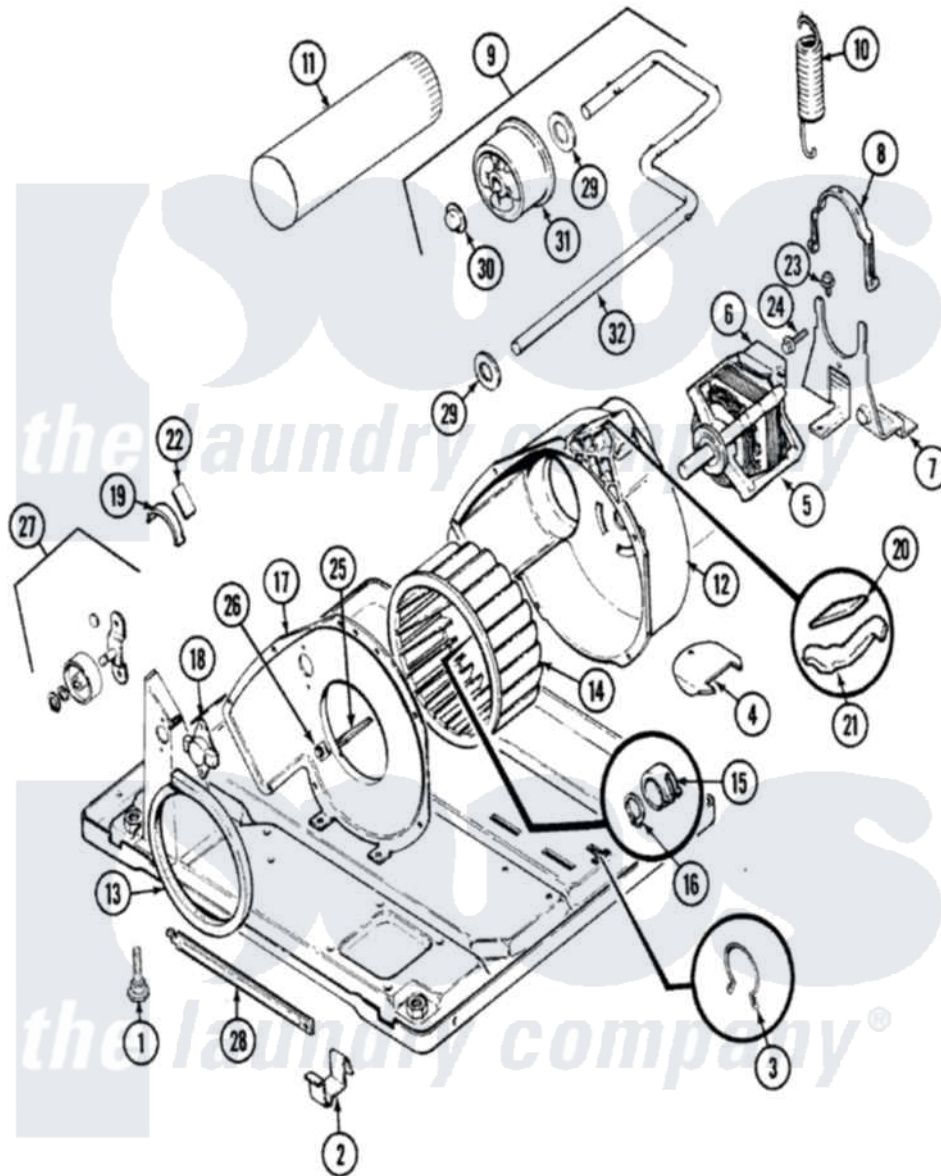

Crosley CDE20T6WC 05 - MOTOR & DRIVE

Crosley [Residential Crosley CDE20T6WC Dryer Parts](#) Parts Diagram 05 - MOTOR & DRIVE
 Click on the part number to view part

Item	Original Part Number	Replaced By	Status	Part Description
1	63-5519		Not Available	LEG, LEVELING
2	53-0120			Clip, Front Panel
3	25-7027	16515		Clip
4	25-7741	W10116760		Screw
"	53-1921			Shield, Wiring
5	31001015	W10410996		Motor-Drive
6	53-0693	53-0332		Motor Switch
7	25-7811		Not Available	SCREW
"	53-1932	31001570		Bracket, Motor
8	53-0214	660658		Clamp, Motor Mounting 343481 685441
9	53-2287			Idler Assembly
10	53-2209	31001465		Spring, Idler
11	25-2134	W10116760		Screw
"	53-0134			Duct, Exhaust
12	53-1801			Housing, Blower
13	53-0203	12001324		Duct Kit, Collector

14	31001043		Wheel, Blower
15	25-7823	312967	Clamp, Blower Housing
16	25-7855		Ring, Retaining
17	25-7807	33002917	Screw, No.10-16
"	53-1934		Cover, Blower Housing
18	25-2134	W10116760	Screw
"	53-1107		Thermostat, Control
19	LA-1006		Glide Kit, Tumbler
"	53-2273	31001470	Glide, Tumbler
20	53-0724	31001356	Pad, Glide
21	53-2272	31001469	Glide, Tumbler
22	LA-1008		Rr Roller Kit
"	53-1684	31001356	Pad, Glide
23	25-7699	Not Available	STRAIN RELIEF
24	25-7732	681414	Screw, 10AB X 1/2
"	25-7674		Screw
25	53-1026		Guide, Vane Inlet
26	25-3457		Screw, Sems
27	LA-1007	12002126	Reinforcement Brace/Glide Kit
28	53-1625		Brace, Tumbler Support
29	25-7815		Washer
30	25-7957		Pushnut
31	53-1628	31001344	Pulley, Idler
32	53-2250	53-2287	Idler Assembly